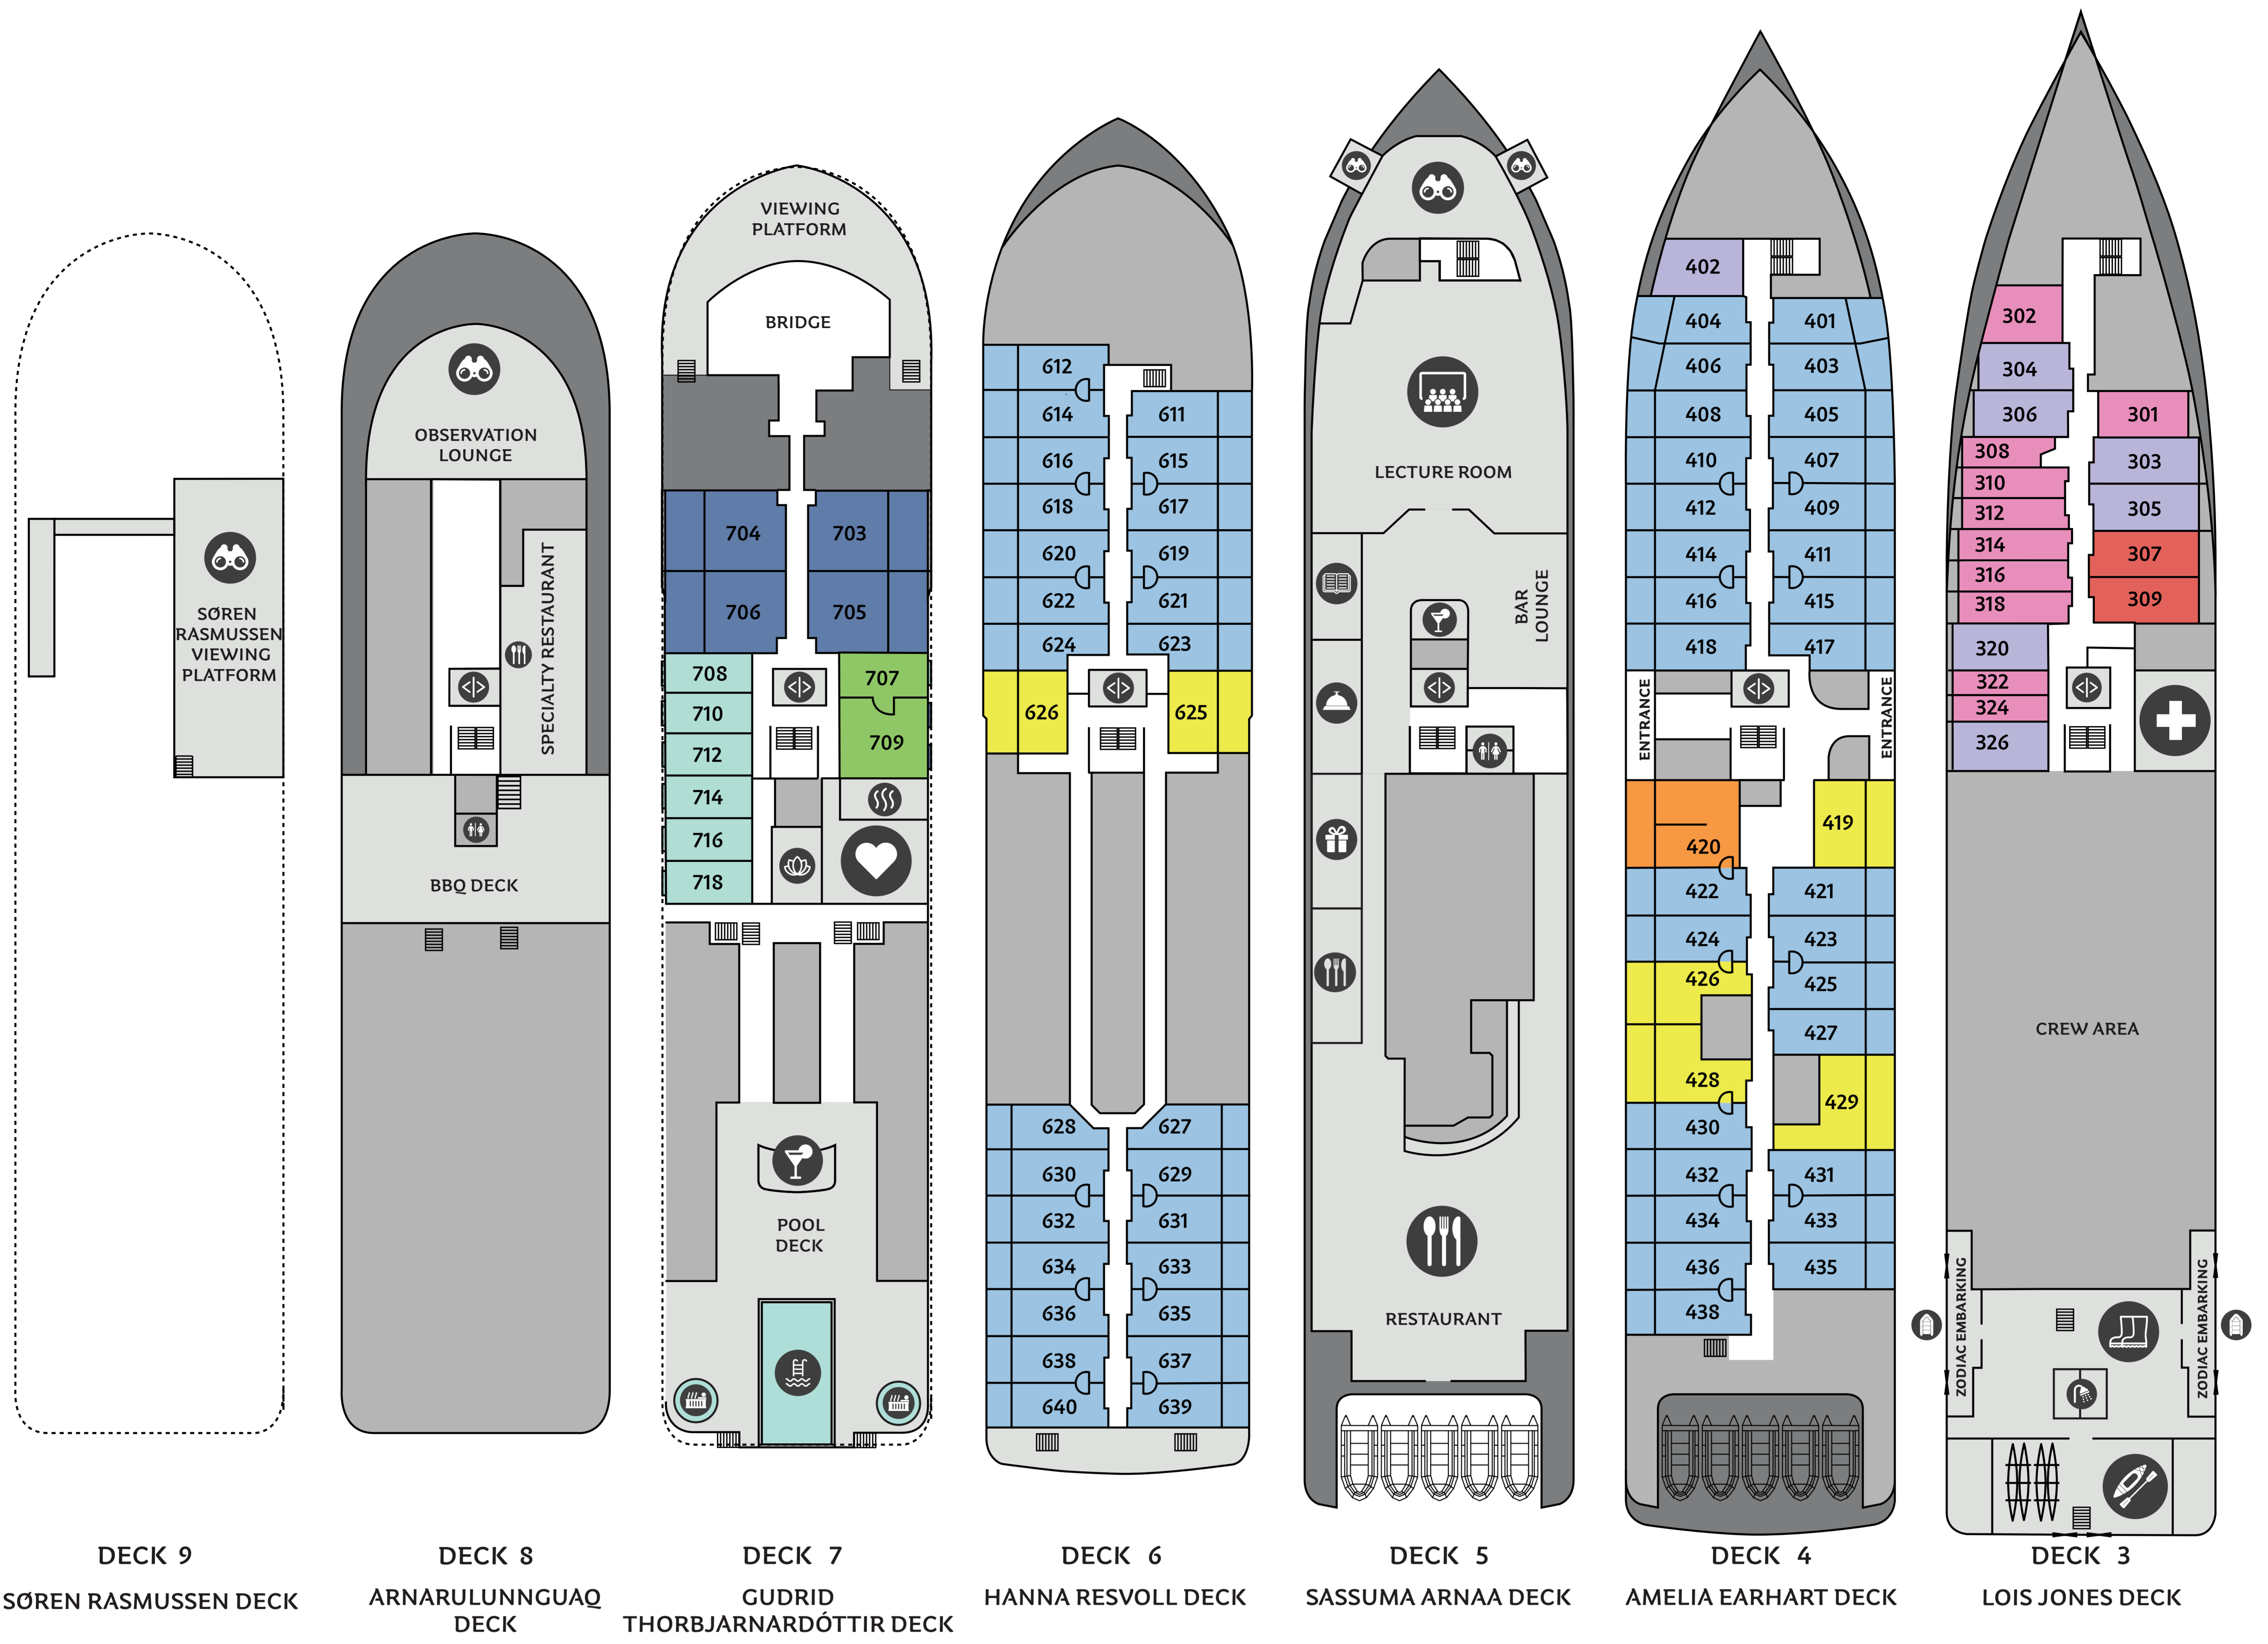

M/V OCEAN ALBATROS DECK PLAN

Brynhilde Suite BS
Two Bedroom Suite (1)
52 sqm, French Balcony

Freydis Suite FS
Premium Suite (1)
43 sqm, incl. Balcony

CATEGORY A
Junior Suite (4)
40 sqm, incl. Balcony

CATEGORY B
Balcony Suite (6)
app. 32 sqm, incl. Balcony

CATEGORY C
Balcony Stateroom (57)
app. 22 sqm, incl. Balcony

CATEGORY D
Porthole Stateroom (7)
16 sqm, Porthole

CATEGORY E
French Balcony Stateroom (6)
16 sqm, French Balcony

CATEGORY F
Triple Stateroom (2)
20 sqm, Porthole

CATEGORY G
Single Stateroom (10)
13 sqm, Porthole

SPECIFICATIONS

- Year Built: 2023
- Crew: 120
- Pax Capacity: avg. 175 (94 cabins)
- Rooms: 94 State Rooms
- Length: 104,4 m
- Breadth: 18,4 m
- Draft: 5,1 m

- Restaurant
- Bar
- Observation Area
- Lecture Room
- Library
- Albatros Ocean Boutique
- Reception
- Medical Clinic
- Fitness
- Albatros Polar Spa
- Infinity Pool
- Jacuzzi
- Panorama Sauna
- Mudroom
- Zodiac embarking
- Kayak platform
- Toilet
- Elevator
- Shower
- Stairs