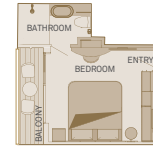

Scenic Diamond is used as an example. Please note not all ships are equipped with all amenities or follow the same deck plan. This layout is a general indication only and may vary in some locations. In the event of a deviation some services and inclusions may not be provided in line with these depictions.
^{*}At additional cost.

DECK PLANS

Scenic Azure | Douro River

Built 2016 | Length 262 ft. (135 m.) | Guests 96 | Suites 48 | Crew 43 | Gross Tonnage 1,780

Deck Plan

- ① Sun Deck
- ② Vitality Pool
- ③ Wheelhouse
- ④ Riverview Terrace
- ⑤ Walking Track
- ⑥ Panorama Deck
- ⑦ Portobellos
- ⑧ River Café
- ⑨ Panorama Lounge & Bar
- ⑩ Gift Shop
- ⑪ Reception
- ⑫ Elevator
- ⑬ Wellness Area
- ⑭ Fitness Center
- ⑮ Table d'Or
- ⑯ Crystal Dining
- ⑰ Galley

Royal One-Bedroom Suite
420 sq. ft./39 sq. m.
Including Scenic sun lounge
RP

Junior Suite
247 sq. ft./23 sq. m.
Including Scenic sun lounge
RJ BJ

Balcony Suite
215 sq. ft./20 sq. m.
Including Scenic sun lounge
PA P C BB B

Riverview Suite
183 sq. ft./17 sq. m.
Including Scenic sun lounge
C1

Standard Suite
172 sq. ft./16 sq. m.
E

Suite Categories

| CAT | Diamond Deck | Qty | Size | CAT | Sapphire Deck | Qty | Size | CAT | Jewel Deck | Qty | Size |
|-----|-------------------------|-----|------------------------|-----|----------------------|-----|------------------------|-----|----------------|-----|------------------------|
| RP | Royal One-Bedroom Suite | 2 | 420 sq.ft. / 39 sq. m. | C | Balcony Suite | 3 | 215 sq.ft. / 20 sq. m. | E | Standard Suite | 6 | 172 sq.ft. / 16 sq. m. |
| RJ | Junior Balcony Suite | 2 | 247 sq.ft. / 23 sq. m. | C1 | Riverview Suite | 1 | 183 sq.ft. / 17 sq. m. | | | | |
| PA | Balcony Suite | 8 | 215 sq.ft. / 20 sq. m. | BB | Balcony Suite | 8 | 215 sq.ft. / 20 sq. m. | | | | |
| P | Balcony Suite | 10 | 215 sq.ft. / 20 sq. m. | B | Balcony Suite | 6 | 215 sq.ft. / 20 sq. m. | | | | |
| | | | | BJ | Junior Balcony Suite | 2 | 247 sq.ft. / 23 sq. m. | | | | |