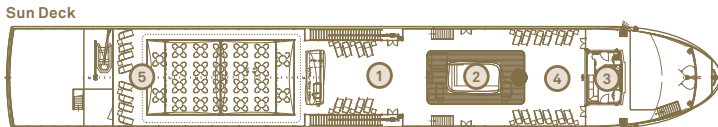

Scenic Diamond is used as an example. Please note not all ships are equipped with all amenities or follow the same deck plan. This layout is a general indication only and may vary in some locations. In the event of a deviation some services and inclusions may not be provided in line with these depictions.
^{*}At additional cost.

DECK PLANS

Scenic Azure | Douro River

Built 2016 | Length 262 ft. (135 m.) | Guests 96 | Suites 48 | Crew 43 | Gross Tonnage 1,780

Deck Plan

- ① Sun Deck
- ② Vitality Pool
- ③ Wheelhouse
- ④ Riverview Terrace
- ⑤ Walking Track
- ⑥ Panorama Deck
- ⑦ Portobellos
- ⑧ River Café
- ⑨ Panorama Lounge & Bar
- ⑩ Gift Shop
- ⑪ Reception
- ⑫ Elevator
- ⑬ Wellness Area
- ⑭ Fitness Center
- ⑮ Table d'Or
- ⑯ Crystal Dining
- ⑰ Galley

Royal One-Bedroom Suite
420 sq. ft./39 sq. m.
Including Scenic sun lounge
RP

Junior Suite
247 sq. ft./23 sq. m.
Including Scenic sun lounge
RJ BJ

Balcony Suite
215 sq. ft./20 sq. m.
Including Scenic sun lounge
PA P C BB B