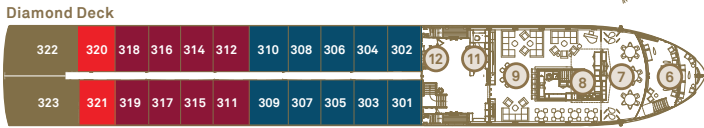

Scenic Diamond is used as an example. Please note not all ships are equipped with all amenities or follow the same deck plan. This layout is a general indication only and may vary in some locations. In the event of a deviation some services and inclusions may not be provided in line with these depictions.
^{*}At additional cost.

DECK PLANS

Scenic Azure | Douro River

Built 2016 | Length 262 ft. (135 m.) | Guests 96 | Suites 48 | Crew 43 | Gross Tonnage 1,780

Deck Plan

- ① Sun Deck
- ② Vitality Pool
- ③ Wheelhouse
- ④ Riverview Terrace
- ⑤ Walking Track
- ⑥ Panorama Deck
- ⑦ Portobellos
- ⑧ River Café
- ⑨ Panorama Lounge & Bar
- ⑩ Gift Shop
- ⑪ Reception
- ⑫ Elevator
- ⑬ Wellness Area
- ⑭ Fitness Center
- ⑮ Table d'Or
- ⑯ Crystal Dining
- ⑰ Galley

Royal One-Bedroom Suite
420 sq. ft./39 sq. m.
Including Scenic sun lounge
RP

Junior Suite
247 sq. ft./23 sq. m.
Including Scenic sun lounge
RJ BJ

Balcony Suite
215 sq. ft./20 sq. m.
Including Scenic sun lounge
PA P C BB B

Riverview Suite
183 sq. ft./17 sq. m.
Including Scenic sun lounge
C1

Standard Suite
172 sq. ft./16 sq. m.
E

Suite Categories

| CAT | Diamond Deck | Qty | Size | CAT | Sapphire Deck | Qty | Size | CAT | Jewel Deck | Qty | Size |
|-----|-------------------------|-----|------------------------|-----|----------------------|-----|------------------------|-----|----------------|-----|------------------------|
| RP | Royal One-Bedroom Suite | 2 | 420 sq.ft. / 39 sq. m. | C | Balcony Suite | 3 | 215 sq.ft. / 20 sq. m. | E | Standard Suite | 6 | 172 sq.ft. / 16 sq. m. |
| RJ | Junior Balcony Suite | 2 | 247 sq.ft. / 23 sq. m. | C1 | Riverview Suite | 1 | 183 sq.ft. / 17 sq. m. | | | | |
| PA | Balcony Suite | 8 | 215 sq.ft. / 20 sq. m. | BB | Balcony Suite | 8 | 215 sq.ft. / 20 sq. m. | | | | |
| P | Balcony Suite | 10 | 215 sq.ft. / 20 sq. m. | B | Balcony Suite | 6 | 215 sq.ft. / 20 sq. m. | | | | |
| | | | | BJ | Junior Balcony Suite | 2 | 247 sq.ft. / 23 sq. m. | | | | |