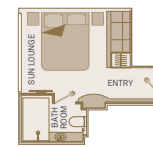

DECK PLANS

Scenic Azure | Douro River

Built 2016 | Length 262 ft. (135 m.) | Guests 96 | Suites 48 | Crew 43 | Gross Tonnage 1,780

Deck Plan

- ① Sun Deck
- ② Vitality Pool
- ③ Wheelhouse
- ④ Riverview Terrace
- ⑤ Walking Track
- ⑥ Panorama Deck
- ⑦ Portobellos
- ⑧ River Café
- ⑨ Panorama Lounge & Bar
- ⑩ Gift Shop
- ⑪ Reception
- ⑫ Elevator
- ⑬ Wellness Area
- ⑭ Fitness Center
- ⑮ Table d'Or
- ⑯ Crystal Dining
- ⑰ Galley

Royal One-Bedroom Suite
420 sq. ft./39 sq. m.
Including Scenic sun lounge
RP

Junior Suite
247 sq. ft./23 sq. m.
Including Scenic sun lounge
RJ BJ

Balcony Suite
215 sq. ft./20 sq. m.
Including Scenic sun lounge
PA P C BB B

Riverview Suite
183 sq. ft./17 sq. m.
Including Scenic sun lounge
C1

Standard Suite
172 sq. ft./16 sq. m.
E

Suite Categories

| CAT | Diamond Deck | Qty | Size | CAT | Sapphire Deck | Qty | Size | CAT | Jewel Deck | Qty | Size |
|-----|-------------------------|-----|------------------------|-----|----------------------|-----|------------------------|-----|----------------|-----|------------------------|
| RP | Royal One-Bedroom Suite | 2 | 420 sq.ft. / 39 sq. m. | C | Balcony Suite | 3 | 215 sq.ft. / 20 sq. m. | E | Standard Suite | 6 | 172 sq.ft. / 16 sq. m. |
| RJ | Junior Balcony Suite | 2 | 247 sq.ft. / 23 sq. m. | C1 | Riverview Suite | 1 | 183 sq.ft. / 17 sq. m. | | | | |
| PA | Balcony Suite | 8 | 215 sq.ft. / 20 sq. m. | BB | Balcony Suite | 8 | 215 sq.ft. / 20 sq. m. | | | | |
| P | Balcony Suite | 10 | 215 sq.ft. / 20 sq. m. | B | Balcony Suite | 6 | 215 sq.ft. / 20 sq. m. | | | | |
| | | | | BJ | Junior Balcony Suite | 2 | 247 sq.ft. / 23 sq. m. | | | | |