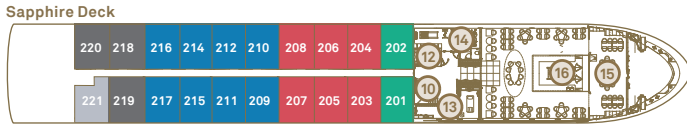

Scenic Diamond is used as an example. Please note not all ships are equipped with all amenities or follow the same deck plan. This layout is a general indication only and may vary in some locations. In the event of a deviation some services and inclusions may not be provided in line with these depictions.
^{*}At additional cost.

DECK PLANS

Scenic Azure | Douro River

Built 2016 | Length 262 ft. (135 m.) | Guests 96 | Suites 48 | Crew 43 | Gross Tonnage 1,780

Deck Plan

- ① Sun Deck
- ② Vitality Pool
- ③ Wheelhouse
- ④ Riverview Terrace
- ⑤ Walking Track
- ⑥ Panorama Deck
- ⑦ Portobellos
- ⑧ River Café
- ⑨ Panorama Lounge & Bar
- ⑩ Gift Shop
- ⑪ Reception
- ⑫ Elevator
- ⑬ Wellness Area
- ⑭ Fitness Center
- ⑮ Table d'Or
- ⑯ Crystal Dining
- ⑰ Galley

Royal One-Bedroom Suite
420 sq. ft./39 sq. m.
Including Scenic sun lounge
RP

Junior Suite
247 sq. ft./23 sq. m.
Including Scenic sun lounge
RJ BJ

Balcony Suite
215 sq. ft./20 sq. m.
Including Scenic sun lounge
PA P C BB B

Riverview Suite
183 sq. ft./17 sq. m.
Including Scenic sun lounge
C1

Standard Suite
172 sq. ft./16 sq. m.
E

Suite Categories

| CAT | Diamond Deck | Qty | Size | CAT | Sapphire Deck | Qty | Size | CAT | Jewel Deck | Qty | Size |
|-----|-------------------------|-----|------------------------|-----|----------------------|-----|------------------------|-----|----------------|-----|------------------------|
| RP | Royal One-Bedroom Suite | 2 | 420 sq.ft. / 39 sq. m. | C | Balcony Suite | 3 | 215 sq.ft. / 20 sq. m. | E | Standard Suite | 6 | 172 sq.ft. / 16 sq. m. |
| RJ | Junior Balcony Suite | 2 | 247 sq.ft. / 23 sq. m. | C1 | Riverview Suite | 1 | 183 sq.ft. / 17 sq. m. | | | | |
| PA | Balcony Suite | 8 | 215 sq.ft. / 20 sq. m. | BB | Balcony Suite | 8 | 215 sq.ft. / 20 sq. m. | | | | |
| P | Balcony Suite | 10 | 215 sq.ft. / 20 sq. m. | B | Balcony Suite | 6 | 215 sq.ft. / 20 sq. m. | | | | |
| | | | | BJ | Junior Balcony Suite | 2 | 247 sq.ft. / 23 sq. m. | | | | |