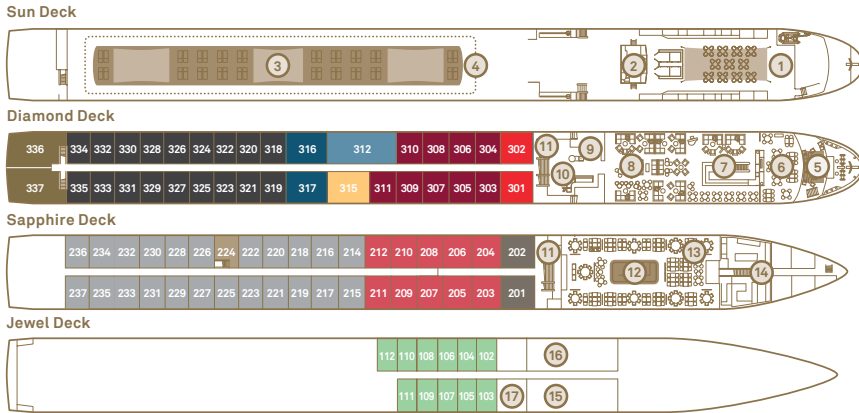

DECK PLANS

Scenic Crystal, Jewel & Jade | Rhine, Main, Danube & Moselle Rivers

Refurbished 2019 | Built 2012/2013/2014 | Length 443 ft. (135 m.) | Guests 163 | Suites 82 | Crew 57 | Gross Tonnage 2,721