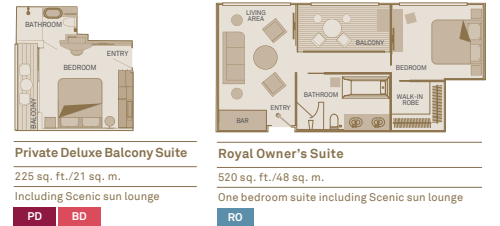

Scenic Diamond is used as an example. Please note not all ships are equipped with all amenities or follow the same deck plan. This layout is a general indication only and may vary in some locations. In the event of a deviation some services and inclusions may not be provided in line with these depictions.
[^]At additional cost.

DECK PLANS

Scenic Crystal, Jewel & Jade | Rhine, Main, Danube & Moselle Rivers

Refurbished 2019 | Built 2012/2013/2014 | Length 443 ft. (135 m.) | Guests 163 | Suites 82 | Crew 57 | Gross Tonnage 2,721

Deck Plan

- ① Riverview Terrace
- ② Wheelhouse
- ③ Sun Deck
- ④ Walking Track
- ⑤ Panorama Deck
- ⑥ Portobellos Restaurant
- ⑦ River Café
- ⑧ Panorama Lounge & Bar
- ⑨ Gift Shop
- ⑩ Reception
- ⑪ Elevator
- ⑫ Crystal Dining
- ⑬ Table La Rive
- ⑭ Galley
- ⑮ Wellness Area
- ⑯ Fitness Center
- ⑰ Salt Therapy Lounge

Suite Categories

CAT	Diamond Deck	Qty	Size	CAT	Sapphire Deck	Qty	Size
RS	Royal Panorama Suite	2	420 sq.ft. / 39 sq. m.	C	Balcony Suite	23	247 sq.ft. / 23 sq. m.
A	Balcony Suite	18	247 sq.ft. / 23 sq. m.	BS	Single Balcony Suite	1	183 sq.ft. / 17 sq. m.
RA	Royal Balcony Suite	2	215 sq.ft. / 20 sq. m.	BD	Deluxe Balcony Suite	10	215 sq.ft. / 20 sq. m.
R	Royal Balcony Suite	1	215 sq.ft. / 20 sq. m.	BJ	Junior Balcony Suite	2	247 sq.ft. / 23 sq. m.
RO	Royal Owner's Suite	1	520 sq. ft. / 48 sq. m.				
PD	Deluxe Balcony Suite	9	215 sq.ft. / 20 sq. m.	CAT	Jewel Deck	Qty	Size
RJ	Junior Balcony Suite	2	247 sq.ft. / 23 sq. m.	E	Standard Suite	11	172 sq.ft. / 16 sq. m.