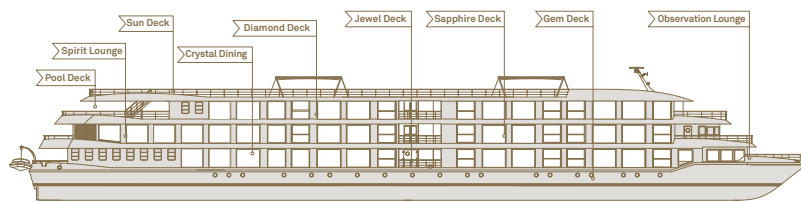

SOUTHEAST ASIA RIVER CRUISING — ULTRA-LUXURY

Royal Panorama Suites | *Diamond Deck*

From 861 sq. ft. (24 sq. m.)

Located on the Diamond Deck, redefine industry standards with a stylish separate lounge area, oversized bathroom with a bath, and a private terrace featuring an outdoor Jacuzzi, day bed and 180° views from the bow of the ship. In addition to the features of the Grand Deluxe Suite enjoy private transfers, a bottle of Champagne on board, unlimited complimentary laundry services and a US\$100 per couple on board Wellness Center credit.

Deluxe Suites | *Diamond Deck*

From 344 sq. ft. (32 sq. m.)

Deluxe Suites are the most spacious lead-in suites on the Mekong River, featuring a separate bedroom and lounge area, modern and elegant furnishings, HDTV and individual room climate control. Feel pampered with a pillow menu, plush bathrobes, nightly turndown service and complimentary shoeshine service.

DECK PLANS

Scenic Spirit | Mekong River

Built 2016 | Guests 68 | Suites 34 | Crew 56 | Length 279 ft. (85 m.)

Sun Deck

Diamond Deck

Sapphire Deck

Jewel Deck

Gem Deck

Deck Plan

- ① Sun Deck & Open Air Cinema
- ② Pool & Bar
- ③ Elevator
- ④ Outdoor Lounge
- ⑤ Spirit Lounge
- ⑥ River Café
- ⑦ Galley
- ⑧ Crystal Dining
- ⑨ Gift Shop
- ⑩ Reception
- ⑪ Library
- ⑫ Guest Laundry
- ⑬ Gym
- ⑭ Beauty Salon
- ⑮ Steam Sauna
- ⑯ Wellness Area