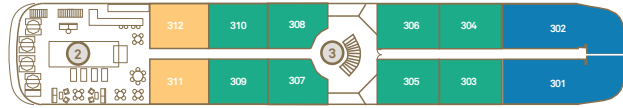

SOUTHEAST ASIA RIVER CRUISING — ULTRA-LUXURY

Royal Panorama Suites | *Diamond Deck*

From 861 sq. ft. (24 sq. m.)

Located on the Diamond Deck, redefine industry standards with a stylish separate lounge area, oversized bathroom with a bath, and a private terrace featuring an outdoor Jacuzzi, day bed and 180° views from the bow of the ship. In addition to the features of the Grand Deluxe Suite enjoy private transfers, a bottle of Champagne on board, unlimited complimentary laundry services and a US\$100 per couple on board Wellness Center credit.

Deluxe Suites | *Diamond Deck*

From 344 sq. ft. (32 sq. m.)

Deluxe Suites are the most spacious lead-in suites on the Mekong River, featuring a separate bedroom and lounge area, modern and elegant furnishings, HDTV and individual room climate control. Feel pampered with a pillow menu, plush bathrobes, nightly turndown service and complimentary shoeshine service.

DECK PLANS

Scenic Spirit | Mekong River

Built 2016 | Guests 68 | Suites 34 | Crew 56 | Length 279 ft. (85 m.)

Sun Deck

Diamond Deck

Sapphire Deck

Jewel Deck

Gem Deck

Deck Plan

- ① Sun Deck & Open Air Cinema
- ② Pool & Bar
- ③ Elevator
- ④ Outdoor Lounge
- ⑤ Spirit Lounge
- ⑥ River Café
- ⑦ Galley
- ⑧ Crystal Dining
- ⑨ Gift Shop
- ⑩ Reception
- ⑪ Library
- ⑫ Guest Laundry
- ⑬ Gym
- ⑭ Beauty Salon
- ⑮ Steam Sauna
- ⑯ Wellness Area