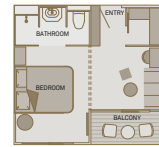

SOUTHEAST ASIA RIVER CRUISING — ULTRA-LUXURY

Royal Panorama Suites | *Diamond Deck*

From 861 sq. ft. (24 sq. m.)

Located on the Diamond Deck, redefine industry standards with a stylish separate lounge area, oversized bathroom with a bath, and a private terrace featuring an outdoor Jacuzzi, day bed and 180° views from the bow of the ship. In addition to the features of the Grand Deluxe Suite enjoy private transfers, a bottle of Champagne on board, unlimited complimentary laundry services and a US\$100 per couple on board Wellness Center credit.

Deluxe Suites | *Diamond Deck*

From 344 sq. ft. (32 sq. m.)

Deluxe Suites are the most spacious lead-in suites on the Mekong River, featuring a separate bedroom and lounge area, modern and elegant furnishings, HDTV and individual room climate control. Feel pampered with a pillow menu, plush bathrobes, nightly turndown service and complimentary shoeshine service.

Deck Plan

- ① Sun Deck & Open Air Cinema
- ② Pool & Bar
- ③ Elevator
- ④ Outdoor Lounge
- ⑤ Spirit Lounge
- ⑥ River Café
- ⑦ Galley
- ⑧ Crystal Dining
- ⑨ Gift Shop
- ⑩ Reception
- ⑪ Library
- ⑫ Guest Laundry
- ⑬ Gym
- ⑭ Beauty Salon
- ⑮ Steam Sauna
- ⑯ Wellness Area

Royal Panorama Suite

861 sq. ft.
Including Private Outdoor Terrace

RS

Deluxe Suite

344 sq. ft.
Including Scenic sun lounge

A B BB BA C CA

Grand Deluxe Suite

430 sq. ft.
Including Scenic sun lounge