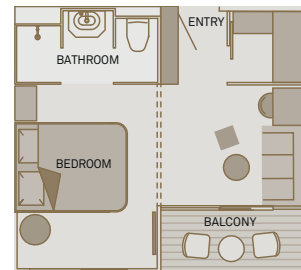

SOUTHEAST ASIA RIVER CRUISING — ULTRA-LUXURY

Royal Panorama Suites | *Diamond Deck*

From 861 sq. ft. (24 sq. m.)

Located on the Diamond Deck, redefine industry standards with a stylish separate lounge area, oversized bathroom with a bath, and a private terrace featuring an outdoor Jacuzzi, day bed and 180° views from the bow of the ship. In addition to the features of the Grand Deluxe Suite enjoy private transfers, a bottle of Champagne on board, unlimited complimentary laundry services and a US\$100 per couple on board Wellness Center credit.

*Diamond Deck guest receive additional services.

SUITES

Grand Deluxe Suites | *Diamond Deck*

From 431 sq. ft. (40 sq. m.)

Grand Deluxe Suites feature a stylish lounge area, spacious bathroom, queen-size Scenic Slumber Bed, and a walk-in wardrobe. Along with Diamond Deck perks, have fresh fruit delivered to your suite, canapés before dinner and petit fours after. Enjoy Club Floor privileges at the Caravelle Saigon and Landmark rooms at Raffles Grand Hotel d'Angkor in Siem Reap.

Deluxe Suites | *Diamond Deck*

From 344 sq. ft. (32 sq. m.)

Deluxe Suites are the most spacious lead-in suites on the Mekong River, featuring a separate bedroom and lounge area, modern and elegant furnishings, HDTV and individual room climate control. Feel pampered with a pillow menu, plush bathrobes, nightly turndown service and complimentary shoeshine service.

DECK PLANS

Scenic Spirit | Mekong River

Built 2016 | Guests 68 | Suites 34 | Crew 56 | Length 279 ft. (85 m.)

Sun Deck

Diamond Deck

Sapphire Deck

Jewel Deck

Gem Deck