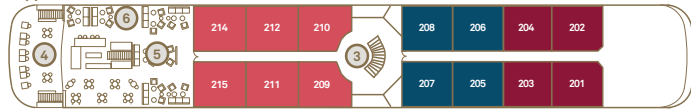

SOUTHEAST ASIA RIVER CRUISING — ULTRA-LUXURY

Royal Panorama Suites | *Diamond Deck*

From 861 sq. ft. (24 sq. m.)

Located on the Diamond Deck, redefine industry standards with a stylish separate lounge area, oversized bathroom with a bath, and a private terrace featuring an outdoor Jacuzzi, day bed and 180° views from the bow of the ship. In addition to the features of the Grand Deluxe Suite enjoy private transfers, a bottle of Champagne on board, unlimited complimentary laundry services and a US\$100 per couple on board Wellness Center credit.

Deluxe Suites | *Diamond Deck*

From 344 sq. ft. (32 sq. m.)

Deluxe Suites are the most spacious lead-in suites on the Mekong River, featuring a separate bedroom and lounge area, modern and elegant furnishings, HDTV and individual room climate control. Feel pampered with a pillow menu, plush bathrobes, nightly turndown service and complimentary shoeshine service.

DECK PLANS

Scenic Spirit | Mekong River

Built 2016 | Guests 68 | Suites 34 | Crew 56 | Length 279 ft. (85 m.)

Sun Deck

Diamond Deck

Sapphire Deck

Jewel Deck

Gem Deck

Deck Plan

- ① Sun Deck & Open Air Cinema
- ② Pool & Bar
- ③ Elevator
- ④ Outdoor Lounge
- ⑤ Spirit Lounge
- ⑥ River Café
- ⑦ Galley
- ⑧ Crystal Dining
- ⑨ Gift Shop
- ⑩ Reception
- ⑪ Library
- ⑫ Guest Laundry
- ⑬ Gym
- ⑭ Beauty Salon
- ⑮ Steam Sauna
- ⑯ Wellness Area