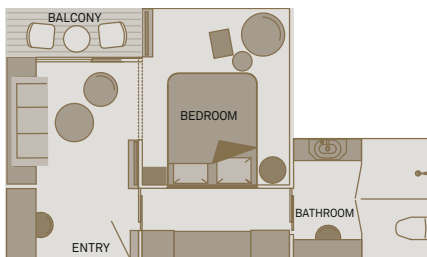

SOUTHEAST ASIA RIVER CRUISING — ULTRA-LUXURY

Royal Panorama Suites | *Diamond Deck*

From 861 sq. ft. (24 sq. m.)

Located on the Diamond Deck, redefine industry standards with a stylish separate lounge area, oversized bathroom with a bath, and a private terrace featuring an outdoor Jacuzzi, day bed and 180° views from the bow of the ship. In addition to the features of the Grand Deluxe Suite enjoy private transfers, a bottle of Champagne on board, unlimited complimentary laundry services and a US\$100 per couple on board Wellness Center credit.

*Diamond Deck guest receive additional services.

SUITES

Grand Deluxe Suites | *Diamond Deck*

From 431 sq. ft. (40 sq. m.)

Grand Deluxe Suites feature a stylish lounge area, spacious bathroom, queen-size Scenic Slumber Bed, and a walk-in wardrobe. Along with Diamond Deck perks, have fresh fruit delivered to your suite, canapés before dinner and petit fours after. Enjoy Club Floor privileges at the Caravelle Saigon and Landmark rooms at Raffles Grand Hotel d'Angkor in Siem Reap.

Deluxe Suites | *Diamond Deck*

From 344 sq. ft. (32 sq. m.)

Deluxe Suites are the most spacious lead-in suites on the Mekong River, featuring a separate bedroom and lounge area, modern and elegant furnishings, HDTV and individual room climate control. Feel pampered with a pillow menu, plush bathrobes, nightly turndown service and complimentary shoeshine service.

DECK PLANS

Scenic Spirit | Mekong River

Built 2016 | Guests 68 | Suites 34 | Crew 56 | Length 279 ft. (85 m.)

Sun Deck

Diamond Deck

Sapphire Deck

Jewel Deck

Gem Deck