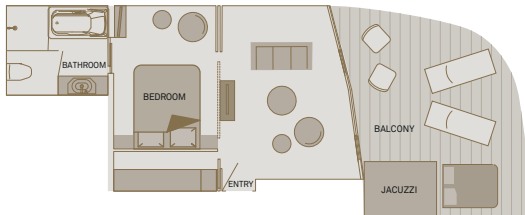

SOUTHEAST ASIA RIVER CRUISING — ULTRA-LUXURY

Royal Panorama Suites | *Diamond Deck*

From 861 sq. ft. (24 sq. m.)

Located on the Diamond Deck, redefine industry standards with a stylish separate lounge area, oversized bathroom with a bath, and a private terrace featuring an outdoor Jacuzzi, day bed and 180° views from the bow of the ship. In addition to the features of the Grand Deluxe Suite enjoy private transfers, a bottle of Champagne on board, unlimited complimentary laundry services and a US\$100 per couple on board Wellness Center credit.

*Diamond Deck guest receive additional services.

SUITES

Grand Deluxe Suites | *Diamond Deck*

From 431 sq. ft. (40 sq. m.)

Grand Deluxe Suites feature a stylish lounge area, spacious bathroom, queen-size Scenic Slumber Bed, and a walk-in wardrobe. Along with Diamond Deck perks, have fresh fruit delivered to your suite, canapés before dinner and petit fours after. Enjoy Club Floor privileges at the Caravelle Saigon and Landmark rooms at Raffles Grand Hotel d'Angkor in Siem Reap.

Deluxe Suites | *Diamond Deck*

From 344 sq. ft. (32 sq. m.)

Deluxe Suites are the most spacious lead-in suites on the Mekong River, featuring a separate bedroom and lounge area, modern and elegant furnishings, HDTV and individual room climate control. Feel pampered with a pillow menu, plush bathrobes, nightly turndown service and complimentary shoeshine service.

DECK PLANS

Scenic Spirit | Mekong River

Built 2016 | Guests 68 | Suites 34 | Crew 56 | Length 279 ft. (85 m.)

Sun Deck

Diamond Deck

Sapphire Deck

Jewel Deck

Gem Deck