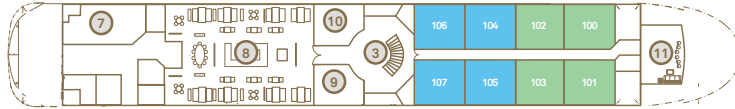

SOUTHEAST ASIA RIVER CRUISING — ULTRA-LUXURY

Royal Panorama Suites | *Diamond Deck*

From 861 sq. ft. (24 sq. m.)

Located on the Diamond Deck, redefine industry standards with a stylish separate lounge area, oversized bathroom with a bath, and a private terrace featuring an outdoor Jacuzzi, day bed and 180° views from the bow of the ship. In addition to the features of the Grand Deluxe Suite enjoy private transfers, a bottle of Champagne on board, unlimited complimentary laundry services and a US\$100 per couple on board Wellness Center credit.

Deluxe Suites | *Diamond Deck*

From 344 sq. ft. (32 sq. m.)

Deluxe Suites are the most spacious lead-in suites on the Mekong River, featuring a separate bedroom and lounge area, modern and elegant furnishings, HDTV and individual room climate control. Feel pampered with a pillow menu, plush bathrobes, nightly turndown service and complimentary shoeshine service.

DECK PLANS

Scenic Spirit | Mekong River

Built 2016 | Guests 68 | Suites 34 | Crew 56 | Length 279 ft. (85 m.)

Sun Deck

Diamond Deck

Sapphire Deck

Jewel Deck

Gem Deck

Deck Plan

- ① Sun Deck & Open Air Cinema
- ② Pool & Bar
- ③ Elevator
- ④ Outdoor Lounge
- ⑤ Spirit Lounge
- ⑥ River Café
- ⑦ Galley
- ⑧ Crystal Dining
- ⑨ Gift Shop
- ⑩ Reception
- ⑪ Library
- ⑫ Guest Laundry
- ⑬ Gym
- ⑭ Beauty Salon
- ⑮ Steam Sauna
- ⑯ Wellness Area