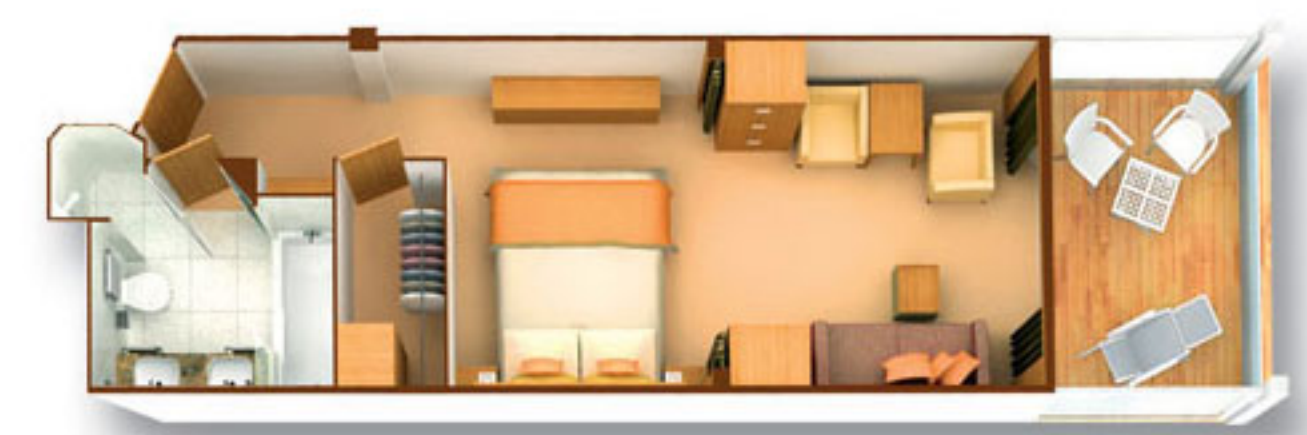

Penthouse Spa Suite

Penthouse Suite

Signature Suite

Owners Suite

Veranda Suite

Wintergarden Suite

- SUITE CATEGORIES**
- GRWG Grand Wintergarden Suite
 - WG Wintergarden Suite
 - GRSS Grand Signature Suite
 - SS Signature Suite
 - O2 Owner's Suite
 - O1 Owner's Suite
 - PS Penthouse Spa Suite
 - PH Penthouse Suite
 - V4 Veranda Suite
 - V3 Veranda Suite
 - V2 Veranda Suite
 - V1 Veranda Suite
 - A1 Ocean View Suite
 - A Ocean View Suite

Connecting Suites
 When combining the following suites, their suite numbers change as follows:
 Suites 700 and 702 become Grand Signature Suite 7002;
 suites 701 and 703 become Grand Signature Suite 7013;
 suites 743 and 745 become Grand Wintergarden Suite 7435;
 suites 744 and 746 become Grand Wintergarden Suite 7446.

Wheelchair Accessible Suites
 Suites 408, 519, 619, 635, 715, 813 & 913 are wheelchair accessible—roll-in shower only, wheelchair-accessible doorways. Suite 635 also has a tub.

- ♣ Suites 600 and 601 are subject to noise when anchoring and the veranda railings are part metal and part glass from floor to teak rail.
- △ Suite 828 third guest capacity for Seabourn Sojourn only
- △ Suite 830 third guest capacity for Seabourn Quest only
- ▲ Third Guest Capacity Suite
- Elevator
- ☑ Self Service Launderette