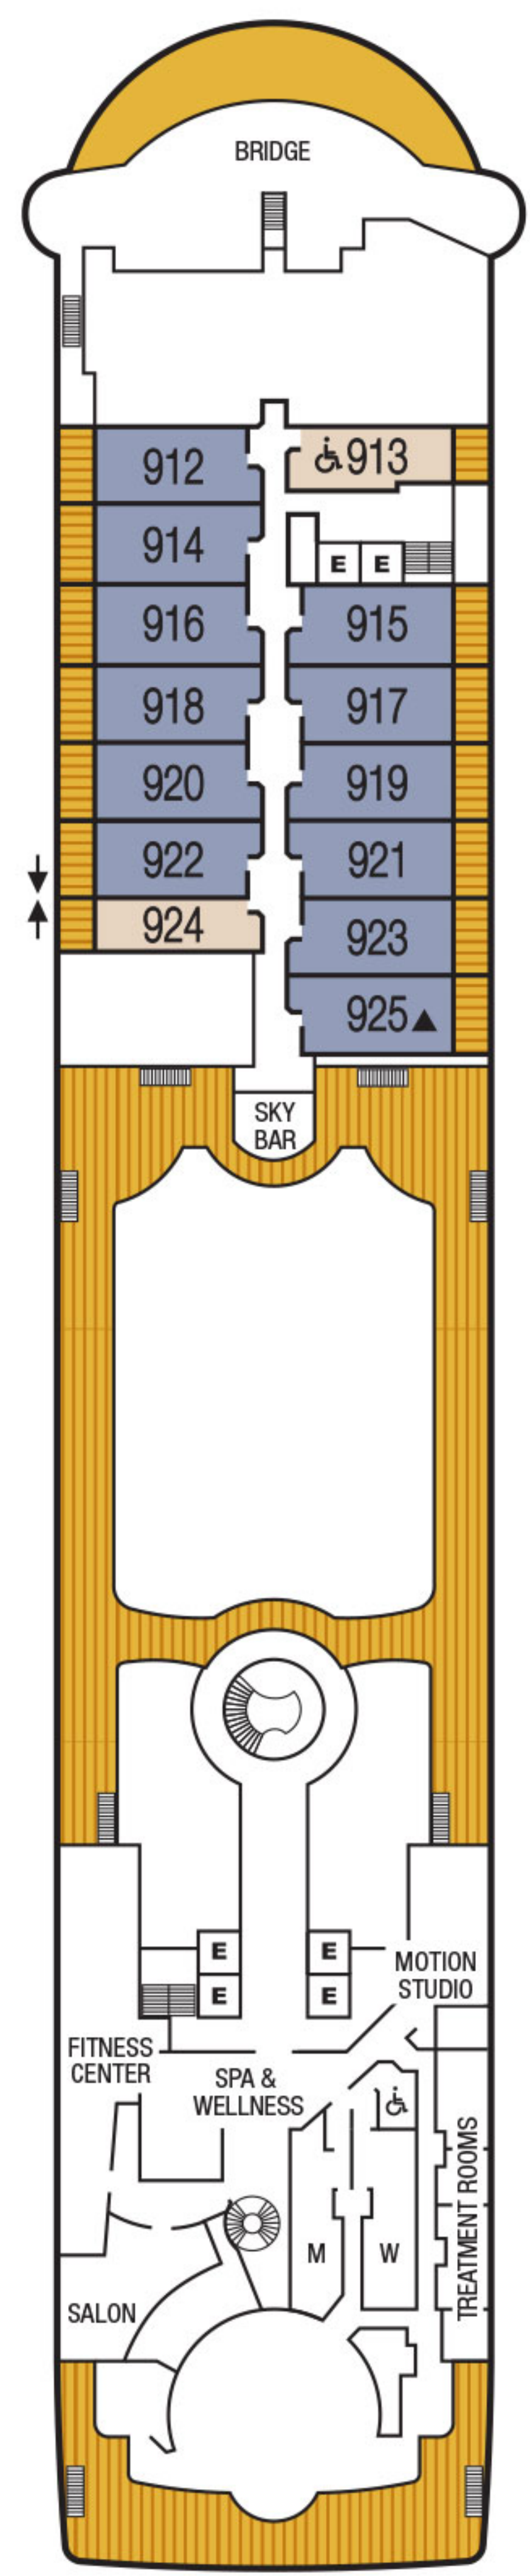

Seabourn Sojourn Seabourn Quest

DECK PLANS

DECK 11

DECK 10

DECK 9

DECK 8

DECK 7

DECK 6

DECK 5

DECK 4

DECK 3

DECK 2

- ### SUITE CATEGORIES
- GRWG Grand Wintergarden Suite
 - WG Wintergarden Suite
 - GRSS Grand Signature Suite
 - SS Signature Suite
 - O2 Owner's Suite
 - O1 Owner's Suite
 - PS Penthouse Spa Suite
 - PH Penthouse Suite
 - V4 Veranda Suite
 - V3 Veranda Suite
 - V2 Veranda Suite
 - V1 Veranda Suite
 - A1 Ocean View Suite
 - A Ocean View Suite

Wheelchair Accessible Suites
 Suites 408, 519, 619, 635, 715, 813 & 913 are wheelchair accessible—roll-in shower only, wheelchair-accessible doorways. Suite 635 also has a tub.

- Suites 600 and 601 are subject to noise when anchoring and the veranda railings are part metal and part glass from floor to teak rail.
- Suite 828 third guest capacity for Seabourn Sojourn only
- Suite 830 third guest capacity for Seabourn Quest only
- Third Guest Capacity Suite
- Elevator
- Self Service Launderette
- Suites 502–507 and 745–746 have smaller verandas
- Suite 1025 has a partially obstructed veranda view
- The veranda railings on Deck 5 are part metal and part glass from floor to teak rail
- Suites 1090, 1091, 1092, & 1093 are only accessible via a staircase