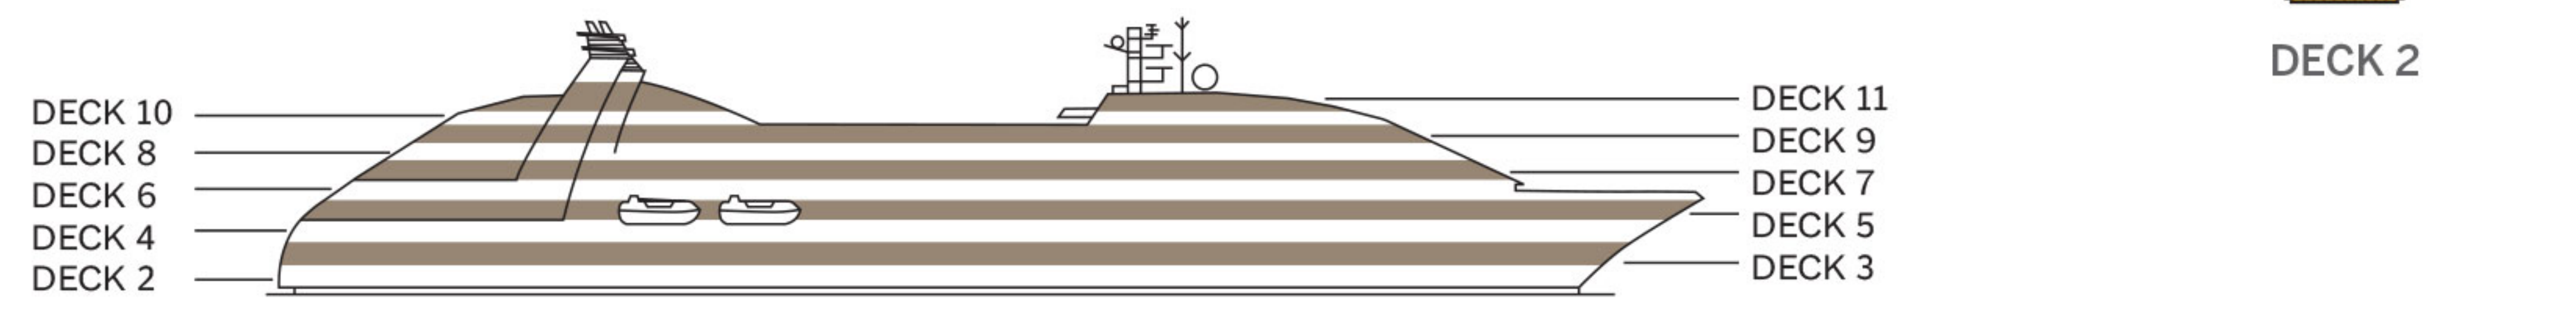

Connecting Suites
When combining the following suites, their suite numbers change as follows:
Suites 700 and 702 become Grand Signature Suite 7002;
suites 701 and 703 become Grand Signature Suite 7013;
suites 743 and 745 become Grand Wintergarden Suite 7435;
suites 744 and 746 become Grand Wintergarden Suite 7446.

Wheelchair Accessible Suites
Suites 408, 519, 619, 635, 715, 813 & 913 are wheelchair accessible—roll-in shower only, wheelchair-accessible doorways. Suite 635 also has a tub.

- Suites 600 and 601 are subject to noise when anchoring and the veranda railings are part metal and part glass from floor to teak rail.
- Suite 828 third guest capacity for Seabourn Sojourn only
- Suite 830 third guest capacity for Seabourn Quest only
- Third Guest Capacity Suite
- Elevator
- Self Service Launderette
- Suites 502–507 and 745–746 have smaller verandas
- Suite 1025 has a partially obstructed veranda view
- The veranda railings on Deck 5 are part metal and part glass from floor to teak rail
- Suites 1090, 1091, 1092, & 1093 are only accessible via a staircase

Deck plan shown is for illustration purposes. Seabourn reserves the right to make amendments and changes.