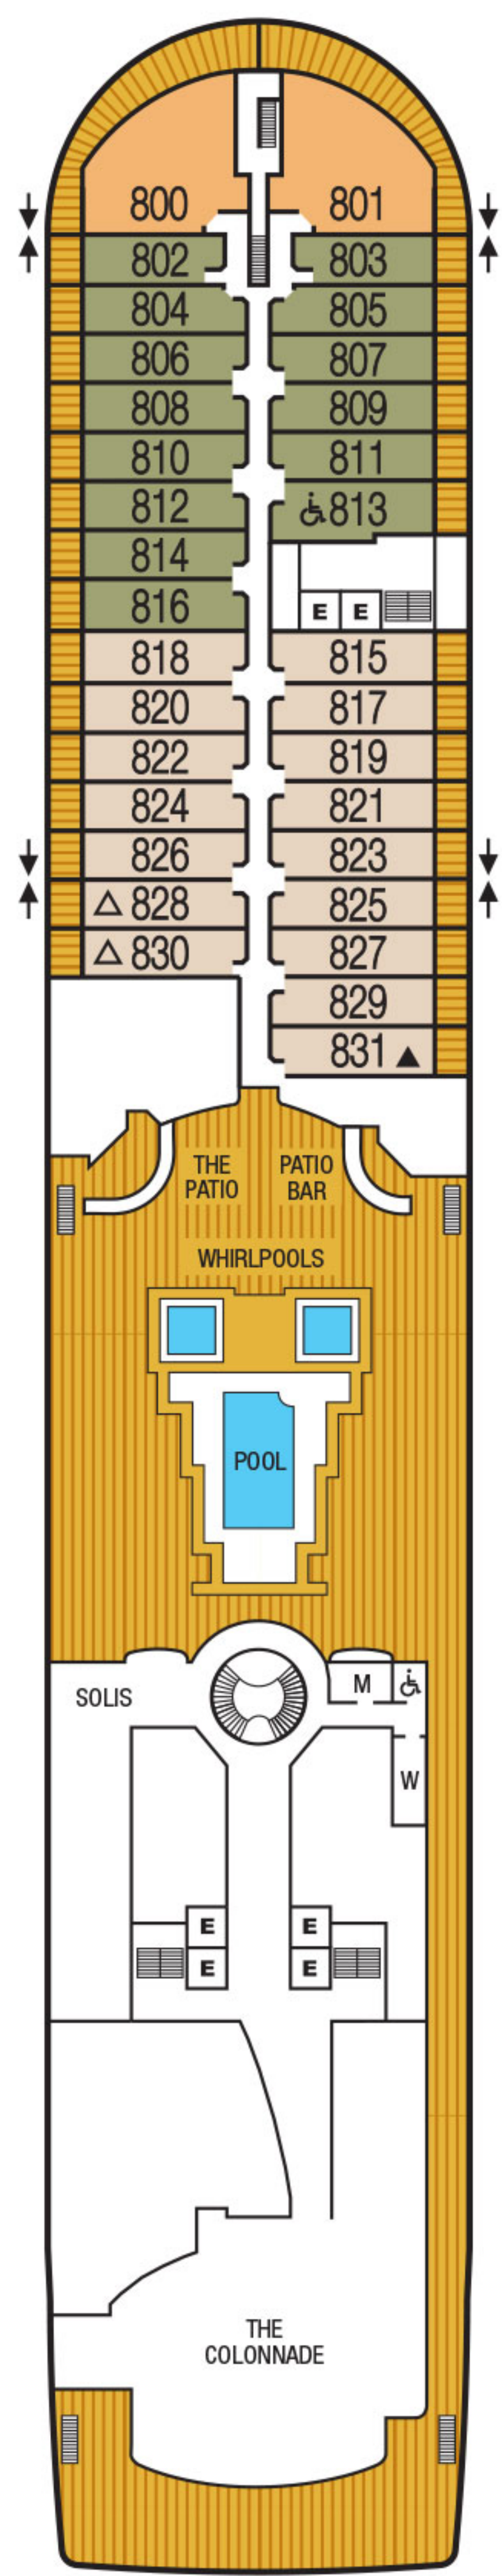

Seabourn Sojourn Seabourn Quest

DECK PLANS

DECK 11

DECK 10

DECK 9

DECK 8

DECK 7

DECK 6

DECK 5

DECK 4

DECK 3

DECK 2

- ### SUITE CATEGORIES
- GRWG Grand Wintergarden Suite
 - WG Wintergarden Suite
 - GRSS Grand Signature Suite
 - SS Signature Suite
 - O2 Owner's Suite
 - O1 Owner's Suite
 - PS Penthouse Spa Suite
 - PH Penthouse Suite
 - V4 Veranda Suite
 - V3 Veranda Suite
 - V2 Veranda Suite
 - V1 Veranda Suite
 - A1 Ocean View Suite
 - A Ocean View Suite

Wheelchair Accessible Suites
 Suites 408, 519, 619, 635, 715, 813 & 913 are wheelchair accessible—roll-in shower only, wheelchair-accessible doorways. Suite 635 also has a tub.

- Suites 600 and 601 are subject to noise when anchoring and the veranda railings are part metal and part glass from floor to teak rail.
- Suite 828 third guest capacity for Seabourn Sojourn only
- Suite 830 third guest capacity for Seabourn Quest only
- Third Guest Capacity Suite
- Elevator
- Self Service Launderette
- Suites 502–507 and 745–746 have smaller verandas
- Suite 1025 has a partially obstructed veranda view
- The veranda railings on Deck 5 are part metal and part glass from floor to teak rail
- Suites 1090, 1091, 1092, & 1093 are only accessible via a staircase