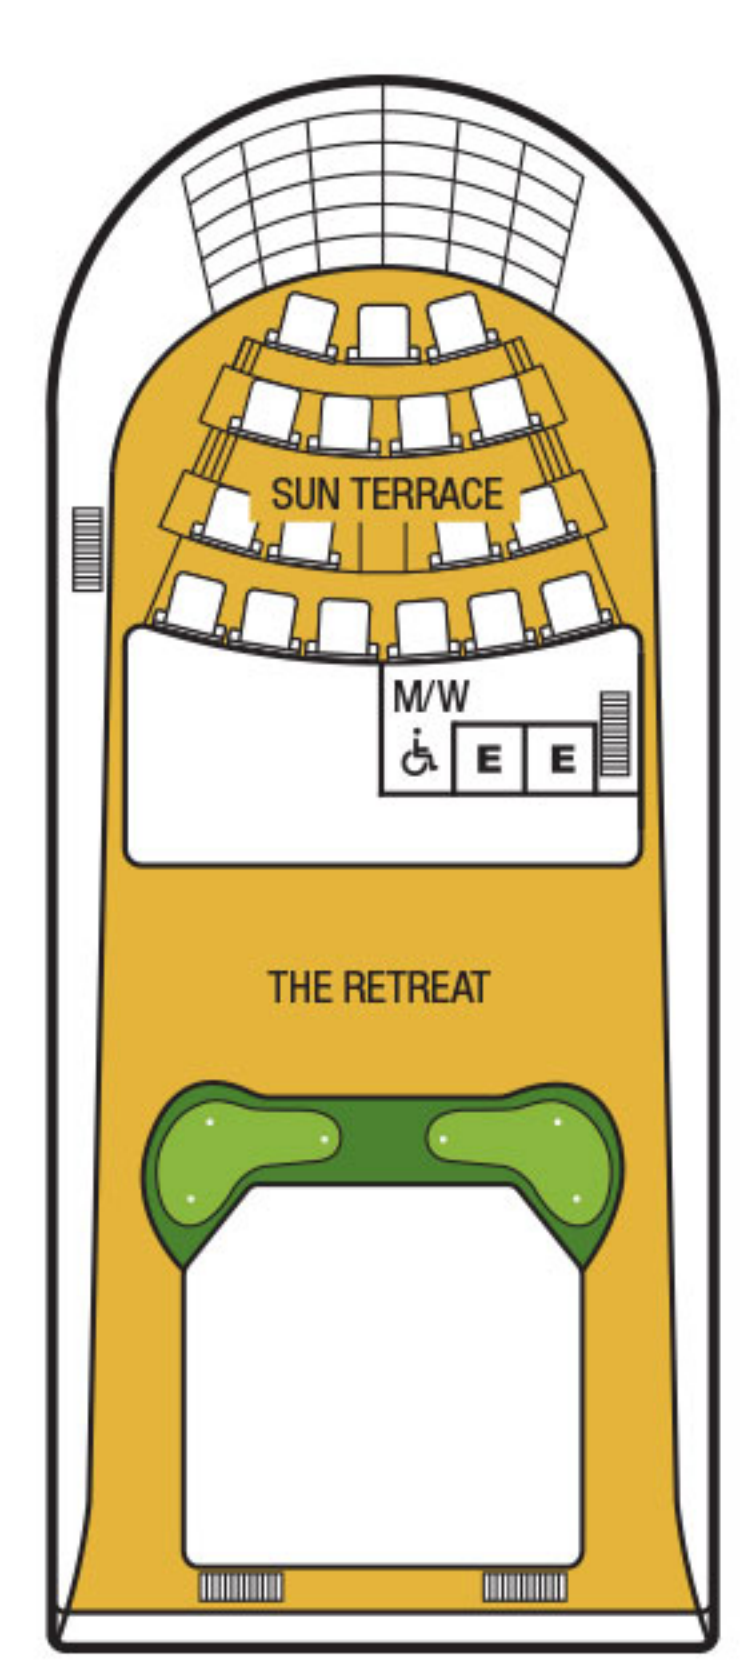

Seabourn Sojourn Seabourn Quest

DECK PLANS

DECK 11

DECK 10

DECK 9

DECK 8

DECK 7

DECK 6

DECK 5

DECK 4

DECK 3

DECK 2

- ### SUITE CATEGORIES
- GRWG Grand Wintergarden Suite
 - WG Wintergarden Suite
 - GRSS Grand Signature Suite
 - SS Signature Suite
 - O2 Owner's Suite
 - O1 Owner's Suite
 - PS Penthouse Spa Suite
 - PH Penthouse Suite
 - V4 Veranda Suite
 - V3 Veranda Suite
 - V2 Veranda Suite
 - V1 Veranda Suite
 - A1 Ocean View Suite
 - A Ocean View Suite

Wheelchair Accessible Suites
 Suites 408, 519, 619, 635, 715, 813 & 913 are wheelchair accessible—roll-in shower only, wheelchair-accessible doorways. Suite 635 also has a tub.

- Suites 600 and 601 are subject to noise when anchoring and the veranda railings are part metal and part glass from floor to teak rail.
- Suite 828 third guest capacity for Seabourn Sojourn only
- Suite 830 third guest capacity for Seabourn Quest only
- Third Guest Capacity Suite
- Elevator
- Self Service Launderette
- Suites 502–507 and 745–746 have smaller verandas
- Suite 1025 has a partially obstructed veranda view
- The veranda railings on Deck 5 are part metal and part glass from floor to teak rail
- Suites 1090, 1091, 1092, & 1093 are only accessible via a staircase