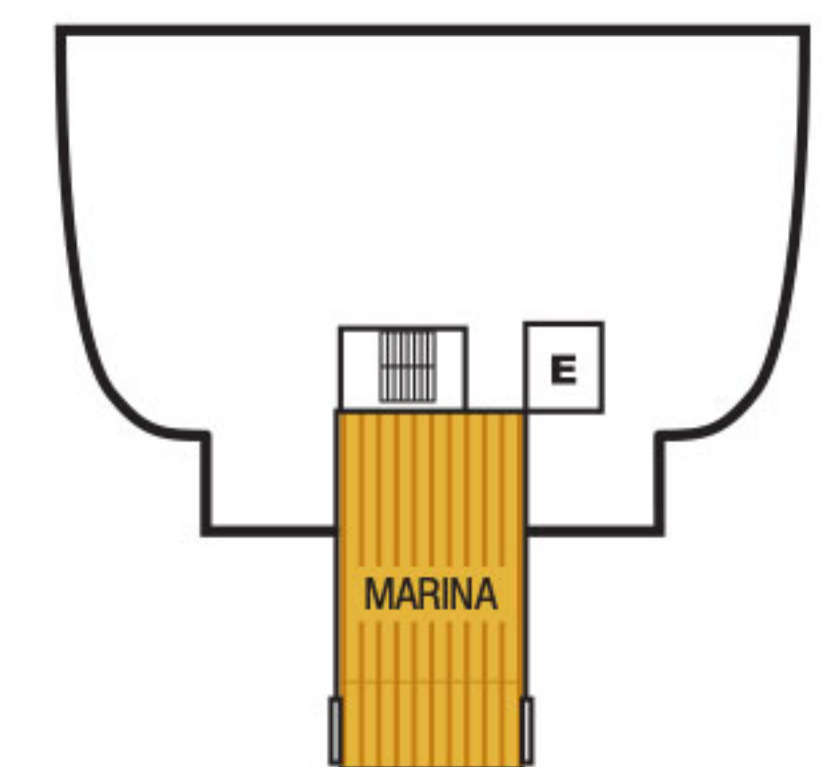

Seabourn Sojourn Seabourn Quest

DECK PLANS

DECK 11

DECK 10

DECK 9

DECK 8

DECK 7

DECK 6

DECK 5

DECK 4

DECK 3

DECK 2

- ### SUITE CATEGORIES
- GRWG Grand Wintergarden Suite
 - WG Wintergarden Suite
 - GRSS Grand Signature Suite
 - SS Signature Suite
 - O2 Owner's Suite
 - O1 Owner's Suite
 - PS Penthouse Spa Suite
 - PH Penthouse Suite
 - V4 Veranda Suite
 - V3 Veranda Suite
 - V2 Veranda Suite
 - V1 Veranda Suite
 - A1 Ocean View Suite
 - A Ocean View Suite