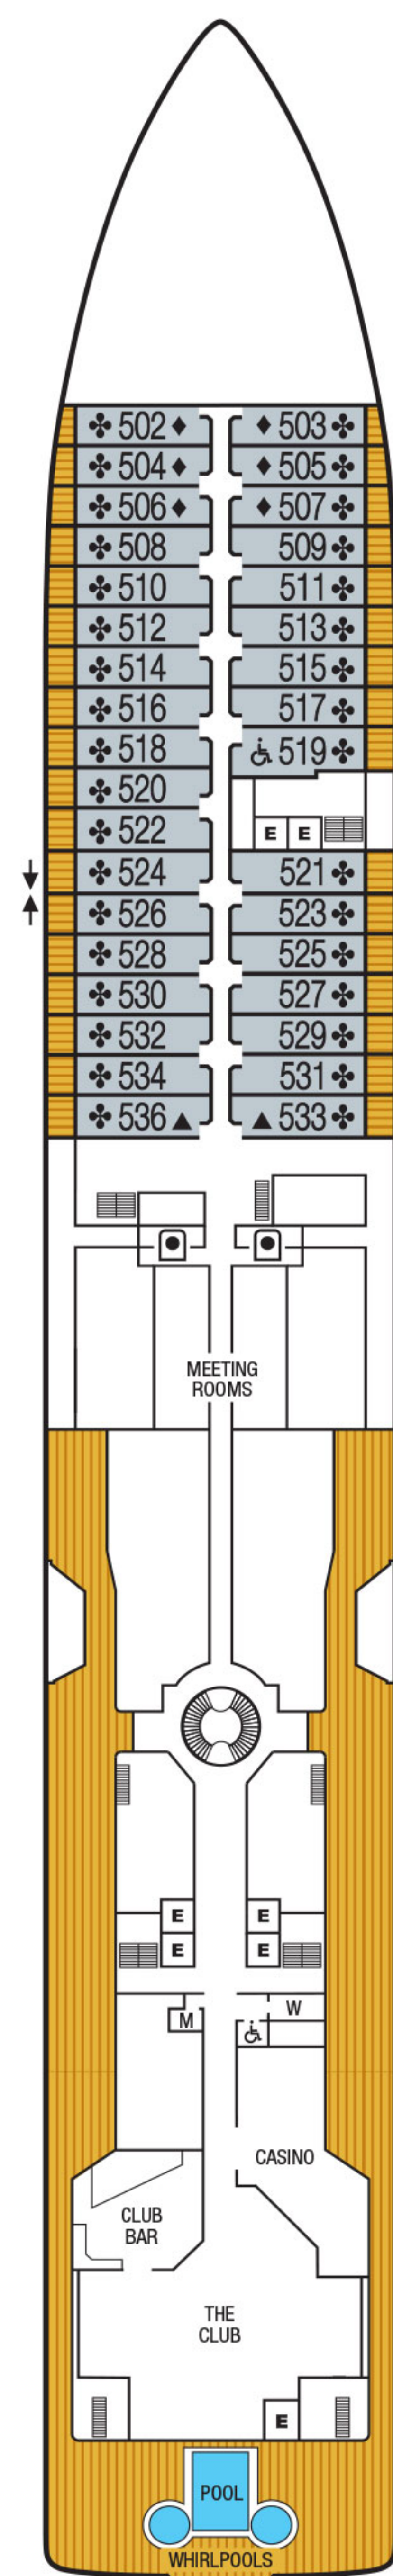

Seabourn Sojourn Seabourn Quest

DECK PLANS

DECK 11

DECK 10

DECK 9

DECK 8

DECK 7

DECK 6

DECK 5

DECK 4

DECK 3

DECK 2

- ### SUITE CATEGORIES
- GRWG Grand Wintergarden Suite
 - WG Wintergarden Suite
 - GRSS Grand Signature Suite
 - SS Signature Suite
 - O2 Owner's Suite
 - O1 Owner's Suite
 - PS Penthouse Spa Suite
 - PH Penthouse Suite
 - V4 Veranda Suite
 - V3 Veranda Suite
 - V2 Veranda Suite
 - V1 Veranda Suite
 - A1 Ocean View Suite
 - A Ocean View Suite