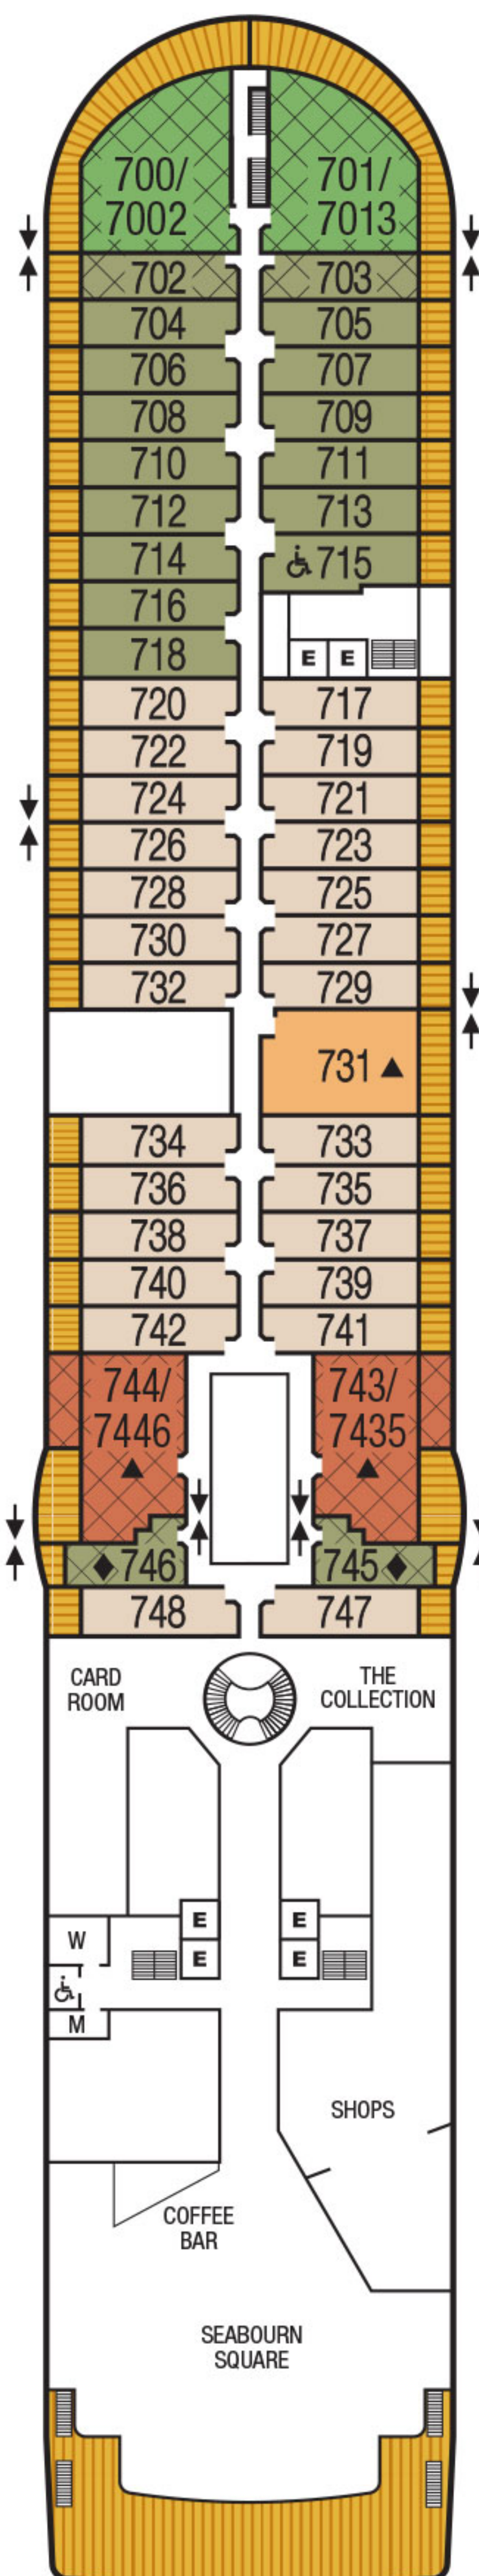

Seabourn Sojourn Seabourn Quest

DECK PLANS

DECK 11

DECK 10

DECK 9

DECK 8

DECK 7

DECK 6

DECK 5

DECK 4

DECK 3

DECK 2

- ### SUITE CATEGORIES
- GRWG Grand Wintergarden Suite
 - WG Wintergarden Suite
 - GRSS Grand Signature Suite
 - SS Signature Suite
 - O2 Owner's Suite
 - O1 Owner's Suite
 - PS Penthouse Spa Suite
 - PH Penthouse Suite
 - V4 Veranda Suite
 - V3 Veranda Suite
 - V2 Veranda Suite
 - V1 Veranda Suite
 - A1 Ocean View Suite
 - A Ocean View Suite

Wheelchair Accessible Suites
 Suites 408, 519, 619, 635, 715, 813 & 913 are wheelchair accessible—roll-in shower only, wheelchair-accessible doorways. Suite 635 also has a tub.

- Suites 600 and 601 are subject to noise when anchoring and the veranda railings are part metal and part glass from floor to teak rail.
- Suite 828 third guest capacity for Seabourn Sojourn only
- Suite 830 third guest capacity for Seabourn Quest only
- Third Guest Capacity Suite
- Elevator
- Self Service Launderette
- Suites 502–507 and 745–746 have smaller verandas
- Suite 1025 has a partially obstructed veranda view
- The veranda railings on Deck 5 are part metal and part glass from floor to teak rail
- Suites 1090, 1091, 1092, & 1093 are only accessible via a staircase