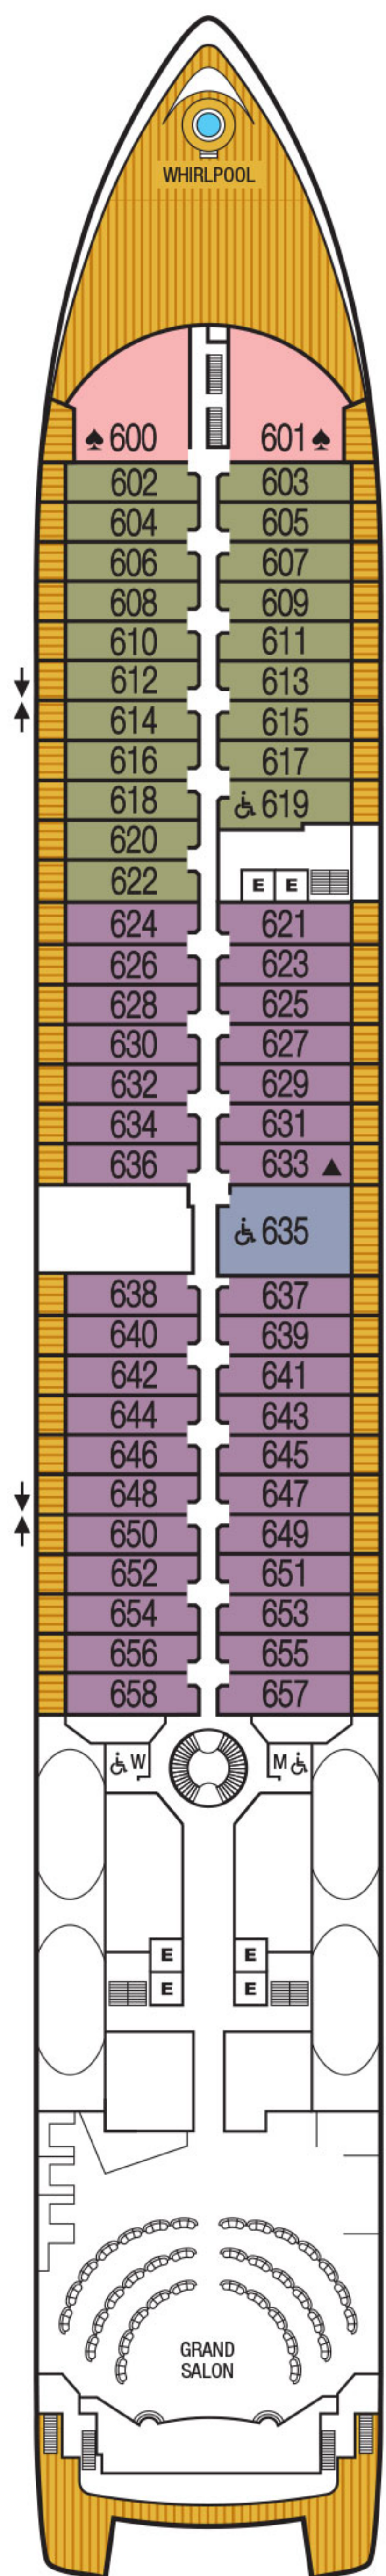

Seabourn Sojourn Seabourn Quest

DECK PLANS

DECK 11

DECK 10

DECK 9

DECK 8

DECK 7

DECK 6

DECK 5

DECK 4

DECK 3

DECK 2

- ### SUITE CATEGORIES
- GRWG Grand Wintergarden Suite
 - WG Wintergarden Suite
 - GRSS Grand Signature Suite
 - SS Signature Suite
 - O2 Owner's Suite
 - O1 Owner's Suite
 - PS Penthouse Spa Suite
 - PH Penthouse Suite
 - V4 Veranda Suite
 - V3 Veranda Suite
 - V2 Veranda Suite
 - V1 Veranda Suite
 - A1 Ocean View Suite
 - A Ocean View Suite