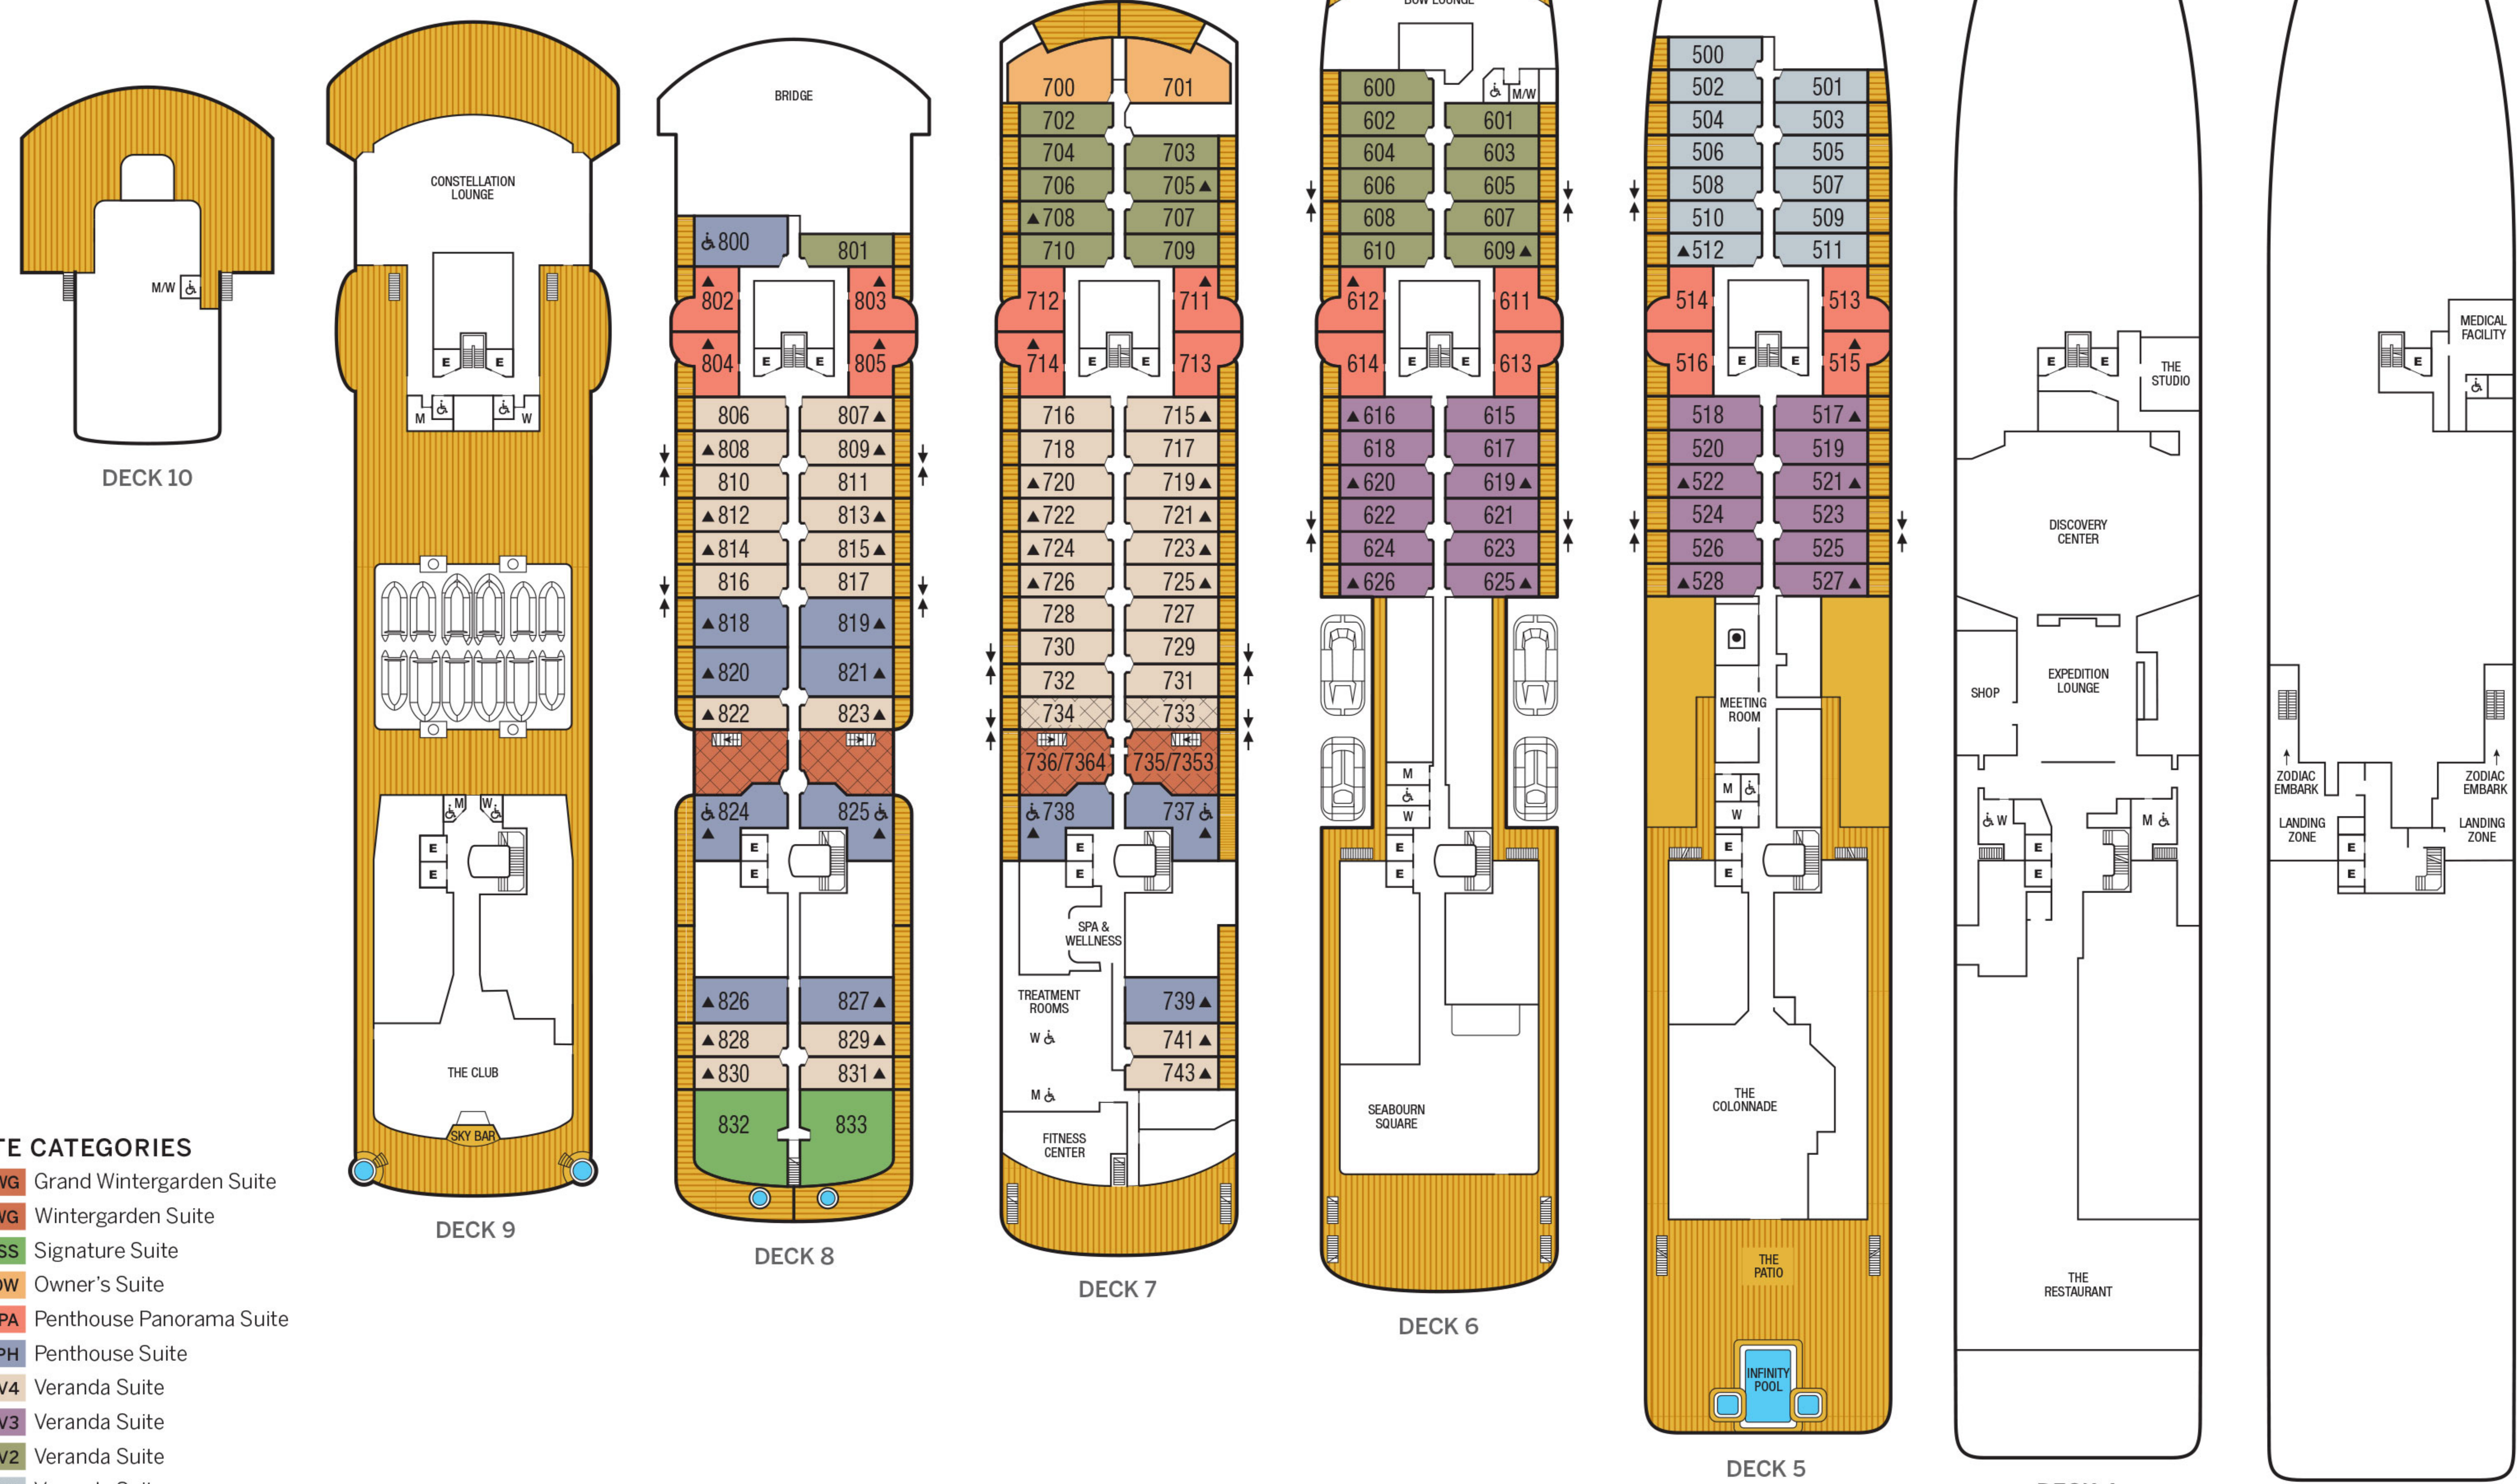

Seabourn Venture Seabourn Pursuit

DECK PLANS

- SUITE CATEGORIES**
- GRWG Grand Wintergarden Suite
 - WG Wintergarden Suite
 - SS Signature Suite
 - OW Owner's Suite
 - PA Penthouse Panorama Suite
 - PH Penthouse Suite
 - V4 Veranda Suite
 - V3 Veranda Suite
 - V2 Veranda Suite
 - V1 Veranda Suite

Wheelchair Accessible Suites
 Suites 737 and 825 are wheelchair accessible, roll-in shower only, wheelchair accessible doorways.
 Suites 738, 800 and 824 are wheelchair accessible, transfer shower, wheelchair-accessible doorways.

- ▲ Third Guest Capacity Suite—sofa converts to the size of a twin bed to accommodate one guest
- E Elevator
- ☑ Self Service Launderette

Deck plan shown is for illustration purposes.
 Seabourn reserves the right to make amendments and changes.

- Third Guest Capacity Suite—sofa converts to the size of a twin bed to accommodate one guest
- Elevator
- Self Service Launderette

Deck plan shown is for illustration purposes.
 Seabourn reserves the right to make amendments and changes.