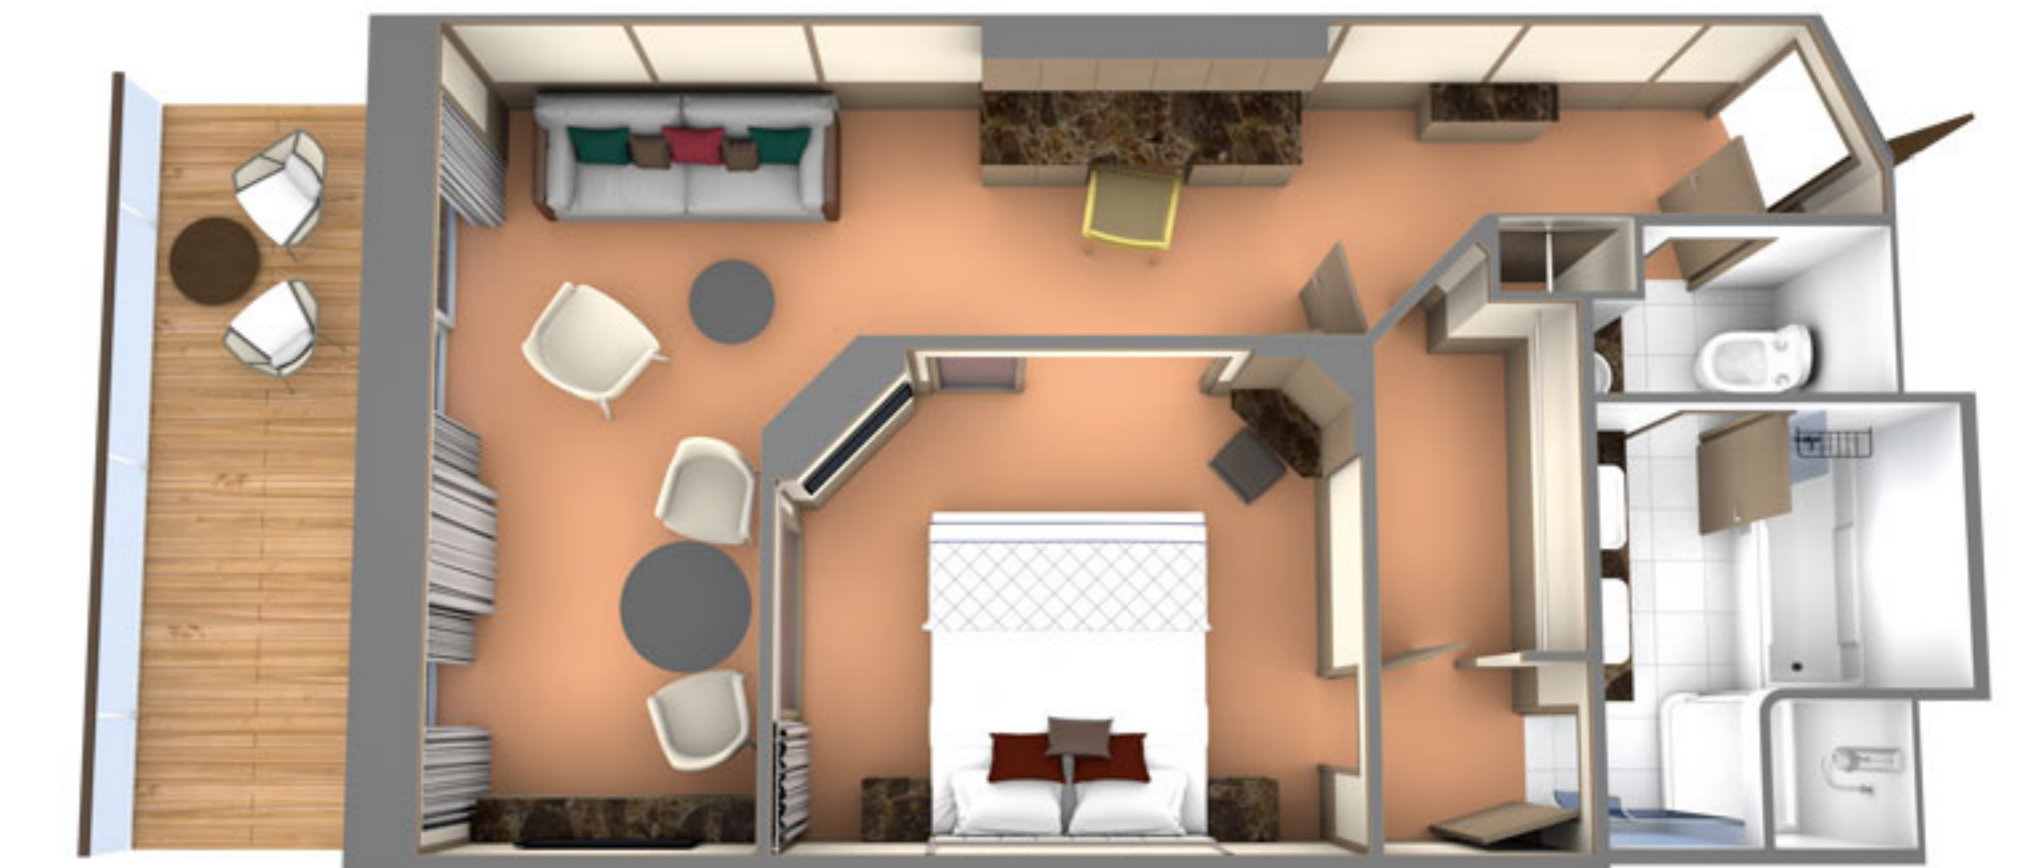

- ▲ Third Guest Capacity Suite—sofa converts to the size of a twin bed to accommodate one guest
- E Elevator
- ☑ Self Service Launderette

Deck plan shown is for illustration purposes.
 Seabourn reserves the right to make amendments and changes.

Seabourn Venture Seabourn Pursuit

DECK PLANS

Deck 7 Veranda Fwd Suite-II

Deck 7 Owner Suite

Deck 7-8 GR Wintergarden Suite Lower

Deck 7-8 Wintergarden Suite Lower

Deck 7 Veranda Suite

Deck 7-8 Wintergarden Suite Upper

Connecting Suites
 When combining the following suites, their suite numbers change as follows:
 Suites 733 and 735 become Grand Wintergarden Suite 7353;
 suites 734 and 736 become Grand Wintergarden Suite 7364.

- Third Guest Capacity Suite—sofa converts to the size of a twin bed to accommodate one guest
- Elevator
- Self Service Launderette

Deck plan shown is for illustration purposes.
 Seabourn reserves the right to make amendments and changes.