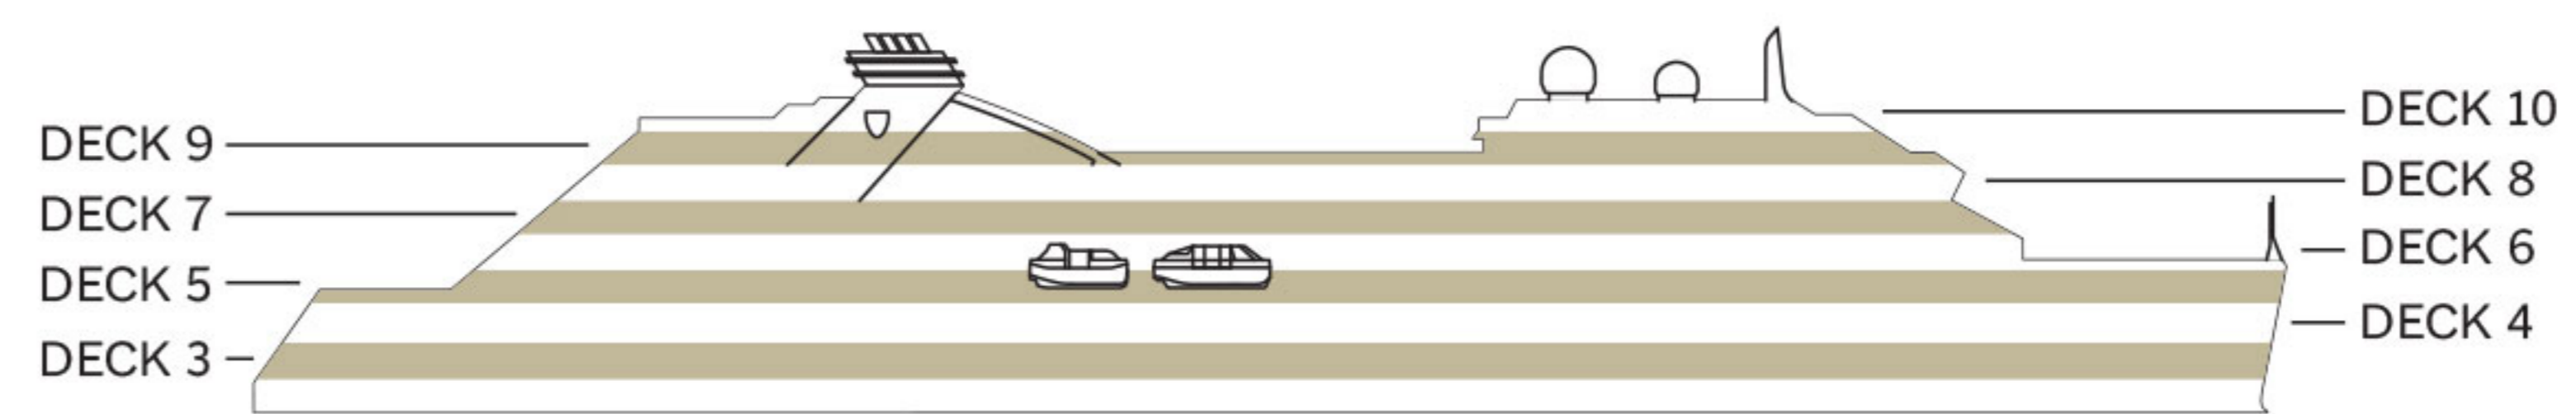

Seabourn Venture Seabourn Pursuit

DECK PLANS

- SUITE CATEGORIES**
- GRWG Grand Wintergarden Suite
 - WG Wintergarden Suite
 - SS Signature Suite
 - OW Owner's Suite
 - PA Penthouse Panorama Suite
 - PH Penthouse Suite
 - V4 Veranda Suite
 - V3 Veranda Suite
 - V2 Veranda Suite
 - V1 Veranda Suite

Connecting Suites
 When combining the following suites, their suite numbers change as follows:
 Suites 733 and 735 become Grand Wintergarden Suite 7353;
 suites 734 and 736 become Grand Wintergarden Suite 7364.

- ▲ Third Guest Capacity Suite—sofa converts to the size of a twin bed to accommodate one guest
- E Elevator
- ☑ Self Service Launderette

Deck plan shown is for illustration purposes.
 Seabourn reserves the right to make amendments and changes.

- Third Guest Capacity Suite—sofa converts to the size of a twin bed to accommodate one guest
- Elevator
- Self Service Launderette

Deck plan shown is for illustration purposes.
 Seabourn reserves the right to make amendments and changes.