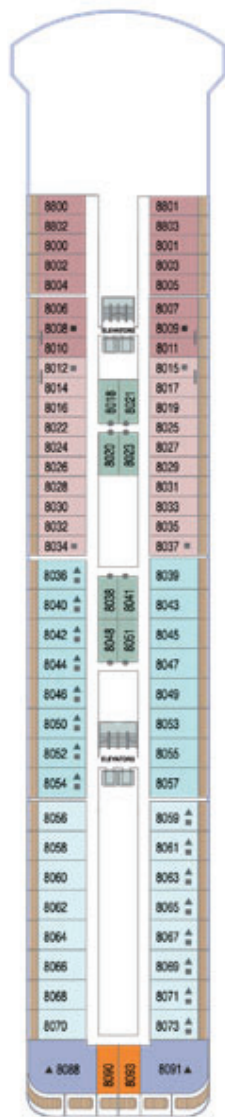

AZAMARA JOURNEY®

DECK 4

DECK 5

DECK 6

DECK 7

SHIP SPECIFICATIONS	
Occupancy	702 (Double occupancy)
Net Tonnage	30,277
Length	592 feet (180 meters)
Beam	84 feet (25 meters)
Guest Decks	Eight
Cruising Speed	18.5 knots
Electric Current	110/220 AC
Refurbished	2021
Officers and Crew	408 International Officers, Crew & Staff
Ship's Registry	Malta

FOR MORE INFORMATION PLEASE CALL 1.855.AZAMARA OR VISIT AZAMARA.COM

DECK 8

DECK 9

DECK 10

DECK 11

KEY

- Convertible Sofa Bed
- Club Continent Suites with Tub
- Interior Stateroom Door Location
- Connecting Staterooms
- Restrooms
- Smoking Area
- Wheelchair-Accessible Stateroom

- SUITES**
 - CW Club World Owner's Suite
 - CO Club Ocean Suite
 - SP Club Spa Suite
 - N1 Club Continent Suite
 - N2 Club Continent Suite
- VERANDA**
 - P1 Club Veranda Plus Stateroom
 - P2 Club Veranda Plus Stateroom
 - P3 Club Veranda Plus Stateroom
 - V1 Club Veranda Stateroom
 - V2 Club Veranda Stateroom
 - V3 Club Veranda Stateroom

- OCEANVIEW**
 - 04 Club Oceanview Stateroom
 - 05 Club Oceanview Stateroom
 - 06 Club Oceanview Stateroom
 - 08 Club Oceanview Stateroom*
- INTERIOR**
 - 09 Club Interior Stateroom
 - 10 Club Interior Stateroom
 - 11 Club Interior Stateroom
 - 12 Club Interior Stateroom