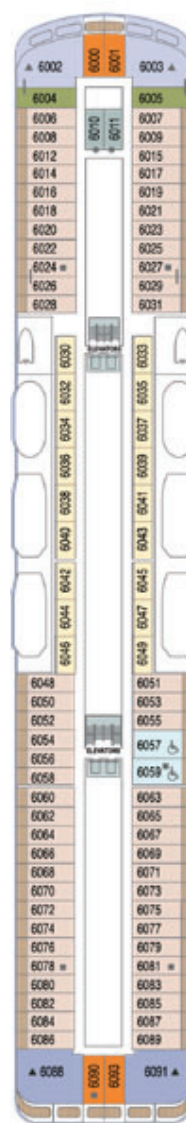

AZAMARA JOURNEY®

DECK 4

DECK 5

DECK 6

DECK 7

SHIP SPECIFICATIONS	
Occupancy	702 (Double occupancy)
Net Tonnage	30,277
Length	592 feet (180 meters)
Beam	84 feet (25 meters)
Guest Decks	Eight
Cruising Speed	18.5 knots
Electric Current	110/220 AC
Refurbished	2021
Officers and Crew	408 International Officers, Crew & Staff
Ship's Registry	Malta

FOR MORE INFORMATION PLEASE CALL 1.855.AZAMARA OR VISIT AZAMARA.COM

DECK 8

DECK 9

DECK 10

DECK 11

KEY

- Convertible Sofa Bed
- Club Continent Suites with Tub
- Interior Stateroom Door Location
- Connecting Staterooms
- Restrooms
- Smoking Area
- Wheelchair-Accessible Stateroom

- SUITES**
 - CW Club World Owner's Suite
 - CO Club Ocean Suite
 - SP Club Spa Suite
 - N1 Club Continent Suite
 - N2 Club Continent Suite
- VERANDA**
 - P1 Club Veranda Plus Stateroom
 - P2 Club Veranda Plus Stateroom
 - P3 Club Veranda Plus Stateroom
 - V1 Club Veranda Stateroom
 - V2 Club Veranda Stateroom
 - V3 Club Veranda Stateroom

- OCEANVIEW**
 - 04 Club Oceanview Stateroom
 - 05 Club Oceanview Stateroom
 - 06 Club Oceanview Stateroom
 - 08 Club Oceanview Stateroom*
- INTERIOR**
 - 09 Club Interior Stateroom
 - 10 Club Interior Stateroom
 - 11 Club Interior Stateroom
 - 12 Club Interior Stateroom