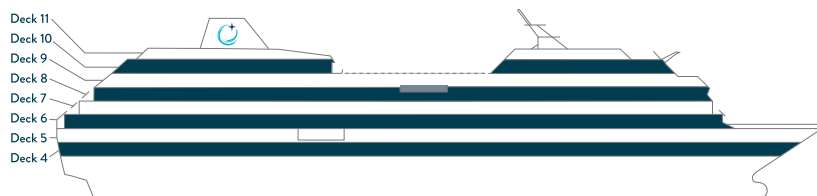

AZAMARA JOURNEY®

DECK 4

DECK 5

DECK 6

DECK 7

SHIP SPECIFICATIONS	
Occupancy	702 (Double occupancy)
Net Tonnage	30,277
Length	592 feet (180 meters)
Beam	84 feet (25 meters)
Guest Decks	Eight
Cruising Speed	18.5 knots
Electric Current	110/220 AC
Refurbished	2021
Officers and Crew	408 International Officers, Crew & Staff
Ship's Registry	Malta

FOR MORE INFORMATION PLEASE CALL 1.855.AZAMARA OR VISIT AZAMARA.COM

DECK 8

DECK 9

DECK 10

DECK 11

KEY

- Convertible Sofa Bed
- Club Continent Suites with Tub
- Interior Stateroom Door Location
- Connecting Staterooms
- Restrooms
- Smoking Area
- Wheelchair-Accessible Stateroom