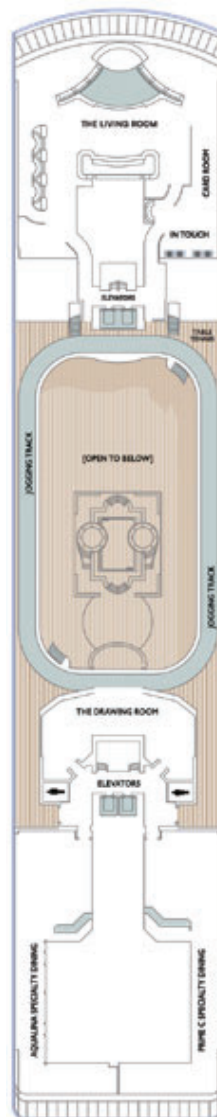

AZAMARA JOURNEY®

DECK 4

DECK 5

DECK 6

DECK 7

SHIP SPECIFICATIONS	
Occupancy	702 (Double occupancy)
Net Tonnage	30,277
Length	592 feet (180 meters)
Beam	84 feet (25 meters)
Guest Decks	Eight
Cruising Speed	18.5 knots
Electric Current	110/220 AC
Refurbished	2021
Officers and Crew	408 International Officers, Crew & Staff
Ship's Registry	Malta

FOR MORE INFORMATION PLEASE CALL 1.855.AZAMARA OR VISIT AZAMARA.COM

DECK 8

DECK 9

DECK 10

DECK 11

KEY

- Convertible Sofa Bed
- Club Continent Suites with Tub
- Interior Stateroom Door Location
- Connecting Staterooms
- Restrooms
- Smoking Area
- Wheelchair-Accessible Stateroom

- SUITES**
 - CW Club World Owner's Suite
 - CO Club Ocean Suite
 - SP Club Spa Suite
 - N1 Club Continent Suite
 - N2 Club Continent Suite
- VERANDA**
 - P1 Club Veranda Plus Stateroom
 - P2 Club Veranda Plus Stateroom
 - P3 Club Veranda Plus Stateroom
 - V1 Club Veranda Stateroom
 - V2 Club Veranda Stateroom
 - V3 Club Veranda Stateroom

- OCEANVIEW**
 - 04 Club Oceanview Stateroom
 - 05 Club Oceanview Stateroom
 - 06 Club Oceanview Stateroom
 - 08 Club Oceanview Stateroom*
- INTERIOR**
 - 09 Club Interior Stateroom
 - 10 Club Interior Stateroom
 - 11 Club Interior Stateroom
 - 12 Club Interior Stateroom