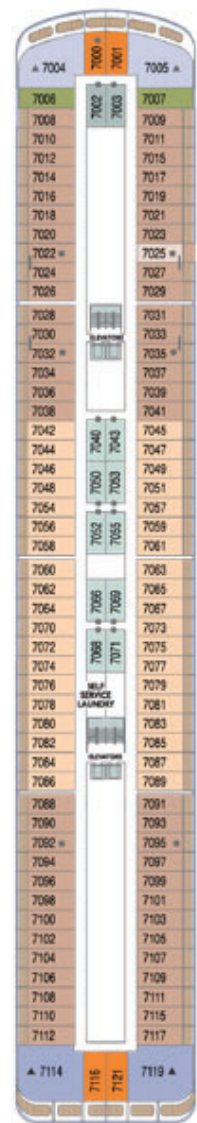

AZAMARA JOURNEY®

DECK 4

DECK 5

DECK 6

DECK 7

SHIP SPECIFICATIONS	
Occupancy	702 (Double occupancy)
Net Tonnage	30,277
Length	592 feet (180 meters)
Beam	84 feet (25 meters)
Guest Decks	Eight
Cruising Speed	18.5 knots
Electric Current	110/220 AC
Refurbished	2021
Officers and Crew	408 International Officers, Crew & Staff
Ship's Registry	Malta

FOR MORE INFORMATION PLEASE CALL 1.855.AZAMARA OR VISIT AZAMARA.COM

DECK 8

DECK 9

DECK 10

DECK 11

KEY

- Convertible Sofa Bed
- Club Continent Suites with Tub
- Interior Stateroom Door Location
- Connecting Staterooms
- Restrooms
- Smoking Area
- Wheelchair-Accessible Stateroom

- SUITES**
 - CW Club World Owner's Suite
 - CO Club Ocean Suite
 - SP Club Spa Suite
 - N1 Club Continent Suite
 - N2 Club Continent Suite
- VERANDA**
 - P1 Club Veranda Plus Stateroom
 - P2 Club Veranda Plus Stateroom
 - P3 Club Veranda Plus Stateroom
 - V1 Club Veranda Stateroom
 - V2 Club Veranda Stateroom
 - V3 Club Veranda Stateroom

- OCEANVIEW**
 - 04 Club Oceanview Stateroom
 - 05 Club Oceanview Stateroom
 - 06 Club Oceanview Stateroom
 - 08 Club Oceanview Stateroom*
- INTERIOR**
 - 09 Club Interior Stateroom
 - 10 Club Interior Stateroom
 - 11 Club Interior Stateroom
 - 12 Club Interior Stateroom