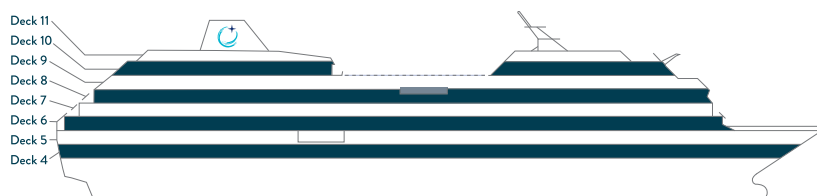

AZAMARA ONWARDSM

DECK 4

DECK 5

DECK 6

DECK 7

SHIP SPECIFICATIONS	
Occupancy	684
Net Tonnage	30,277
Length	592 feet (180 meters)
Beam	84 feet (25 meters)
Guest Decks	Eight
Cruising Speed	18.5 knots
Electric Current	110/220 AC
Refurbished	2022
Officers and Crew	408 International Officers, Crew & Staff
Ship's Registry	Malta

FOR MORE INFORMATION PLEASE CALL 1.855.AZAMARA OR VISIT AZAMARA.COM

DECK 8

DECK 9

DECK 10

DECK 11

KEY

-  Convertible Sofa Bed
-  Club Continent Suites with Tub
-  Interior Stateroom Door Location
-  Connecting Staterooms
-  Restrooms
-  Smoking Area
-  Wheelchair-Accessible Stateroom