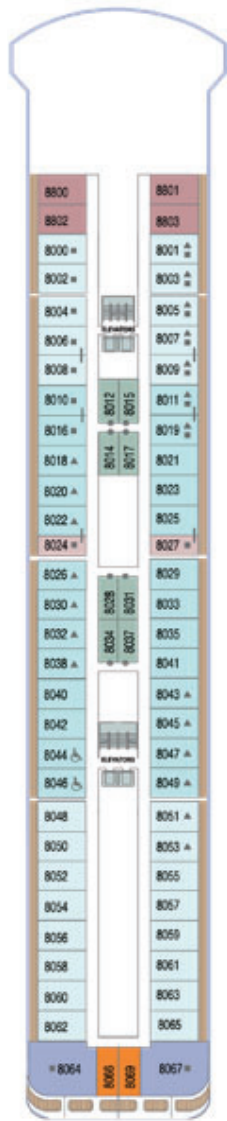

AZAMARA ONWARDSM

DECK 4

DECK 5

DECK 6

DECK 7

SHIP SPECIFICATIONS	
Occupancy	684
Net Tonnage	30,277
Length	592 feet (180 meters)
Beam	84 feet (25 meters)
Guest Decks	Eight
Cruising Speed	18.5 knots
Electric Current	110/220 AC
Refurbished	2022
Officers and Crew	408 International Officers, Crew & Staff
Ship's Registry	Malta

FOR MORE INFORMATION PLEASE CALL 1.855.AZAMARA OR VISIT AZAMARA.COM

DECK 8

DECK 9

DECK 10

DECK 11

KEY

-  Convertible Sofa Bed
-  Club Continent Suites with Tub
-  Interior Stateroom Door Location
-  Connecting Staterooms
-  Restrooms
-  Smoking Area
-  Wheelchair-Accessible Stateroom

- | | |
|------------------|--|
| OCEANVIEW |  04 Club Oceanview Stateroom |
| |  05 Club Oceanview Stateroom |
| |  06 Club Oceanview Stateroom |
| |  08 Club Oceanview Stateroom* |
| INTERIOR |  09 Club Interior Stateroom |
| |  10 Club Interior Stateroom |
| |  11 Club Interior Stateroom |
| |  12 Club Interior Stateroom |

*Category 08 Staterooms have obstructed views. Deck plans are not drawn to scale, and deck numbers reflect guest levels only.

AZAMARA QUEST®

DECK 4

DECK 5

DECK 6

DECK 7

SHIP SPECIFICATIONS	
Occupancy	702 (Double occupancy)
Net Tonnage	30,277
Length	592 feet (180 meters)
Beam	84 feet (25 meters)
Guest Decks	Eight
Cruising Speed	18.5 knots
Electric Current	110/220 AC
Refurbished	2021
Officers and Crew	408 International Officers, Crew & Staff
Ship's Registry	Malta