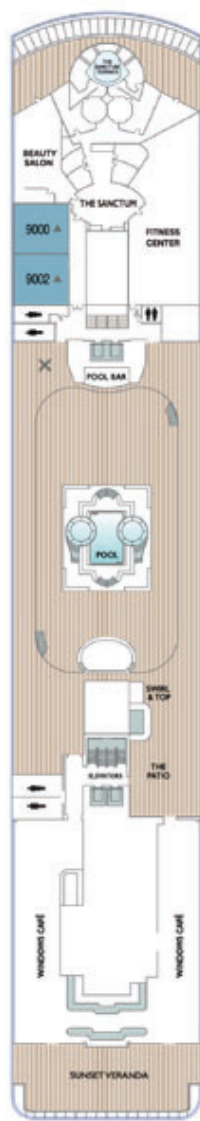

AZAMARA ONWARDSM

DECK 4

DECK 5

DECK 6

DECK 7

SHIP SPECIFICATIONS	
Occupancy	684
Net Tonnage	30,277
Length	592 feet (180 meters)
Beam	84 feet (25 meters)
Guest Decks	Eight
Cruising Speed	18.5 knots
Electric Current	110/220 AC
Refurbished	2022
Officers and Crew	408 International Officers, Crew & Staff
Ship's Registry	Malta

FOR MORE INFORMATION PLEASE CALL 1.855.AZAMARA OR VISIT AZAMARA.COM

DECK 8

DECK 9

DECK 10

DECK 11

KEY

-  Convertible Sofa Bed
-  Club Continent Suites with Tub
-  Interior Stateroom Door Location
-  Connecting Staterooms
-  Restrooms
-  Smoking Area
-  Wheelchair-Accessible Stateroom

- | | |
|----------------|--|
| SUITES |  CW Club World Owner's Suite |
| |  CO Club Ocean Suite |
| |  SP Club Spa Suite |
| |  N1 Club Continent Suite |
| |  N2 Club Continent Suite |
| |  P1 Club Veranda Plus Stateroom |
| VERANDA |  P2 Club Veranda Plus Stateroom |
| |  P3 Club Veranda Plus Stateroom |
| |  V1 Club Veranda Stateroom |
| |  V2 Club Veranda Stateroom |
| |  V3 Club Veranda Stateroom |

- | | |
|------------------|--|
| OCEANVIEW |  04 Club Oceanview Stateroom |
| |  05 Club Oceanview Stateroom |
| |  06 Club Oceanview Stateroom |
| |  08 Club Oceanview Stateroom* |
| INTERIOR |  09 Club Interior Stateroom |
| |  10 Club Interior Stateroom |
| |  11 Club Interior Stateroom |
| |  12 Club Interior Stateroom |