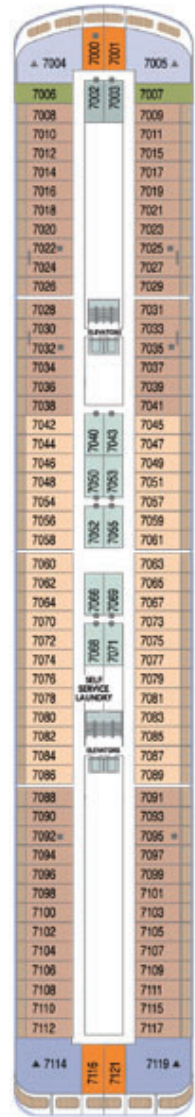

AZAMARA ONWARDSM

DECK 4

DECK 5

DECK 6

DECK 7

SHIP SPECIFICATIONS	
Occupancy	684
Net Tonnage	30,277
Length	592 feet (180 meters)
Beam	84 feet (25 meters)
Guest Decks	Eight
Cruising Speed	18.5 knots
Electric Current	110/220 AC
Refurbished	2022
Officers and Crew	408 International Officers, Crew & Staff
Ship's Registry	Malta

- | | |
|----------------|--|
| SUITES |  CW Club World Owner's Suite |
| |  CO Club Ocean Suite |
| |  SP Club Spa Suite |
| |  N1 Club Continent Suite |
| |  N2 Club Continent Suite |
| |  P1 Club Veranda Plus Stateroom |
| VERANDA |  P2 Club Veranda Plus Stateroom |
| |  P3 Club Veranda Plus Stateroom |
| |  V1 Club Veranda Stateroom |
| |  V2 Club Veranda Stateroom |
| |  V3 Club Veranda Stateroom |

- | | |
|------------------|--|
| OCEANVIEW |  04 Club Oceanview Stateroom |
| |  05 Club Oceanview Stateroom |
| |  06 Club Oceanview Stateroom |
| |  08 Club Oceanview Stateroom* |
| INTERIOR |  09 Club Interior Stateroom |
| |  10 Club Interior Stateroom |
| |  11 Club Interior Stateroom |
| |  12 Club Interior Stateroom |

*Category 08 Staterooms have obstructed views. Deck plans are not drawn to scale, and deck numbers reflect guest levels only.

AZAMARA QUEST®

DECK 4

DECK 5

DECK 6

DECK 7

SHIP SPECIFICATIONS	
Occupancy	702 (Double occupancy)
Net Tonnage	30,277
Length	592 feet (180 meters)
Beam	84 feet (25 meters)
Guest Decks	Eight
Cruising Speed	18.5 knots
Electric Current	110/220 AC
Refurbished	2021
Officers and Crew	408 International Officers, Crew & Staff
Ship's Registry	Malta