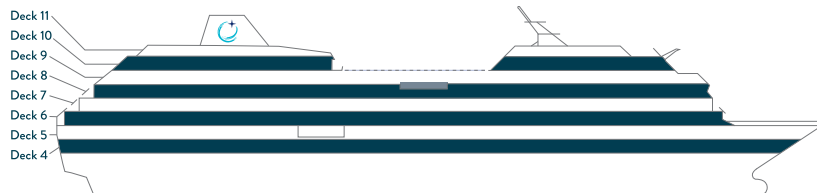

*Category 08 Staterooms have obstructed views. Deck plans are not drawn to scale, and deck numbers reflect guest levels only.

AZAMARA QUEST®

DECK 4

DECK 5

DECK 6

DECK 7

SHIP SPECIFICATIONS	
Occupancy	702 (Double occupancy)
Net Tonnage	30,277
Length	592 feet (180 meters)
Beam	84 feet (25 meters)
Guest Decks	Eight
Cruising Speed	18.5 knots
Electric Current	110/220 AC
Refurbished	2021
Officers and Crew	408 International Officers, Crew & Staff
Ship's Registry	Malta