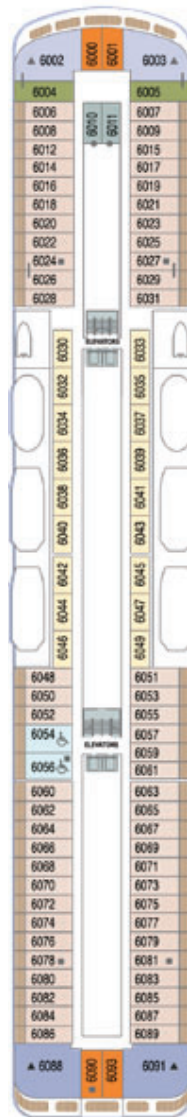

AZAMARA ONWARDSM

DECK 4

DECK 5

DECK 6

DECK 7

SHIP SPECIFICATIONS	
Occupancy	684
Net Tonnage	30,277
Length	592 feet (180 meters)
Beam	84 feet (25 meters)
Guest Decks	Eight
Cruising Speed	18.5 knots
Electric Current	110/220 AC
Refurbished	2022
Officers and Crew	408 International Officers, Crew & Staff
Ship's Registry	Malta

- | | |
|----------------|--|
| SUITES |  CW Club World Owner's Suite |
| |  CO Club Ocean Suite |
| |  SP Club Spa Suite |
| |  N1 Club Continent Suite |
| |  N2 Club Continent Suite |
| |  P1 Club Veranda Plus Stateroom |
| VERANDA |  P2 Club Veranda Plus Stateroom |
| |  P3 Club Veranda Plus Stateroom |
| |  V1 Club Veranda Stateroom |
| |  V2 Club Veranda Stateroom |
| |  V3 Club Veranda Stateroom |

- | | |
|------------------|--|
| OCEANVIEW |  04 Club Oceanview Stateroom |
| |  05 Club Oceanview Stateroom |
| |  06 Club Oceanview Stateroom |
| |  08 Club Oceanview Stateroom* |
| INTERIOR |  09 Club Interior Stateroom |
| |  10 Club Interior Stateroom |
| |  11 Club Interior Stateroom |
| |  12 Club Interior Stateroom |

*Category 08 Staterooms have obstructed views. Deck plans are not drawn to scale, and deck numbers reflect guest levels only.

AZAMARA QUEST®

DECK 4

DECK 5

DECK 6

DECK 7

SHIP SPECIFICATIONS	
Occupancy	702 (Double occupancy)
Net Tonnage	30,277
Length	592 feet (180 meters)
Beam	84 feet (25 meters)
Guest Decks	Eight
Cruising Speed	18.5 knots
Electric Current	110/220 AC
Refurbished	2021
Officers and Crew	408 International Officers, Crew & Staff
Ship's Registry	Malta