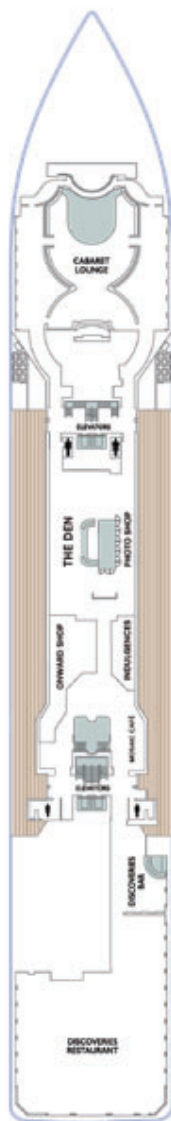

AZAMARA ONWARDSM

DECK 4

DECK 5

DECK 6

DECK 7

SHIP SPECIFICATIONS	
Occupancy	684
Net Tonnage	30,277
Length	592 feet (180 meters)
Beam	84 feet (25 meters)
Guest Decks	Eight
Cruising Speed	18.5 knots
Electric Current	110/220 AC
Refurbished	2022
Officers and Crew	408 International Officers, Crew & Staff
Ship's Registry	Malta

FOR MORE INFORMATION PLEASE CALL 1.855.AZAMARA OR VISIT AZAMARA.COM

DECK 8

DECK 9

DECK 10

DECK 11

KEY

-  Convertible Sofa Bed
-  Club Continent Suites with Tub
-  Interior Stateroom Door Location
-  Connecting Staterooms
-  Restrooms
-  Smoking Area
-  Wheelchair-Accessible Stateroom

- | | |
|----------------|--|
| SUITES |  CW Club World Owner's Suite |
| |  CO Club Ocean Suite |
| |  SP Club Spa Suite |
| |  N1 Club Continent Suite |
| |  N2 Club Continent Suite |
| |  P1 Club Veranda Plus Stateroom |
| VERANDA |  P2 Club Veranda Plus Stateroom |
| |  P3 Club Veranda Plus Stateroom |
| |  V1 Club Veranda Stateroom |
| |  V2 Club Veranda Stateroom |
| |  V3 Club Veranda Stateroom |

- | | |
|------------------|--|
| OCEANVIEW |  04 Club Oceanview Stateroom |
| |  05 Club Oceanview Stateroom |
| |  06 Club Oceanview Stateroom |
| |  08 Club Oceanview Stateroom* |
| INTERIOR |  09 Club Interior Stateroom |
| |  10 Club Interior Stateroom |
| |  11 Club Interior Stateroom |
| |  12 Club Interior Stateroom |