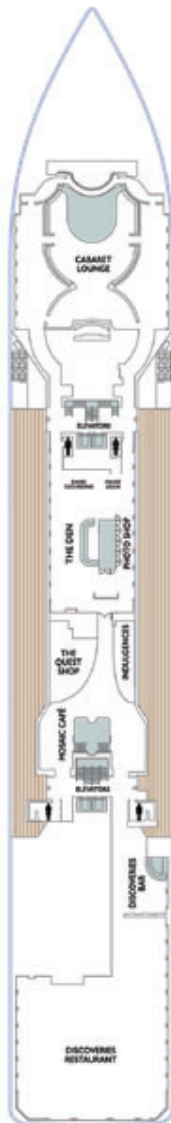

AZAMARA QUEST®

DECK 5

SHIP SPECIFICATIONS	
Occupancy	702 (Double occupancy)
Net Tonnage	30,277
Length	592 feet (180 meters)
Beam	84 feet (25 meters)
Guest Decks	Eight
Cruising Speed	18.5 knots
Electric Current	110/220 AC
Refurbished	2021
Officers and Crew	408 International Officers, Crew & Staff
Ship's Registry	Malta

FOR MORE INFORMATION PLEASE CALL 1.855.AZAMARA OR VISIT AZAMARA.COM