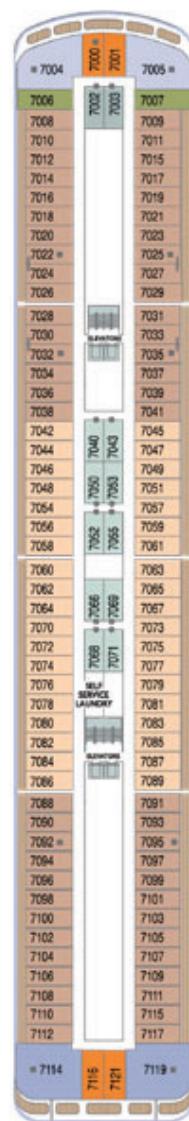

AZAMARA ONWARDSM

DECK 4

DECK 5

DECK 6

DECK 7

SHIP SPECIFICATIONS	
Occupancy	684
Net Tonnage	30,277
Length	592 feet (180 meters)
Beam	84 feet (25 meters)
Guest Decks	Eight
Cruising Speed	18.5 knots
Electric Current	110/220 AC
Refurbished	2022
Officers and Crew	408 International Officers, Crew & Staff
Ship's Registry	Malta

FOR MORE INFORMATION PLEASE CALL 1.855.AZAMARA OR VISIT AZAMARA.COM

DECK 8

DECK 9

DECK 10

DECK 11

KEY

-  Convertible Sofa Bed
-  Club Continent Suites with Tub
-  Interior Stateroom Door Location
-  Connecting Staterooms
-  Restrooms
-  Smoking Area
-  Wheelchair-Accessible Stateroom

- | | |
|----------------|--|
| SUITES |  CW Club World Owner's Suite |
| |  CO Club Ocean Suite |
| |  SP Club Spa Suite |
| |  N1 Club Continent Suite |
| |  N2 Club Continent Suite |
| |  P1 Club Veranda Plus Stateroom |
| VERANDA |  P2 Club Veranda Plus Stateroom |
| |  P3 Club Veranda Plus Stateroom |
| |  V1 Club Veranda Stateroom |
| |  V2 Club Veranda Stateroom |
| |  V3 Club Veranda Stateroom |

- | | |
|------------------|--|
| OCEANVIEW |  04 Club Oceanview Stateroom |
| |  05 Club Oceanview Stateroom |
| |  06 Club Oceanview Stateroom |
| |  08 Club Oceanview Stateroom* |
| INTERIOR |  09 Club Interior Stateroom |
| |  10 Club Interior Stateroom |
| |  11 Club Interior Stateroom |
| |  12 Club Interior Stateroom |