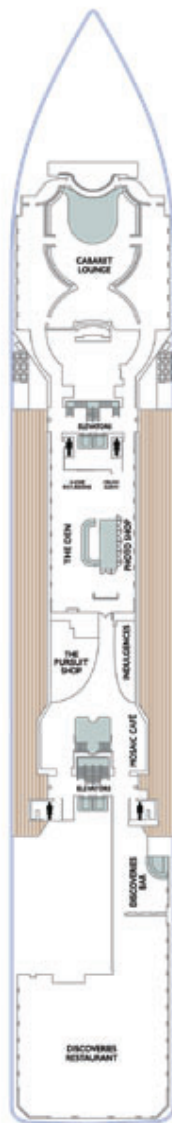

AZAMARA PURSUIT®

DECK 4

DECK 5

DECK 6

DECK 7

SHIP SPECIFICATIONS	
Occupancy	702 (Double occupancy)
Net Tonnage	30,277
Length	592 feet (180 meters)
Beam	84 feet (25 meters)
Guest Decks	Eight
Cruising Speed	18.5 knots
Electric Current	110/220 AC
Refurbished	2021
Officers and Crew	408 International Officers, Crew & Staff
Ship's Registry	Malta

FOR MORE INFORMATION PLEASE CALL 1.855.AZAMARA OR VISIT AZAMARA.COM

DECK 8

DECK 9

DECK 10

DECK 11

KEY

-  Convertible Sofa Bed
-  Club Continent Suites with Tub
-  Interior Stateroom Door Location
-  Connecting Staterooms
-  Restrooms
-  Smoking Area
-  Wheelchair-Accessible Stateroom

SUITES

-  CW Club World Owner's Suite
-  CO Club Ocean Suite
-  SP Club Spa Suite
-  N1 Club Continent Suite
-  N2 Club Continent Suite

VERANDA

-  P1 Club Veranda Plus Stateroom
-  P2 Club Veranda Plus Stateroom
-  P3 Club Veranda Plus Stateroom
-  V1 Club Veranda Stateroom
-  V2 Club Veranda Stateroom
-  V3 Club Veranda Stateroom

OCEANVIEW

-  04 Club Oceanview Stateroom
-  05 Club Oceanview Stateroom
-  06 Club Oceanview Stateroom
-  08 Club Oceanview Stateroom*

INTERIOR

-  09 Club Interior Stateroom
-  10 Club Interior Stateroom
-  11 Club Interior Stateroom
-  12 Club Interior Stateroom