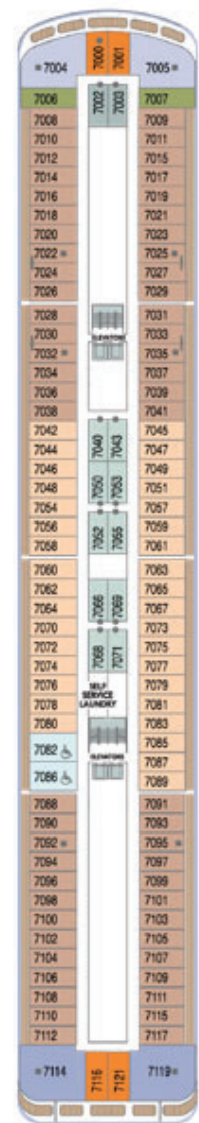

AZAMARA PURSUIT®

DECK 4

DECK 5

DECK 6

DECK 7

SHIP SPECIFICATIONS	
Occupancy	702 (Double occupancy)
Net Tonnage	30,277
Length	592 feet (180 meters)
Beam	84 feet (25 meters)
Guest Decks	Eight
Cruising Speed	18.5 knots
Electric Current	110/220 AC
Refurbished	2021
Officers and Crew	408 International Officers, Crew & Staff
Ship's Registry	Malta

FOR MORE INFORMATION PLEASE CALL 1.855.AZAMARA OR VISIT AZAMARA.COM

DECK 8

DECK 9

DECK 10

DECK 11

KEY

-  Convertible Sofa Bed
-  Club Continent Suites with Tub
-  Interior Stateroom Door Location
-  Connecting Staterooms
-  Restrooms
-  Smoking Area
-  Wheelchair-Accessible Stateroom

SUITES

-  CW Club World Owner's Suite
-  CO Club Ocean Suite
-  SP Club Spa Suite
-  N1 Club Continent Suite
-  N2 Club Continent Suite

VERANDA

-  P1 Club Veranda Plus Stateroom
-  P2 Club Veranda Plus Stateroom
-  P3 Club Veranda Plus Stateroom
-  V1 Club Veranda Stateroom
-  V2 Club Veranda Stateroom
-  V3 Club Veranda Stateroom

OCEANVIEW

-  04 Club Oceanview Stateroom
-  05 Club Oceanview Stateroom
-  06 Club Oceanview Stateroom
-  08 Club Oceanview Stateroom*

INTERIOR

-  09 Club Interior Stateroom
-  10 Club Interior Stateroom
-  11 Club Interior Stateroom
-  12 Club Interior Stateroom