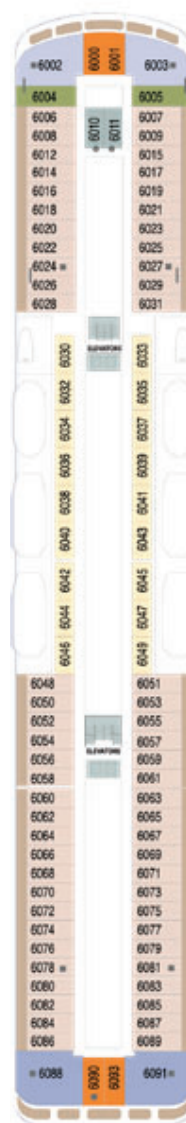

AZAMARA PURSUIT®

DECK 4

DECK 5

DECK 6

DECK 7

SHIP SPECIFICATIONS	
Occupancy	702 (Double occupancy)
Net Tonnage	30,277
Length	592 feet (180 meters)
Beam	84 feet (25 meters)
Guest Decks	Eight
Cruising Speed	18.5 knots
Electric Current	110/220 AC
Refurbished	2021
Officers and Crew	408 International Officers, Crew & Staff
Ship's Registry	Malta

FOR MORE INFORMATION PLEASE CALL 1.855.AZAMARA OR VISIT AZAMARA.COM

DECK 8

DECK 9

DECK 10

DECK 11

KEY

-  Convertible Sofa Bed
-  Club Continent Suites with Tub
-  Interior Stateroom Door Location
-  Connecting Staterooms
-  Restrooms
-  Smoking Area
-  Wheelchair-Accessible Stateroom

SUITES

-  CW Club World Owner's Suite
-  CO Club Ocean Suite
-  SP Club Spa Suite
-  N1 Club Continent Suite
-  N2 Club Continent Suite

VERANDA

-  P1 Club Veranda Plus Stateroom
-  P2 Club Veranda Plus Stateroom
-  P3 Club Veranda Plus Stateroom
-  V1 Club Veranda Stateroom
-  V2 Club Veranda Stateroom
-  V3 Club Veranda Stateroom

OCEANVIEW

-  04 Club Oceanview Stateroom
-  05 Club Oceanview Stateroom
-  06 Club Oceanview Stateroom
-  08 Club Oceanview Stateroom*

INTERIOR

-  09 Club Interior Stateroom
-  10 Club Interior Stateroom
-  11 Club Interior Stateroom
-  12 Club Interior Stateroom