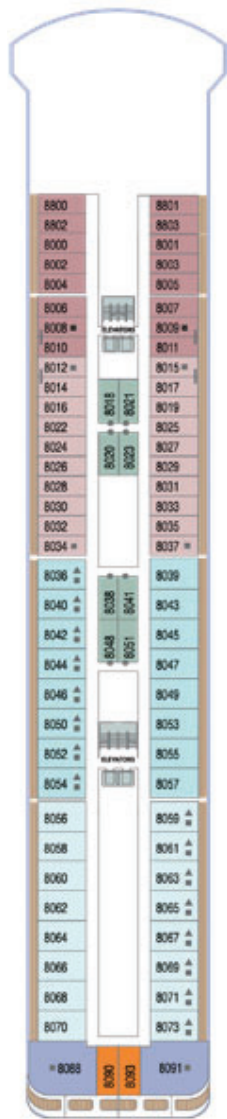

AZAMARA PURSUIT®

DECK 4

DECK 5

DECK 6

DECK 7

SHIP SPECIFICATIONS	
Occupancy	702 (Double occupancy)
Net Tonnage	30,277
Length	592 feet (180 meters)
Beam	84 feet (25 meters)
Guest Decks	Eight
Cruising Speed	18.5 knots
Electric Current	110/220 AC
Refurbished	2021
Officers and Crew	408 International Officers, Crew & Staff
Ship's Registry	Malta

FOR MORE INFORMATION PLEASE CALL 1.855.AZAMARA OR VISIT AZAMARA.COM

DECK 8

DECK 9

DECK 10

DECK 11

KEY

-  Convertible Sofa Bed
-  Club Continent Suites with Tub
-  Interior Stateroom Door Location
-  Connecting Staterooms
-  Restrooms
-  Smoking Area
-  Wheelchair-Accessible Stateroom

SUITES

-  CW Club World Owner's Suite
-  CO Club Ocean Suite
-  SP Club Spa Suite
-  N1 Club Continent Suite
-  N2 Club Continent Suite

VERANDA

-  P1 Club Veranda Plus Stateroom
-  P2 Club Veranda Plus Stateroom
-  P3 Club Veranda Plus Stateroom
-  V1 Club Veranda Stateroom
-  V2 Club Veranda Stateroom
-  V3 Club Veranda Stateroom

OCEANVIEW

-  04 Club Oceanview Stateroom
-  05 Club Oceanview Stateroom
-  06 Club Oceanview Stateroom
-  08 Club Oceanview Stateroom*

INTERIOR

-  09 Club Interior Stateroom
-  10 Club Interior Stateroom
-  11 Club Interior Stateroom
-  12 Club Interior Stateroom