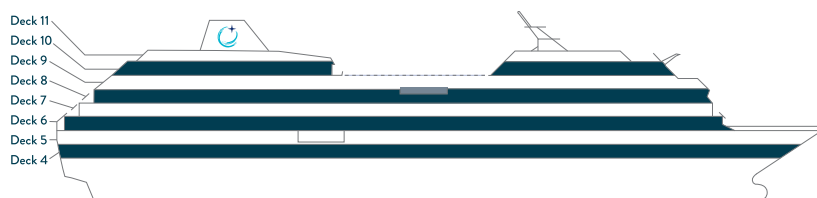

AZAMARA PURSUIT®

DECK 4

DECK 5

DECK 6

DECK 7

SHIP SPECIFICATIONS	
Occupancy	702 (Double occupancy)
Net Tonnage	30,277
Length	592 feet (180 meters)
Beam	84 feet (25 meters)
Guest Decks	Eight
Cruising Speed	18.5 knots
Electric Current	110/220 AC
Refurbished	2021
Officers and Crew	408 International Officers, Crew & Staff
Ship's Registry	Malta

FOR MORE INFORMATION PLEASE CALL 1.855.AZAMARA OR VISIT AZAMARA.COM

DECK 8

DECK 9

DECK 10

DECK 11

KEY

-  Convertible Sofa Bed
-  Club Continent Suites with Tub
-  Interior Stateroom Door Location
-  Connecting Staterooms
-  Restrooms
-  Smoking Area
-  Wheelchair-Accessible Stateroom