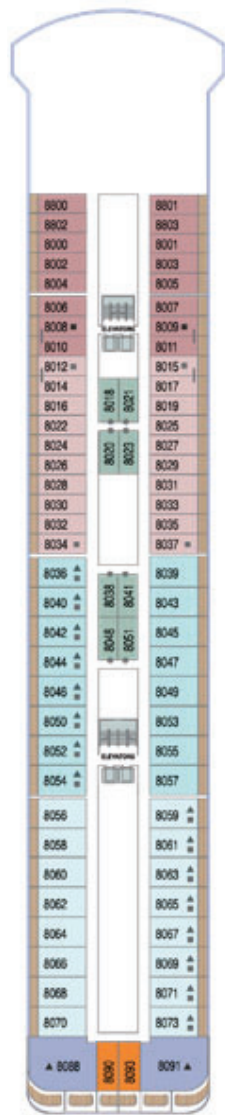

# AZAMARA QUEST®

DECK 4

DECK 5

DECK 6

DECK 7

SHIP SPECIFICATIONS	
Occupancy	702 (Double occupancy)
Net Tonnage	30,277
Length	592 feet (180 meters)
Beam	84 feet (25 meters)
Guest Decks	Eight
Cruising Speed	18.5 knots
Electric Current	110/220 AC
Refurbished	2021
Officers and Crew	408 International Officers, Crew & Staff
Ship's Registry	Malta

FOR MORE INFORMATION PLEASE CALL 1.855.AZAMARA OR VISIT AZAMARA.COM

DECK 8

DECK 9

DECK 10

DECK 11

**KEY**

-  Convertible Sofa Bed
-  Club Continent Suites with Tub
-  Interior Stateroom Door Location
-  Connecting Staterooms
-  Restrooms
-  Smoking Area
-  Wheelchair-Accessible Stateroom

**SUITES**

-  CW Club World Owner's Suite
-  CO Club Ocean Suite
-  SP Club Spa Suite
-  N1 Club Continent Suite
-  N2 Club Continent Suite

**VERANDA**

-  P1 Club Veranda Plus Stateroom
-  P2 Club Veranda Plus Stateroom
-  P3 Club Veranda Plus Stateroom
-  V1 Club Veranda Stateroom
-  V2 Club Veranda Stateroom
-  V3 Club Veranda Stateroom

**OCEANVIEW**

-  04 Club Oceanview Stateroom
-  05 Club Oceanview Stateroom
-  06 Club Oceanview Stateroom
-  08 Club Oceanview Stateroom\*

**INTERIOR**

-  09 Club Interior Stateroom
-  10 Club Interior Stateroom
-  11 Club Interior Stateroom
-  12 Club Interior Stateroom