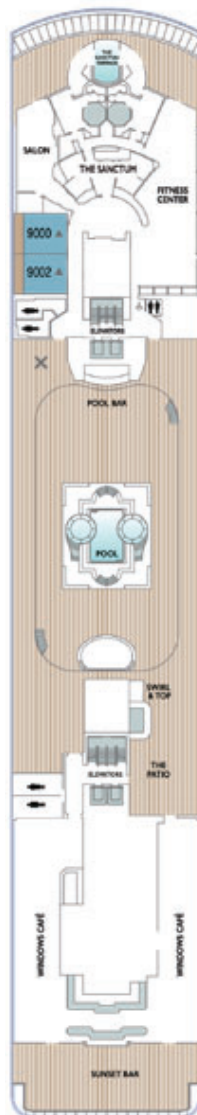

# AZAMARA QUEST®

DECK 4

DECK 5

DECK 6

DECK 7

SHIP SPECIFICATIONS	
Occupancy	702 (Double occupancy)
Net Tonnage	30,277
Length	592 feet (180 meters)
Beam	84 feet (25 meters)
Guest Decks	Eight
Cruising Speed	18.5 knots
Electric Current	110/220 AC
Refurbished	2021
Officers and Crew	408 International Officers, Crew & Staff
Ship's Registry	Malta

FOR MORE INFORMATION PLEASE CALL 1.855.AZAMARA OR VISIT AZAMARA.COM

DECK 8

DECK 9

DECK 10

DECK 11

**KEY**

-  Convertible Sofa Bed
-  Club Continent Suites with Tub
-  Interior Stateroom Door Location
-  Connecting Staterooms
-  Restrooms
-  Smoking Area
-  Wheelchair-Accessible Stateroom

**SUITES**

-  CW Club World Owner's Suite
-  CO Club Ocean Suite
-  SP Club Spa Suite
-  N1 Club Continent Suite
-  N2 Club Continent Suite

**VERANDA**

-  P1 Club Veranda Plus Stateroom
-  P2 Club Veranda Plus Stateroom
-  P3 Club Veranda Plus Stateroom
-  V1 Club Veranda Stateroom
-  V2 Club Veranda Stateroom
-  V3 Club Veranda Stateroom

**OCEANVIEW**

-  04 Club Oceanview Stateroom
-  05 Club Oceanview Stateroom
-  06 Club Oceanview Stateroom
-  08 Club Oceanview Stateroom\*

**INTERIOR**

-  09 Club Interior Stateroom
-  10 Club Interior Stateroom
-  11 Club Interior Stateroom
-  12 Club Interior Stateroom