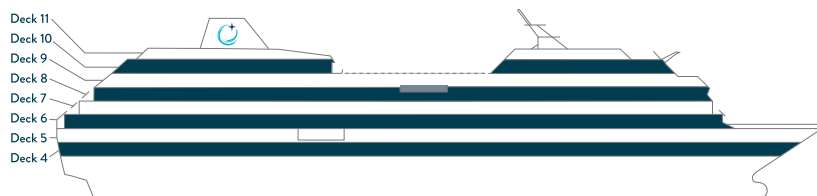

# AZAMARA QUEST®

DECK 4

DECK 5

DECK 6

DECK 7

SHIP SPECIFICATIONS	
Occupancy	702 (Double occupancy)
Net Tonnage	30,277
Length	592 feet (180 meters)
Beam	84 feet (25 meters)
Guest Decks	Eight
Cruising Speed	18.5 knots
Electric Current	110/220 AC
Refurbished	2021
Officers and Crew	408 International Officers, Crew & Staff
Ship's Registry	Malta

FOR MORE INFORMATION PLEASE CALL 1.855.AZAMARA OR VISIT AZAMARA.COM

DECK 8

DECK 9

DECK 10

DECK 11

**KEY**

-  Convertible Sofa Bed
-  Club Continent Suites with Tub
-  Interior Stateroom Door Location
-  Connecting Staterooms
-  Restrooms
-  Smoking Area
-  Wheelchair-Accessible Stateroom