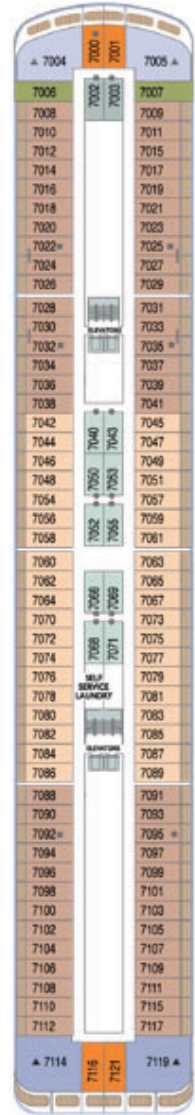

# AZAMARA QUEST®

DECK 4

DECK 5

DECK 6

DECK 7

SHIP SPECIFICATIONS	
Occupancy	702 (Double occupancy)
Net Tonnage	30,277
Length	592 feet (180 meters)
Beam	84 feet (25 meters)
Guest Decks	Eight
Cruising Speed	18.5 knots
Electric Current	110/220 AC
Refurbished	2021
Officers and Crew	408 International Officers, Crew & Staff
Ship's Registry	Malta

FOR MORE INFORMATION PLEASE CALL 1.855.AZAMARA OR VISIT AZAMARA.COM

DECK 8

DECK 9

DECK 10

DECK 11

**KEY**

-  Convertible Sofa Bed
-  Club Continent Suites with Tub
-  Interior Stateroom Door Location
-  Connecting Staterooms
-  Restrooms
-  Smoking Area
-  Wheelchair-Accessible Stateroom

**SUITES**

-  CW Club World Owner's Suite
-  CO Club Ocean Suite
-  SP Club Spa Suite
-  N1 Club Continent Suite
-  N2 Club Continent Suite

**VERANDA**

-  P1 Club Veranda Plus Stateroom
-  P2 Club Veranda Plus Stateroom
-  P3 Club Veranda Plus Stateroom
-  V1 Club Veranda Stateroom
-  V2 Club Veranda Stateroom
-  V3 Club Veranda Stateroom

**OCEANVIEW**

-  04 Club Oceanview Stateroom
-  05 Club Oceanview Stateroom
-  06 Club Oceanview Stateroom
-  08 Club Oceanview Stateroom\*

**INTERIOR**

-  09 Club Interior Stateroom
-  10 Club Interior Stateroom
-  11 Club Interior Stateroom
-  12 Club Interior Stateroom