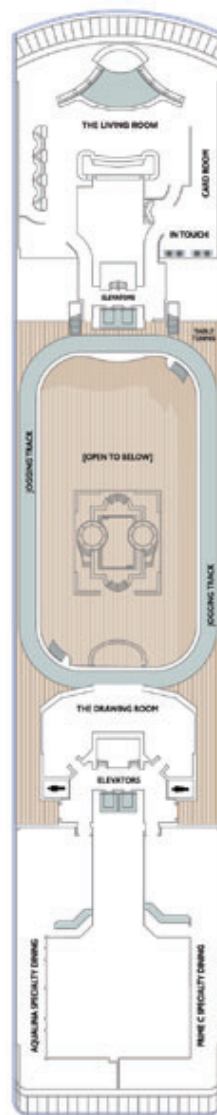

# AZAMARA QUEST®

DECK 4

DECK 5

DECK 6

DECK 7

SHIP SPECIFICATIONS	
Occupancy	702 (Double occupancy)
Net Tonnage	30,277
Length	592 feet (180 meters)
Beam	84 feet (25 meters)
Guest Decks	Eight
Cruising Speed	18.5 knots
Electric Current	110/220 AC
Refurbished	2021
Officers and Crew	408 International Officers, Crew & Staff
Ship's Registry	Malta

FOR MORE INFORMATION PLEASE CALL 1.855.AZAMARA OR VISIT AZAMARA.COM

DECK 8

DECK 9

DECK 10

DECK 11

**KEY**

-  Convertible Sofa Bed
-  Club Continent Suites with Tub
-  Interior Stateroom Door Location
-  Connecting Staterooms
-  Restrooms
-  Smoking Area
-  Wheelchair-Accessible Stateroom

**SUITES**

-  CW Club World Owner's Suite
-  CO Club Ocean Suite
-  SP Club Spa Suite
-  N1 Club Continent Suite
-  N2 Club Continent Suite

**VERANDA**

-  P1 Club Veranda Plus Stateroom
-  P2 Club Veranda Plus Stateroom
-  P3 Club Veranda Plus Stateroom
-  V1 Club Veranda Stateroom
-  V2 Club Veranda Stateroom
-  V3 Club Veranda Stateroom

**OCEANVIEW**

-  04 Club Oceanview Stateroom
-  05 Club Oceanview Stateroom
-  06 Club Oceanview Stateroom
-  08 Club Oceanview Stateroom\*

**INTERIOR**

-  09 Club Interior Stateroom
-  10 Club Interior Stateroom
-  11 Club Interior Stateroom
-  12 Club Interior Stateroom