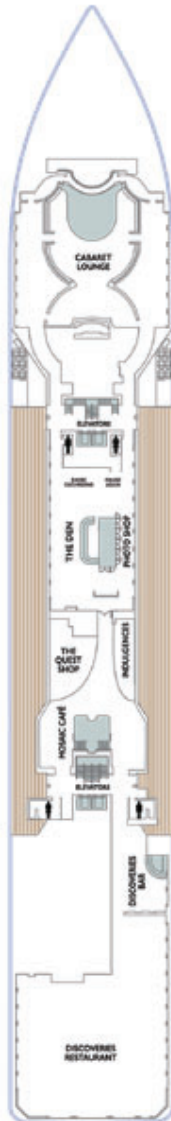

# AZAMARA QUEST®

DECK 4

DECK 5

DECK 6

DECK 7

SHIP SPECIFICATIONS	
Occupancy	702 (Double occupancy)
Net Tonnage	30,277
Length	592 feet (180 meters)
Beam	84 feet (25 meters)
Guest Decks	Eight
Cruising Speed	18.5 knots
Electric Current	110/220 AC
Refurbished	2021
Officers and Crew	408 International Officers, Crew & Staff
Ship's Registry	Malta

FOR MORE INFORMATION PLEASE CALL 1.855.AZAMARA OR VISIT AZAMARA.COM

DECK 8

DECK 9

DECK 10

DECK 11

**KEY**

-  Convertible Sofa Bed
-  Club Continent Suites with Tub
-  Interior Stateroom Door Location
-  Connecting Staterooms
-  Restrooms
-  Smoking Area
-  Wheelchair-Accessible Stateroom

**SUITES**

-  CW Club World Owner's Suite
-  CO Club Ocean Suite
-  SP Club Spa Suite
-  N1 Club Continent Suite
-  N2 Club Continent Suite

**VERANDA**

-  P1 Club Veranda Plus Stateroom
-  P2 Club Veranda Plus Stateroom
-  P3 Club Veranda Plus Stateroom
-  V1 Club Veranda Stateroom
-  V2 Club Veranda Stateroom
-  V3 Club Veranda Stateroom

**OCEANVIEW**

-  04 Club Oceanview Stateroom
-  05 Club Oceanview Stateroom
-  06 Club Oceanview Stateroom
-  08 Club Oceanview Stateroom\*

**INTERIOR**

-  09 Club Interior Stateroom
-  10 Club Interior Stateroom
-  11 Club Interior Stateroom
-  12 Club Interior Stateroom