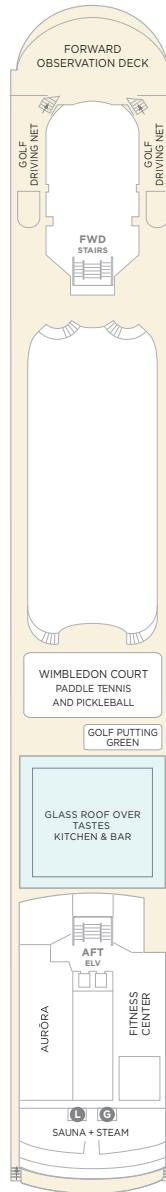

2023 JUNIOR CRYSTAL PENTHOUSE SUITE

2023 SAPPHIRE VERANDA SUITE

2023 SAPPHIRE OCEAN VIEW SUITE

● SAPPHIRE VERANDA SUITE
SUITE UP TO 430 SQ FT VERANDA UP TO 107 SQ FT

- Private veranda
- Spacious living room and dining area
- Queen-size bed or twin beds with sumptuous bedding, and a third berth
- Walk-in closet
- Two TVs
- Washer and dryer combo available in select suites
- Classic suite features a separate soaking bathtub
- Classic and 2017 suites include a bidet
- Turndown service with handmade truffles
- Dry cleaning for five pieces plus one complimentary bag of laundry every 10 cruise days
- Complimentary pressing (5pcs/day)
- Afternoon canapés
- Espresso maker
- Binoculars

- Large picture window
- Sizeable living area with sofa and TV
- Queen-size bed or twin beds with sumptuous bedding
- Walk-in shower

CRYSTAL SYMPHONY

GUEST CAPACITY: 606

DECK 5

- SUITES & GUEST ROOMS 5001 - 5023
- REDESIGNED IN 2023
- CONCIERGE
- CRYSTAL COVE
- CRYSTAL PLAZA
- RECEPTION
- FUTURE SALES CONSULTANT
- MEDICAL CENTER
- SHORE EXCURSIONS
- WATERSIDE RESTAURANT

DECK 6

DECK 7

- SUITES & GUEST ROOMS 7001 - 7083
- REDESIGNED IN 2023
- SHUFFLEBOARD

DECK 7

DECK 8

- SUITES & GUEST ROOMS 8001 - 8087
- REDESIGNED IN 2023
- LAUNDERETTE
- TABLE TENNIS

DECK 8

SUITES & GUEST ROOMS

- ACCESSIBLE SUITES 
- CONNECTING SUITES 
- SUITES & GUEST ROOMS BEYOND THE FORWARD ELEVATORS ARE SUBJECT TO ALTERNATIVE PRICING

DECK 9

DECK 10

DECK 11

DECK 12

DECK 9

SUITES & GUEST ROOMS
9001 - 9019 AND 9060 - 9077
REDESIGNED IN 2023
GUEST ROOMS 9020 - 9059
REDESIGNED IN 2017 AND 2023
LAUNDERETTE