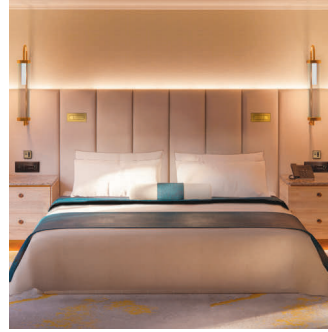

2023 SAPPHIRE OCEAN VIEW SUITE

● SAPPHIRE VERANDA SUITE
SUITE UP TO 430 SQ FT VERANDA UP TO 107 SQ FT

- Private veranda
- Spacious living room and dining area
- Queen-size bed or twin beds with sumptuous bedding, and a third berth
- Walk-in closet
- Two TVs
- Washer and dryer combo available in select suites
- Classic suite features a separate soaking bathtub
- Classic and 2017 suites include a bidet
- Turndown service with handmade truffles
- Dry cleaning for five pieces plus one complimentary bag of laundry every 10 cruise days
- Complimentary pressing (5pcs/day)
- Afternoon canapés
- Espresso maker
- Binoculars

● SAPPHIRE OCEAN VIEW SUITE UP TO 430 SQ FT

- Large picture window
- Spacious living room and dining area
- Queen-size bed or twin beds with sumptuous bedding, and a third berth
- Walk-in closet
- Two TVs
- Turndown service with handmade truffles
- Complimentary pressing (5pcs/day)
- Afternoon canapés
- Espresso maker
- Binoculars