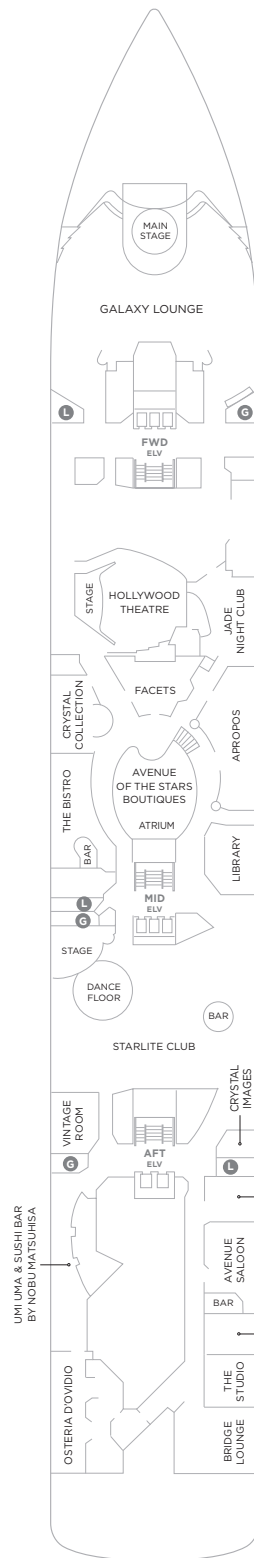

● SAPPHIRE OCEAN VIEW SUITE UP TO 430 SQ FT

- Large picture window
- Spacious living room and dining area
- Queen-size bed or twin beds with sumptuous bedding, and a third berth
- Walk-in closet
- Two TVs
- Turndown service with handmade truffles
- Complimentary pressing (5pcs/day)
- Afternoon canapés
- Espresso maker
- Binoculars

- Large picture window
- Sizeable living area with sofa and TV
- Queen-size bed or twin beds with sumptuous bedding
- Walk-in shower

CRYSTAL SYMPHONY

GUEST CAPACITY: 606

DECK 5

- SUITES & GUEST ROOMS 5001 - 5023
- REDESIGNED IN 2023
- CONCIERGE
- CRYSTAL COVE
- CRYSTAL PLAZA
- RECEPTION
- FUTURE SALES CONSULTANT
- MEDICAL CENTER
- SHORE EXCURSIONS
- WATERSIDE RESTAURANT

DECK 5

DECK 6

- APROPOS
- ATRIUM
- AVENUE SALOON
- BRIDGE LOUNGE
- CRYSTAL COLLECTION
- CRYSTAL IMAGES
- COMPUTER UNIVERSITY@SEA
- CONNOISSEUR CLUB
- FACETS
- GALAXY LOUNGE
- HOLLYWOOD THEATRE
- LIBRARY
- JADE NIGHT CLUB
- OSTERIA D'OVIDIO
- STARLITE CLUB
- THE BISTRO
- THE STUDIO
- UMI UMA & SUSHI BAR BY NOBU MATSUHISA
- THE VINTAGE ROOM

DECK 6

DECK 7

- SUITES & GUEST ROOMS 7001 - 7083
- REDESIGNED IN 2023
- SHUFFLEBOARD

DECK 7

DECK 8

- SUITES & GUEST ROOMS 8001 - 8087
- REDESIGNED IN 2023
- LAUNDERETTE
- TABLE TENNIS

DECK 8

SUITES & GUEST ROOMS