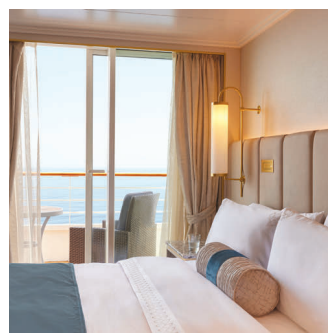

2023 DOUBLE GUEST ROOM WITH VERANDA

● AQUAMARINE VERANDA SUITE
SUITE UP TO 323 SQ FT | VERANDA UP TO 86 SQ FT

- Sizeable living area with TV
- Queen-size bed or twin beds with sumptuous bedding
- Vanity in dressing area
- Walk-in closet
- Classic suite features a separate soaking bathtub
- Afternoon canapés
- Espresso maker
- Binoculars

● DOUBLE GUEST ROOM WITH VERANDA SUITE UP TO 215 SQ FT | VERANDA UP TO 54 SQ FT

- Private veranda
- Sizeable living area with sofa and TV
- Queen-size bed or twin beds with sumptuous bedding
- Walk-in shower

● DOUBLE GUEST ROOM WITH VERANDA UP TO 215 SQ FT

- Private veranda
- Sizeable living area with sofa and TV
- Queen-size bed or twin beds with sumptuous bedding
- Walk-in shower

● SINGLE GUEST ROOM WITH OCEAN VIEW UP TO 215 SQ FT

- Large picture window
- Sizeable living area with sofa and TV
- Queen-size bed or twin beds with sumptuous bedding
- Walk-in shower