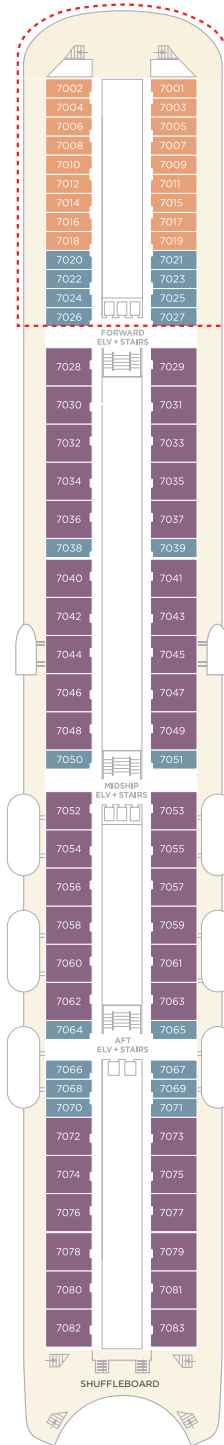

2023 JUNIOR CRYSTAL PENTHOUSE SUITE

2023 SAPPHIRE VERANDA SUITE

2023 SAPPHIRE OCEAN VIEW SUITE

● SAPPHIRE VERANDA SUITE
SUITE UP TO 430 SQ FT VERANDA UP TO 107 SQ FT

- Private veranda
- Spacious living room and dining area
- Queen-size bed or twin beds with sumptuous bedding, and a third berth
- Walk-in closet
- Two TVs
- Washer and dryer combo available in select suites
- Classic suite features a separate soaking bathtub
- Classic and 2017 suites include a bidet
- Turndown service with handmade truffles
- Dry cleaning for five pieces plus one complimentary bag of laundry every 10 cruise days
- Complimentary pressing (5pcs/day)
- Afternoon canapés
- Espresso maker
- Binoculars

- Large picture window
- Sizeable living area with sofa and TV
- Queen-size bed or twin beds with sumptuous bedding
- Walk-in shower

CRYSTAL SYMPHONY

GUEST CAPACITY: 606

DECK 5

- SUITES & GUEST ROOMS 5001 - 5023
- REDESIGNED IN 2023
- CONCIERGE
- CRYSTAL COVE
- CRYSTAL PLAZA
- RECEPTION
- FUTURE SALES CONSULTANT
- MEDICAL CENTER
- SHORE EXCURSIONS
- WATERSIDE RESTAURANT

DECK 5

DECK 6

- APROPOS
- ATRIUM
- AVENUE SALOON
- BRIDGE LOUNGE
- CRYSTAL COLLECTION
- CRYSTAL IMAGES
- COMPUTER UNIVERSITY@SEA
- CONNOISSEUR CLUB
- FACETS
- GALAXY LOUNGE
- HOLLYWOOD THEATRE
- LIBRARY
- JADE NIGHT CLUB
- OSTERIA D'OVIDIO
- STARLITE CLUB
- THE BISTRO
- THE STUDIO
- UMI UMA & SUSHI BAR BY NOBU MATSUHISA
- THE VINTAGE ROOM

DECK 6

DECK 7

- SUITES & GUEST ROOMS 7001 - 7083
- REDESIGNED IN 2023
- SHUFFLEBOARD

DECK 7

DECK 8

- SUITES & GUEST ROOMS 8001 - 8087
- REDESIGNED IN 2023
- LAUNDERETTE
- TABLE TENNIS

DECK 8

SUITES & GUEST ROOMS