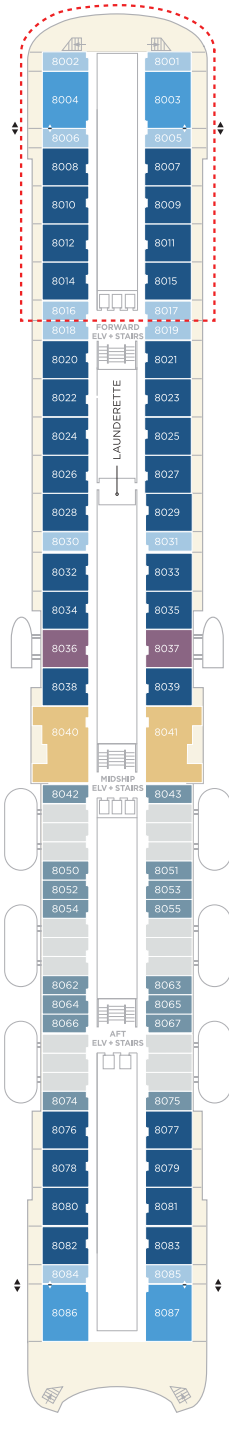

AQUAMARINE VERANDA SUITE

2023 DOUBLE GUEST ROOM WITH VERANDA

2023 DOUBLE GUEST ROOM AND SINGLE GUEST ROOM WITH OCEAN VIEW

● AQUAMARINE VERANDA SUITE
SUITE UP TO 323 SQ FT | VERANDA UP TO 86 SQ FT

- Sizeable living area with TV
- Queen-size bed or twin beds with sumptuous bedding
- Vanity in dressing area
- Walk-in closet
- Classic suite features a separate soaking bathtub
- Afternoon canapés
- Espresso maker
- Binoculars

- Large picture window
- Sizeable living area with sofa and TV
- Queen-size bed or twin beds with sumptuous bedding
- Walk-in shower

CRYSTAL SYMPHONY

GUEST CAPACITY: 606

DECK 5

- SUITES & GUEST ROOMS 5001 - 5023
- REDESIGNED IN 2023
- CONCIERGE
- CRYSTAL COVE
- CRYSTAL PLAZA
- RECEPTION
- FUTURE SALES CONSULTANT
- MEDICAL CENTER
- SHORE EXCURSIONS
- WATERSIDE RESTAURANT

DECK 5

DECK 6

- APROPOS
- ATRIUM
- AVENUE SALOON
- BRIDGE LOUNGE
- CRYSTAL COLLECTION
- CRYSTAL IMAGES
- COMPUTER UNIVERSITY@SEA
- CONNOISSEUR CLUB
- FACETS
- GALAXY LOUNGE
- HOLLYWOOD THEATRE
- LIBRARY
- JADE NIGHT CLUB
- OSTERIA D'OVIDIO
- STARLITE CLUB
- THE BISTRO
- THE STUDIO
- UMI UMA & SUSHI BAR BY NOBU MATSUHISA
- THE VINTAGE ROOM

DECK 6

DECK 7

- SUITES & GUEST ROOMS 7001 - 7083
- REDESIGNED IN 2023
- SHUFFLEBOARD

DECK 7

DECK 8

- SUITES & GUEST ROOMS 8001 - 8087
- REDESIGNED IN 2023
- LAUNDERETTE
- TABLE TENNIS

DECK 8

SUITES & GUEST ROOMS