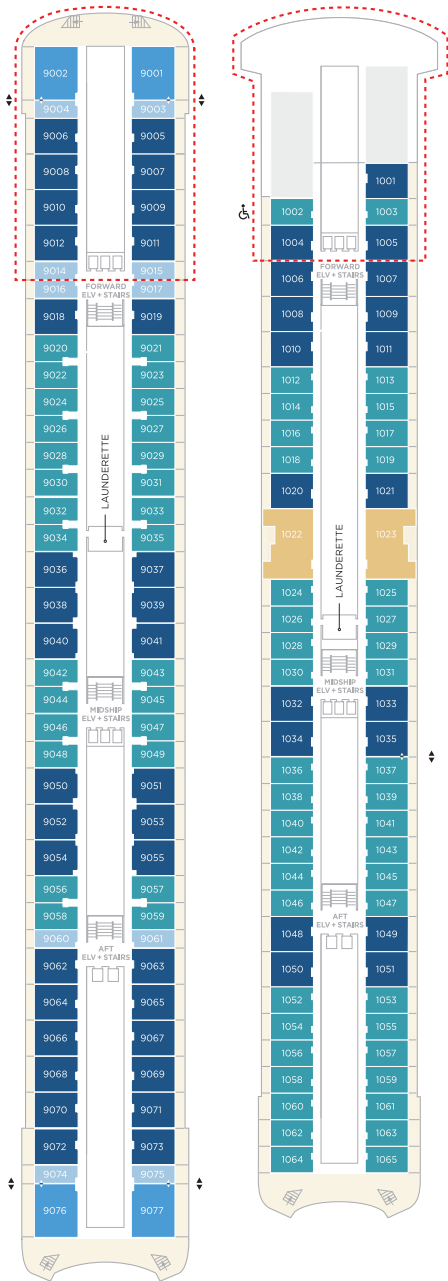

AQUAMARINE VERANDA SUITE

2023 DOUBLE GUEST ROOM WITH VERANDA

2023 DOUBLE GUEST ROOM AND SINGLE GUEST ROOM WITH OCEAN VIEW

● AQUAMARINE VERANDA SUITE
SUITE UP TO 323 SQ FT | VERANDA UP TO 86 SQ FT

- Sizeable living area with TV
- Queen-size bed or twin beds with sumptuous bedding
- Vanity in dressing area
- Walk-in closet
- Classic suite features a separate soaking bathtub
- Afternoon canapés
- Espresso maker
- Binoculars

● DOUBLE GUEST ROOM WITH VERANDA UP TO 215 SQ FT

- Private veranda
- Sizeable living area with sofa and TV
- Queen-size bed or twin beds with sumptuous bedding
- Walk-in shower

● SINGLE GUEST ROOM WITH OCEAN VIEW UP TO 215 SQ FT

DECK 6

DECK 7

- SUITES & GUEST ROOMS 7001 - 7083
- REDESIGNED IN 2023
- SHUFFLEBOARD

DECK 7

DECK 8

- SUITES & GUEST ROOMS 8001 - 8087
- REDESIGNED IN 2023
- LAUNDERETTE
- TABLE TENNIS

DECK 8

SUITES & GUEST ROOMS

- ACCESSIBLE SUITES 
- CONNECTING SUITES 
- SUITES & GUEST ROOMS BEYOND THE FORWARD ELEVATORS ARE SUBJECT TO ALTERNATIVE PRICING

DECK 9

DECK 10

DECK 11

DECK 12

DECK 9

SUITES & GUEST ROOMS
9001 - 9019 AND 9060 - 9077
REDESIGNED IN 2023
GUEST ROOMS 9020 - 9059
REDESIGNED IN 2017 AND 2023
LAUNDERETTE