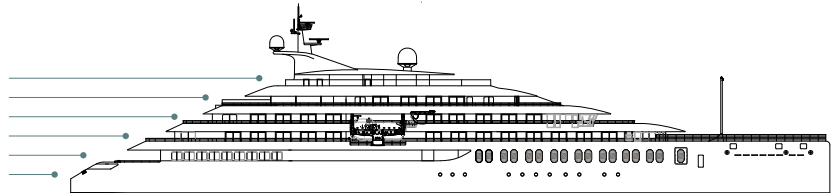

EMERALD CRUISES

EMERALD KAIA FACT SHEET

- DECK 7 SKY DECK
- DECK 6 POOL DECK
- DECK 5 PANORAMA DECK
- DECK 4 OBSERVATION DECK
- DECK 3 EMERALD DECK
- DECK 2 WELLNESS DECK