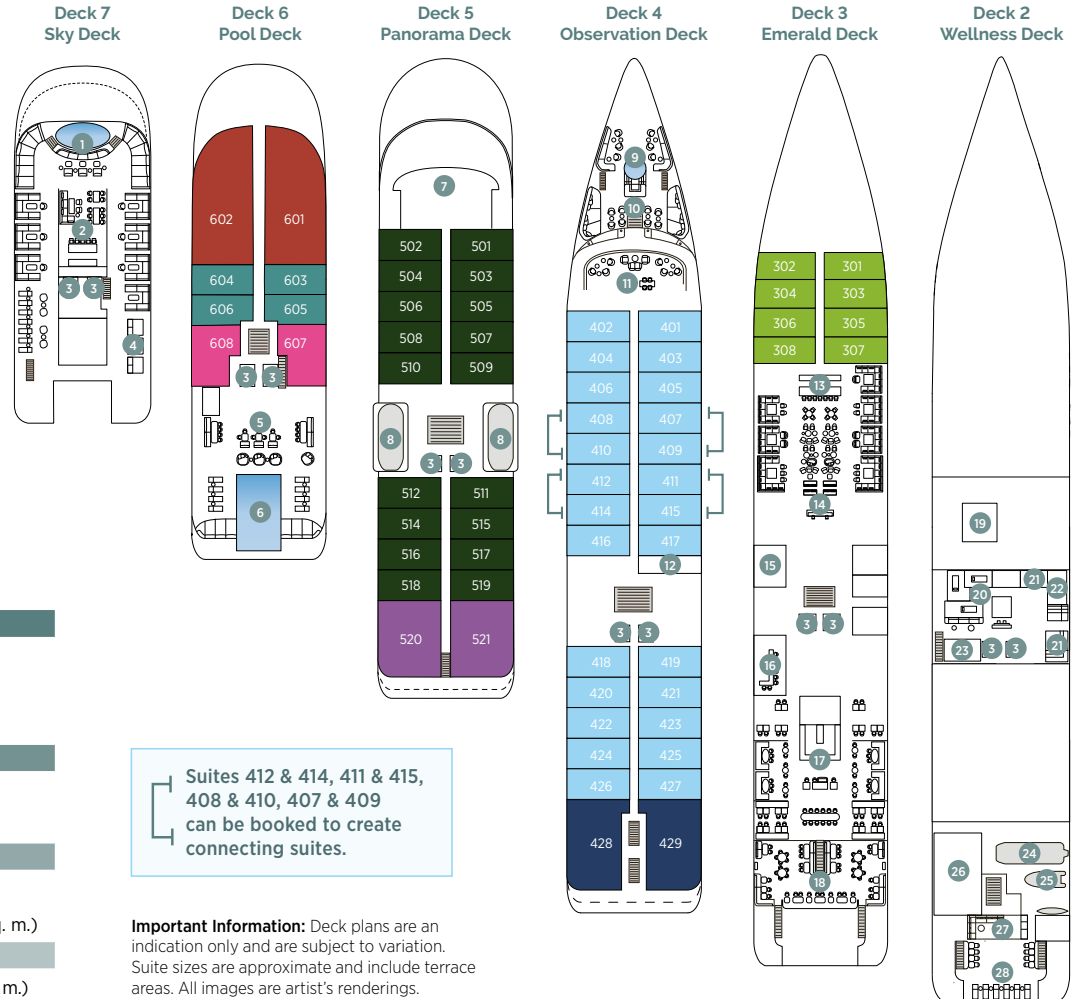

Emerald Kaia

2026	393 ft. (120 m.)	128	64	92	6
Entering Service	Length	Guests	Suites/Staterooms	Crew Members	Guest Decks

# EMERALD CRUISES

## EMERALD KAIA FACT SHEET

- DECK 7 SKY DECK
- DECK 6 POOL DECK
- DECK 5 PANORAMA DECK
- DECK 4 OBSERVATION DECK
- DECK 3 EMERALD DECK
- DECK 2 WELLNESS DECK

- 1 Spa Pool
- 2 Sky Bar
- 3 Elevators
- 4 Sky Deck Cabanas
- 5 Aqua Café
- 6 Aqua Pool
- 7 Navigation Bridge
- 8 Life Boats
- 9 Spa Pool
- 10 Observation Sun Deck
- 11 Observation Lounge
- 12 Self-Service Laundry
- 13 Amici Bar & Lounge
- 14 Reception
- 15 Boutique
- 16 Night Market Grill
- 17 La Cucina Dining
- 18 La Cucina Terrace
- 19 Medical Center
- 20 Elements Spa
- 21 Sauna
- 22 Infrared Sauna
- 23 Hairdresser
- 24 Tender Boat
- 25 Zodiac
- 26 Gym
- 27 Marina Lounge
- 28 Marina Deck

New & intimate cruising experience with just 128 guests

Sail in to smaller ports that larger ships can't access

Expansive Observation Sun Deck at the bow featuring a Spa Pool and outdoor lounges

Marina Deck with enclosed lounge, featuring complimentary aqua toys