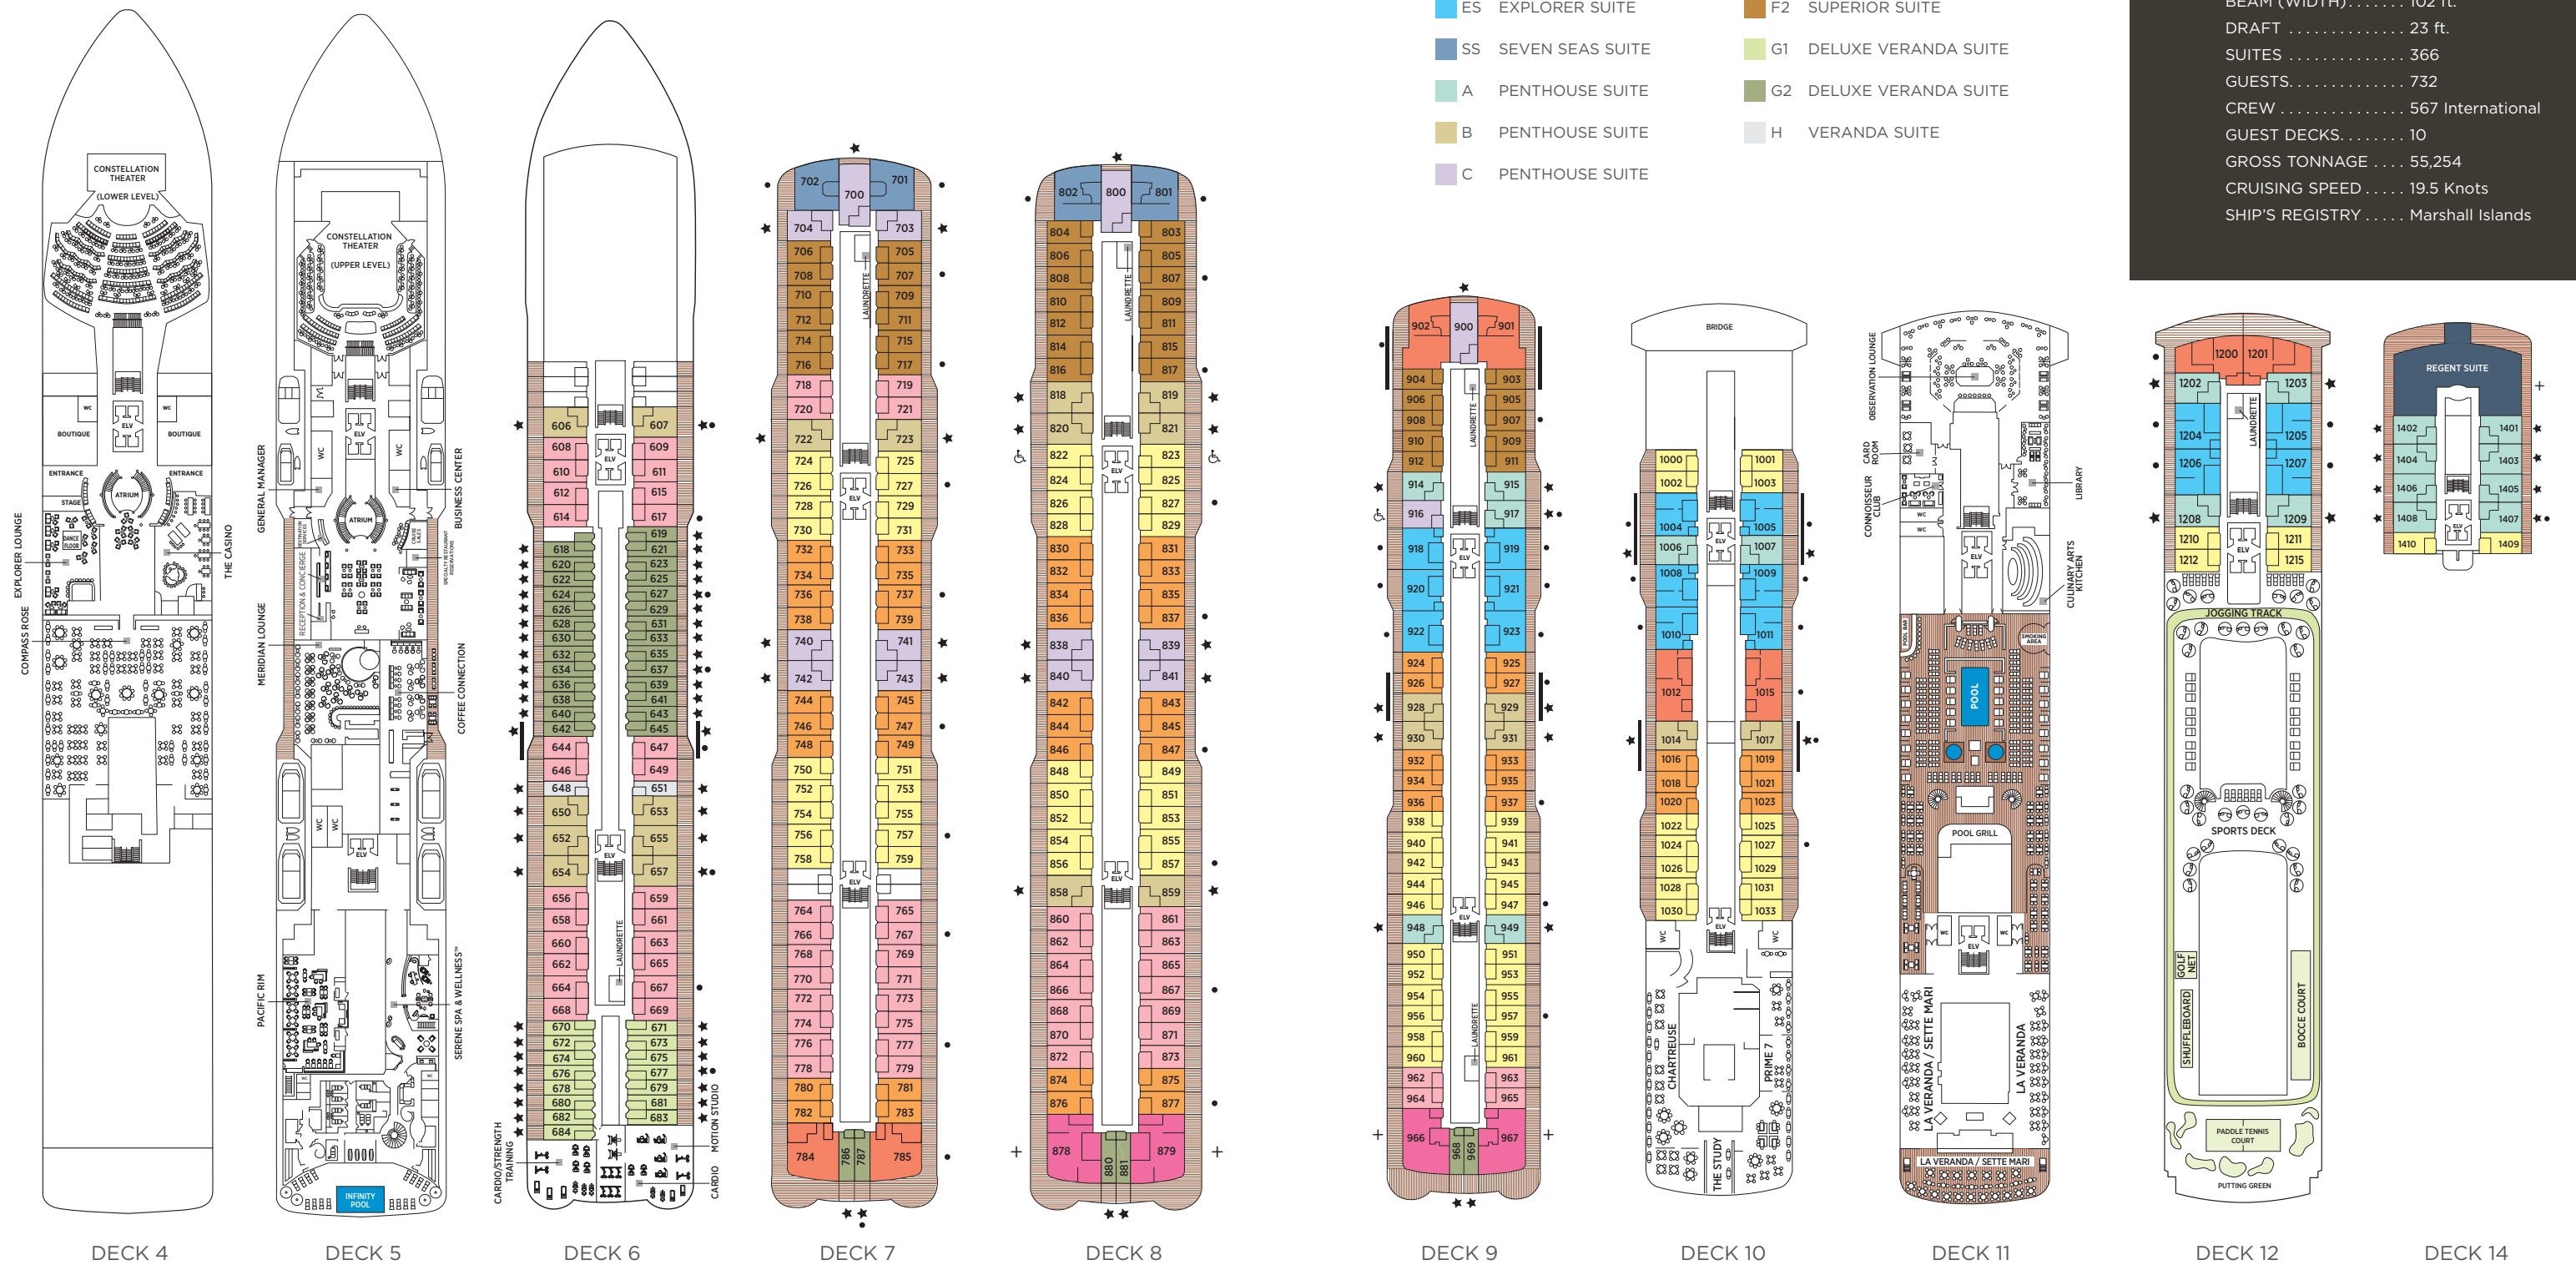

Seven Seas Explorer® DECK PLANS

OVERALL LENGTH 735 ft.
 BEAM (WIDTH) 102 ft.
 DRAFT 23 ft.
 SUITES 366
 GUESTS 732
 CREW 567 International
 GUEST DECKS 10
 GROSS TONNAGE 55,254
 CRUISING SPEED 19.5 Knots
 SHIP'S REGISTRY Marshall Islands

- + 2-bedroom suite accommodates up to 6 guests
- Convertible sofa bed
- ♿ Wheelchair accessible suites 822, 823 and 916 have shower stall instead of bathtub

- Connecting suites
- ★ Bathroom features a glass-enclosed shower instead of bathtub in category A, B, C, G1, G2 and H

Up to one rollaway bed can be added to most suites, please inquire at time of booking.