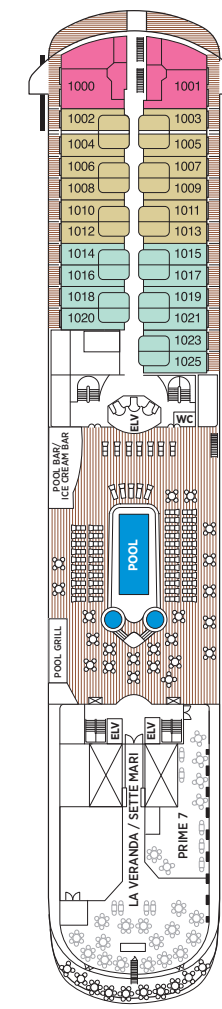

Seven Seas Navigator® DECK PLANS

OVERALL LENGTH 566 ft.
 BEAM (WIDTH) 81 ft.
 DRAFT 24 ft.
 SUITES 241
 GUESTS 482
 CREW 378 International
 GUEST DECKS 8
 GROSS TONNAGE 28,803
 CRUISING SPEED 20 Knots
 SHIP'S REGISTRY Bahamas

- MS MASTER SUITE
- GS GRAND SUITE
- NS NAVIGATOR SUITE
- A PENTHOUSE SUITE
- B PENTHOUSE SUITE
- C PENTHOUSE SUITE
- D CONCIERGE SUITE
- E DELUXE VERANDA SUITE
- F DELUXE VERANDA SUITE
- G DELUXE WINDOW SUITE
- H DELUXE WINDOW SUITE

DECK 5

DECK 6

DECK 7

DECK 8

DECK 9

DECK 10

DECK 11

DECK 12

- Convertible sofa bed
 - ♿ Wheelchair accessible suites 832, 833, 928, and 929 have shower stall instead of bathtub
 - Connecting suites
- Up to one rollaway bed can be added to most suites, please inquire at time of booking.