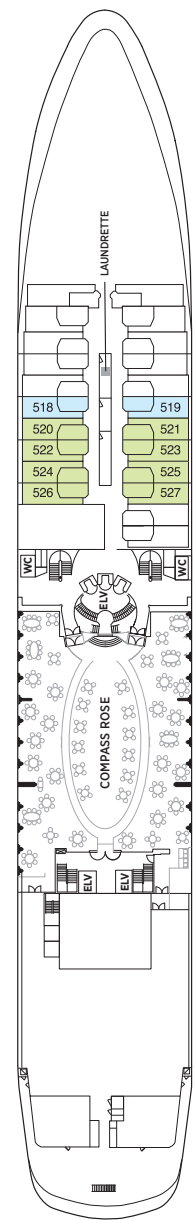

Seven Seas Navigator® DECK PLANS

OVERALL LENGTH 566 ft.
 BEAM (WIDTH) 81 ft.
 DRAFT 24 ft.
 SUITES 241
 GUESTS 482
 CREW 378 International
 GUEST DECKS 8
 GROSS TONNAGE 28,803
 CRUISING SPEED 20 Knots
 SHIP'S REGISTRY Bahamas

- MS MASTER SUITE
- GS GRAND SUITE
- NS NAVIGATOR SUITE
- A PENTHOUSE SUITE
- B PENTHOUSE SUITE
- C PENTHOUSE SUITE
- D CONCIERGE SUITE
- E DELUXE VERANDA SUITE
- F DELUXE VERANDA SUITE
- G DELUXE WINDOW SUITE
- H DELUXE WINDOW SUITE

DECK 5

DECK 6

DECK 7

DECK 8

DECK 9

DECK 10

DECK 11

DECK 12

- Convertible sofa bed
 - ♿ Wheelchair accessible suites 832, 833, 928, and 929 have shower stall instead of bathtub
 - Connecting suites
- Up to one rollaway bed can be added to most suites, please inquire at time of booking.