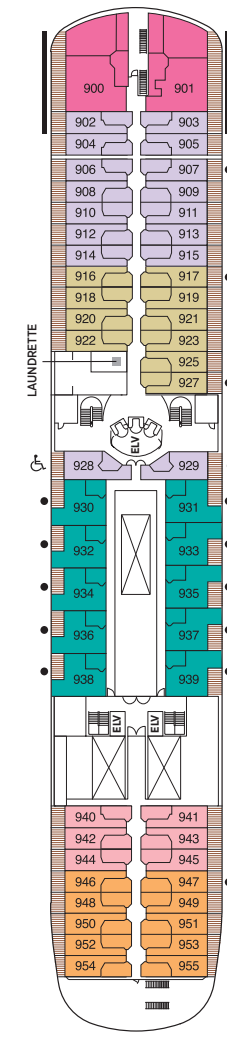

Seven Seas Navigator® DECK PLANS

OVERALL LENGTH 566 ft.
 BEAM (WIDTH) 81 ft.
 DRAFT 24 ft.
 SUITES 241
 GUESTS 482
 CREW 378 International
 GUEST DECKS 8
 GROSS TONNAGE 28,803
 CRUISING SPEED 20 Knots
 SHIP'S REGISTRY Bahamas

- MS MASTER SUITE
- GS GRAND SUITE
- NS NAVIGATOR SUITE
- A PENTHOUSE SUITE
- B PENTHOUSE SUITE
- C PENTHOUSE SUITE
- D CONCIERGE SUITE
- E DELUXE VERANDA SUITE
- F DELUXE VERANDA SUITE
- G DELUXE WINDOW SUITE
- H DELUXE WINDOW SUITE

DECK 5

DECK 6

DECK 7

DECK 8

DECK 9

DECK 10

DECK 11

DECK 12

- Convertible sofa bed
 - ♿ Wheelchair accessible suites 832, 833, 928, and 929 have shower stall instead of bathtub
 - Connecting suites
- Up to one rollaway bed can be added to most suites, please inquire at time of booking.