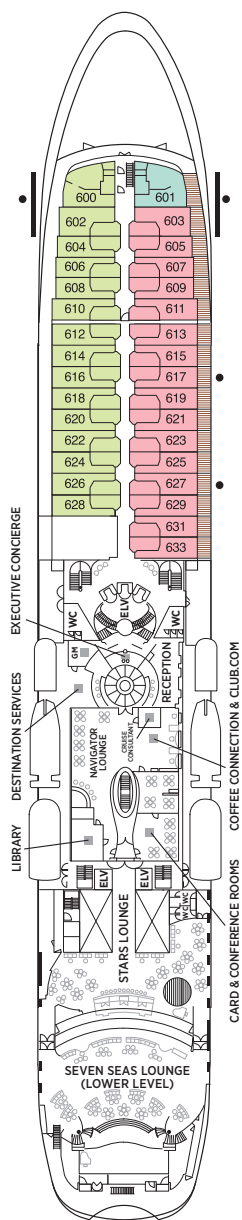

Seven Seas Navigator® DECK PLANS

OVERALL LENGTH 566 ft.
 BEAM (WIDTH) 81 ft.
 DRAFT 24 ft.
 SUITES 241
 GUESTS 482
 CREW 378 International
 GUEST DECKS 8
 GROSS TONNAGE 28,803
 CRUISING SPEED 20 Knots
 SHIP'S REGISTRY Bahamas

- MS MASTER SUITE
- GS GRAND SUITE
- NS NAVIGATOR SUITE
- A PENTHOUSE SUITE
- B PENTHOUSE SUITE
- C PENTHOUSE SUITE
- D CONCIERGE SUITE
- E DELUXE VERANDA SUITE
- F DELUXE VERANDA SUITE
- G DELUXE WINDOW SUITE
- H DELUXE WINDOW SUITE

DECK 5

DECK 6

DECK 7

DECK 8

DECK 9

DECK 10

DECK 11

DECK 12

- Convertible sofa bed
 - ♿ Wheelchair accessible suites 832, 833, 928, and 929 have shower stall instead of bathtub
 - Connecting suites
- Up to one rollaway bed can be added to most suites, please inquire at time of booking.