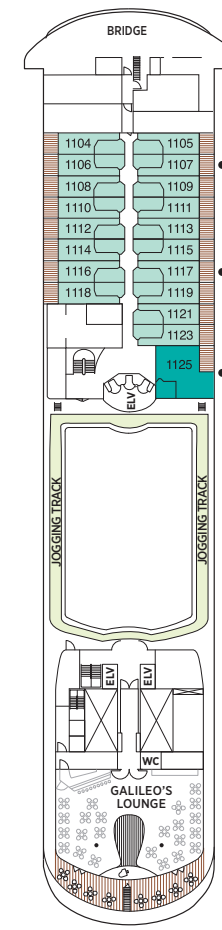

Seven Seas Navigator® DECK PLANS

OVERALL LENGTH 566 ft.
 BEAM (WIDTH) 81 ft.
 DRAFT 24 ft.
 SUITES 241
 GUESTS 482
 CREW 378 International
 GUEST DECKS 8
 GROSS TONNAGE 28,803
 CRUISING SPEED 20 Knots
 SHIP'S REGISTRY Bahamas

- MS MASTER SUITE
- GS GRAND SUITE
- NS NAVIGATOR SUITE
- A PENTHOUSE SUITE
- B PENTHOUSE SUITE
- C PENTHOUSE SUITE
- D CONCIERGE SUITE
- E DELUXE VERANDA SUITE
- F DELUXE VERANDA SUITE
- G DELUXE WINDOW SUITE
- H DELUXE WINDOW SUITE

DECK 5

DECK 6

DECK 7

DECK 8

DECK 9

DECK 10

DECK 11

DECK 12

- Convertible sofa bed
 - ♿ Wheelchair accessible suites 832, 833, 928, and 929 have shower stall instead of bathtub
 - Connecting suites
- Up to one rollaway bed can be added to most suites, please inquire at time of booking.