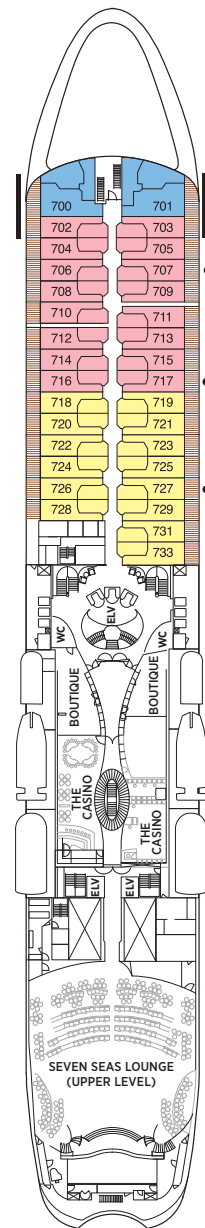

Seven Seas Navigator® DECK PLANS

OVERALL LENGTH 566 ft.
 BEAM (WIDTH) 81 ft.
 DRAFT 24 ft.
 SUITES 241
 GUESTS 482
 CREW 378 International
 GUEST DECKS 8
 GROSS TONNAGE 28,803
 CRUISING SPEED 20 Knots
 SHIP'S REGISTRY Bahamas

- MS MASTER SUITE
- GS GRAND SUITE
- NS NAVIGATOR SUITE
- A PENTHOUSE SUITE
- B PENTHOUSE SUITE
- C PENTHOUSE SUITE
- D CONCIERGE SUITE
- E DELUXE VERANDA SUITE
- F DELUXE VERANDA SUITE
- G DELUXE WINDOW SUITE
- H DELUXE WINDOW SUITE

DECK 5

DECK 6

DECK 7

DECK 8

DECK 9

DECK 10

DECK 11

DECK 12

- Convertible sofa bed
 - ♿ Wheelchair accessible suites 832, 833, 928, and 929 have shower stall instead of bathtub
 - Connecting suites
- Up to one rollaway bed can be added to most suites, please inquire at time of booking.