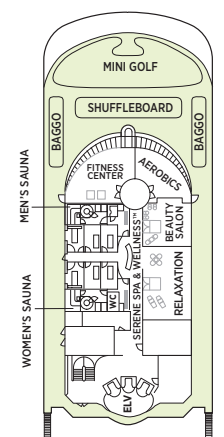

Seven Seas Navigator® DECK PLANS

OVERALL LENGTH 566 ft.
 BEAM (WIDTH) 81 ft.
 DRAFT 24 ft.
 SUITES 241
 GUESTS 482
 CREW 378 International
 GUEST DECKS 8
 GROSS TONNAGE 28,803
 CRUISING SPEED 20 Knots
 SHIP'S REGISTRY Bahamas

- MS MASTER SUITE
- GS GRAND SUITE
- NS NAVIGATOR SUITE
- A PENTHOUSE SUITE
- B PENTHOUSE SUITE
- C PENTHOUSE SUITE
- D CONCIERGE SUITE
- E DELUXE VERANDA SUITE
- F DELUXE VERANDA SUITE
- G DELUXE WINDOW SUITE
- H DELUXE WINDOW SUITE

DECK 5

DECK 6

DECK 7

DECK 8

DECK 9

DECK 10

DECK 11

DECK 12

- Convertible sofa bed
 - ♿ Wheelchair accessible suites 832, 833, 928, and 929 have shower stall instead of bathtub
 - Connecting suites
- Up to one rollaway bed can be added to most suites, please inquire at time of booking.