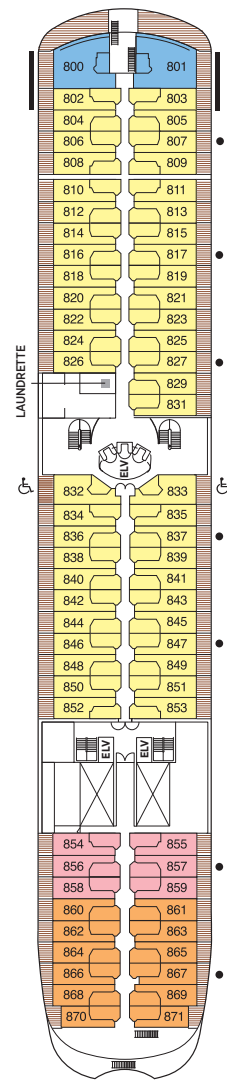

Seven Seas Navigator® DECK PLANS

OVERALL LENGTH 566 ft.
 BEAM (WIDTH) 81 ft.
 DRAFT 24 ft.
 SUITES 241
 GUESTS 482
 CREW 378 International
 GUEST DECKS 8
 GROSS TONNAGE 28,803
 CRUISING SPEED 20 Knots
 SHIP'S REGISTRY Bahamas

- MS MASTER SUITE
- GS GRAND SUITE
- NS NAVIGATOR SUITE
- A PENTHOUSE SUITE
- B PENTHOUSE SUITE
- C PENTHOUSE SUITE
- D CONCIERGE SUITE
- E DELUXE VERANDA SUITE
- F DELUXE VERANDA SUITE
- G DELUXE WINDOW SUITE
- H DELUXE WINDOW SUITE

DECK 5

DECK 6

DECK 7

DECK 8

DECK 9

DECK 10

DECK 11

DECK 12

- Convertible sofa bed
 - ♿ Wheelchair accessible suites 832, 833, 928, and 929 have shower stall instead of bathtub
 - Connecting suites
- Up to one rollaway bed can be added to most suites, please inquire at time of booking.