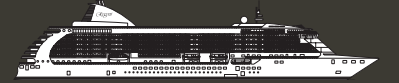

Seven Seas Voyager® DECK PLANS

OVERALL LENGTH 670 ft.
 BEAM (WIDTH) 94.5 ft.
 DRAFT 23 ft.
 SUITES 340
 GUESTS 680
 CREW 469 International
 GUEST DECKS 9
 GROSS TONNAGE 42,363
 CRUISING SPEED 20 Knots
 SHIP'S REGISTRY Bahamas