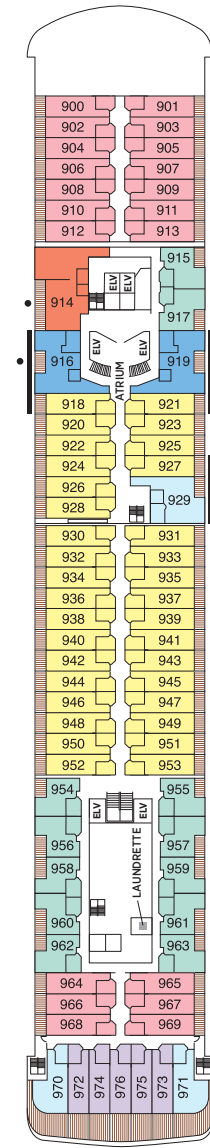

Seven Seas Voyager® DECK PLANS

OVERALL LENGTH 670 ft.
 BEAM (WIDTH) 94.5 ft.
 DRAFT 23 ft.
 SUITES 340
 GUESTS 680
 CREW 469 International
 GUEST DECKS 9
 GROSS TONNAGE 42,363
 CRUISING SPEED 20 Knots
 SHIP'S REGISTRY Bahamas

- MS MASTER SUITE
- GS GRAND SUITE
- VS VOYAGER SUITE
- SS SEVEN SEAS SUITE
- A PENTHOUSE SUITE
- B PENTHOUSE SUITE
- C PENTHOUSE SUITE
- D CONCIERGE SUITE
- E CONCIERGE SUITE
- F DELUXE VERANDA SUITE
- G DELUXE VERANDA SUITE
- H DELUXE VERANDA SUITE

DECK 4

DECK 5

DECK 6

DECK 7

DECK 8

DECK 9

DECK 10

DECK 11

DECK 12

- + 2-bedroom suite accommodates up to 6 guests
- Convertible sofa bed
- ♿ Wheelchair accessible suites 761, 762, 859 and 860 have shower stall instead of bathtub
- Connecting suites

Up to one rollaway bed can be added to most suites, please inquire at time of booking.