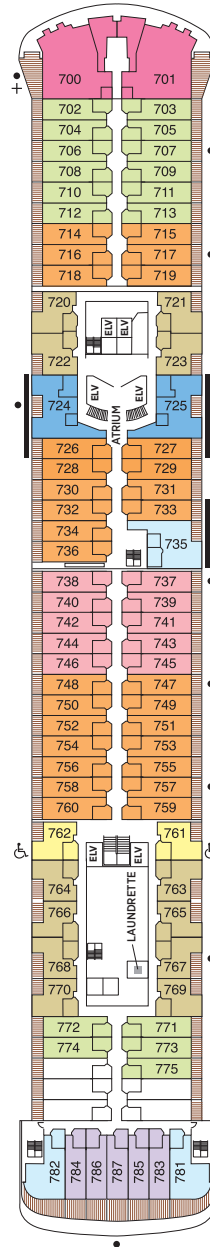

Seven Seas Voyager® DECK PLANS

OVERALL LENGTH 670 ft.
 BEAM (WIDTH) 94.5 ft.
 DRAFT 23 ft.
 SUITES 340
 GUESTS 680
 CREW 469 International
 GUEST DECKS 9
 GROSS TONNAGE 42,363
 CRUISING SPEED 20 Knots
 SHIP'S REGISTRY Bahamas

- MS MASTER SUITE
- GS GRAND SUITE
- VS VOYAGER SUITE
- SS SEVEN SEAS SUITE
- A PENTHOUSE SUITE
- B PENTHOUSE SUITE
- C PENTHOUSE SUITE
- D CONCIERGE SUITE
- E CONCIERGE SUITE
- F DELUXE VERANDA SUITE
- G DELUXE VERANDA SUITE
- H DELUXE VERANDA SUITE

DECK 4

DECK 5

DECK 6

DECK 7

DECK 8

DECK 9

DECK 10

DECK 11

DECK 12

- + 2-bedroom suite accommodates up to 6 guests
- Convertible sofa bed
- ♿ Wheelchair accessible suites 761, 762, 859 and 860 have shower stall instead of bathtub
- Connecting suites

Up to one rollaway bed can be added to most suites, please inquire at time of booking.