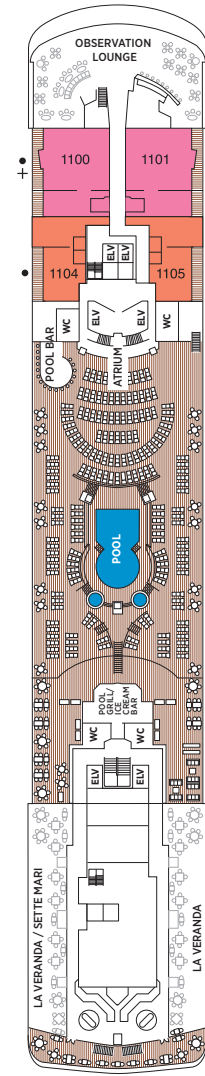

Seven Seas Voyager® DECK PLANS

OVERALL LENGTH 670 ft.
 BEAM (WIDTH) 94.5 ft.
 DRAFT 23 ft.
 SUITES 340
 GUESTS 680
 CREW 469 International
 GUEST DECKS 9
 GROSS TONNAGE 42,363
 CRUISING SPEED 20 Knots
 SHIP'S REGISTRY Bahamas

- MS MASTER SUITE
- GS GRAND SUITE
- VS VOYAGER SUITE
- SS SEVEN SEAS SUITE
- A PENTHOUSE SUITE
- B PENTHOUSE SUITE
- C PENTHOUSE SUITE
- D CONCIERGE SUITE
- E CONCIERGE SUITE
- F DELUXE VERANDA SUITE
- G DELUXE VERANDA SUITE
- H DELUXE VERANDA SUITE

DECK 4

DECK 5

DECK 6

DECK 7

DECK 8

DECK 9

DECK 10

DECK 11

DECK 12

- + 2-bedroom suite accommodates up to 6 guests
- Convertible sofa bed
- ♿ Wheelchair accessible suites 761, 762, 859 and 860 have shower stall instead of bathtub
- Connecting suites

Up to one rollaway bed can be added to most suites, please inquire at time of booking.