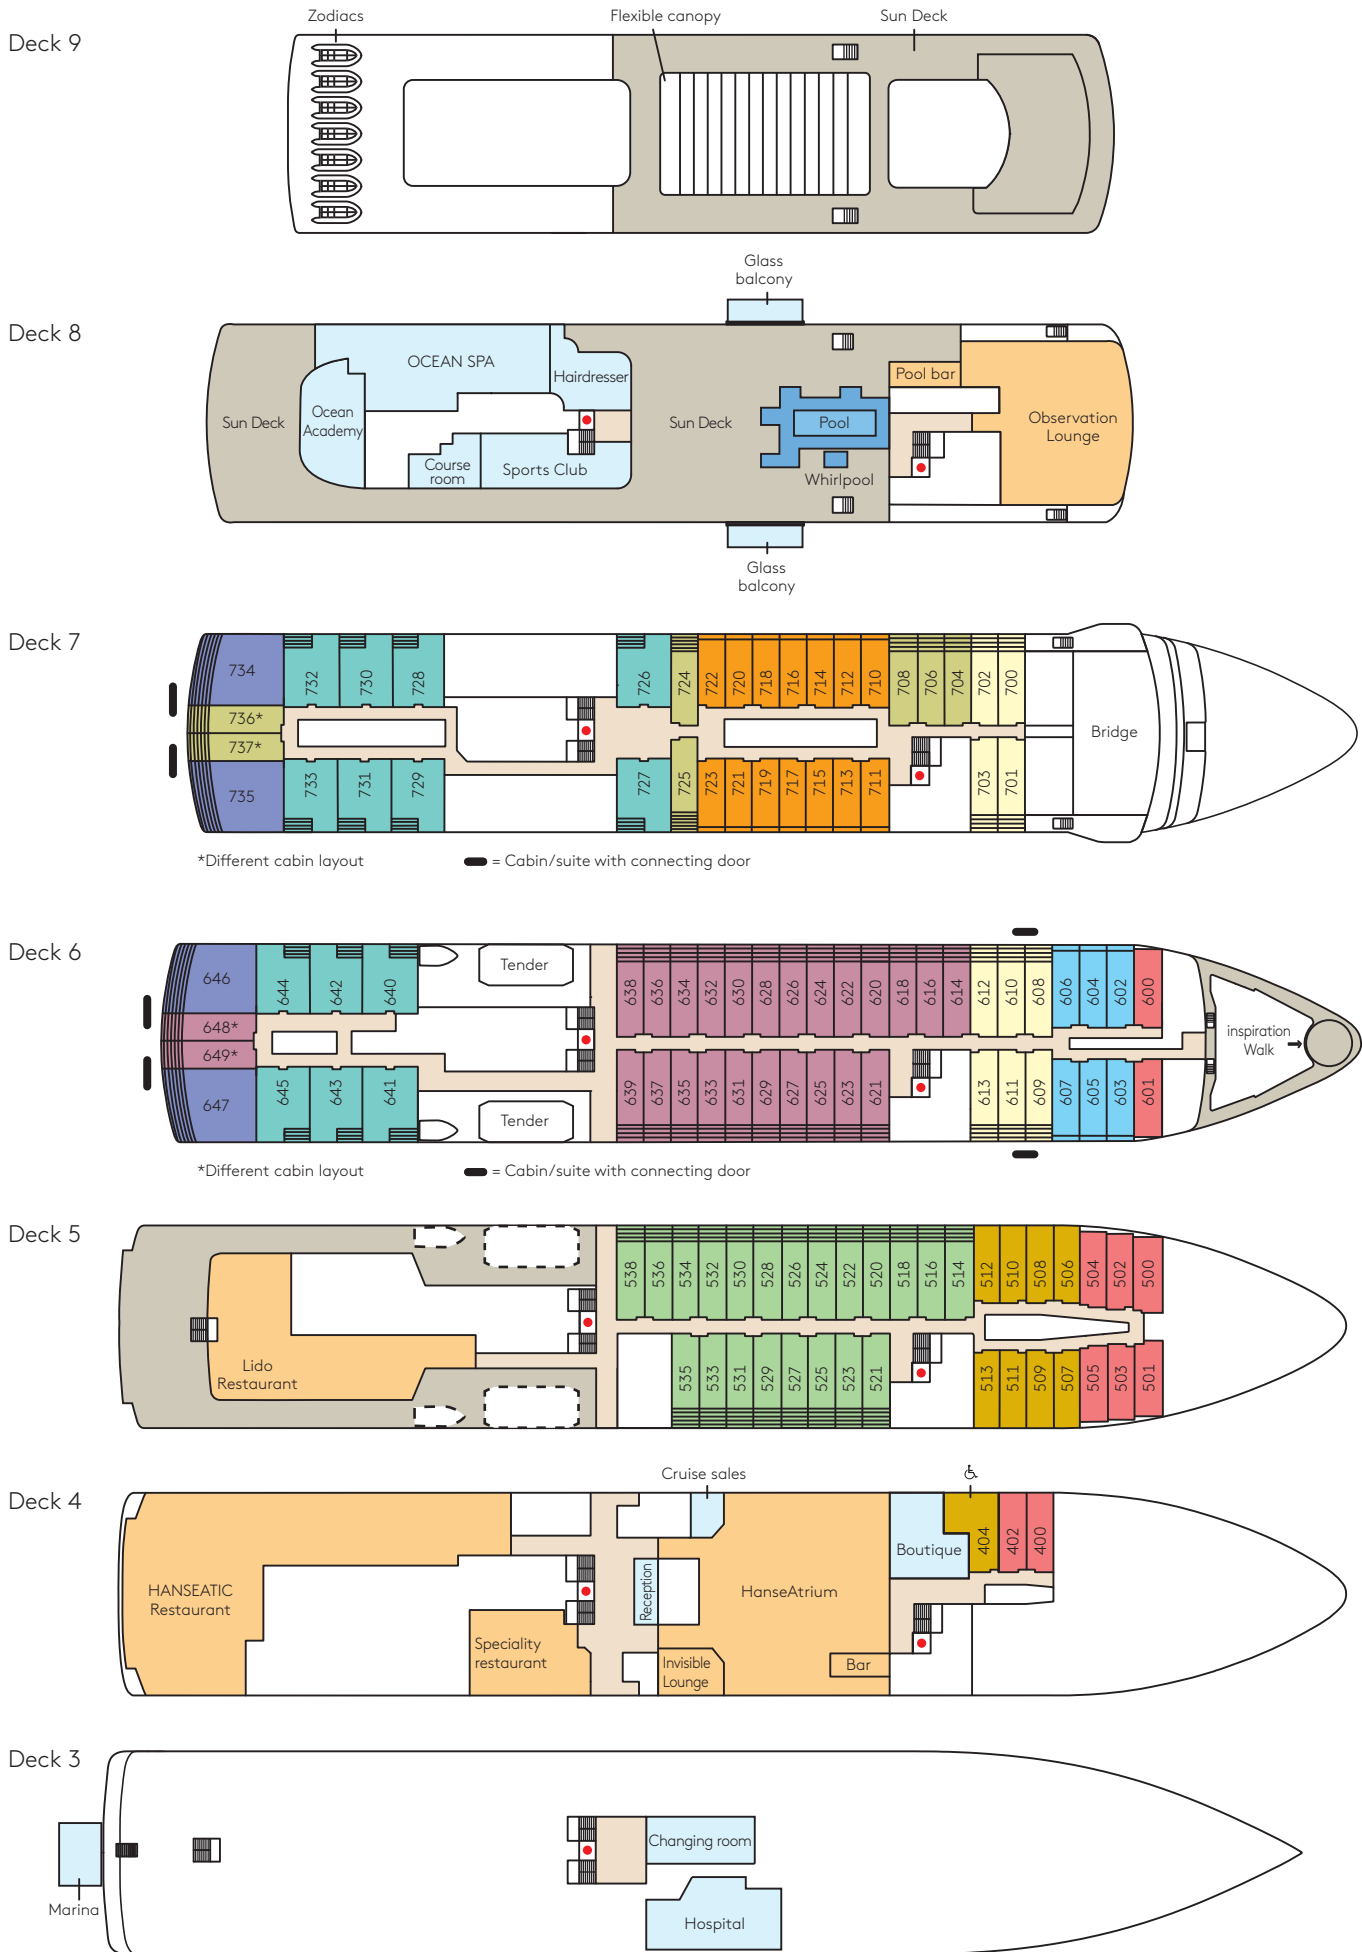

Deck plan HANSEATIC nature · inspiration · spirit

- Outside Cabin
Cat. 1
- Panoramic Cabin
Cat. 2
- French Balcony Cabin
Cat. 3
- Balcony Cabin
Cat. 4
- French Balcony Cabin
Cat. 5
- Balcony Cabin
Cat. 6
- Balcony Cabin
Cat. 7
- Balcony Cabin
Cat. 8
- Junior Suite with balcony
Cat. 9
- Grand Suite with veranda
Cat. 10

- Non-public areas
- Restaurants, bars and lounges
- Public areas
- Cabin with fully accessible layout and equipment
- Lift